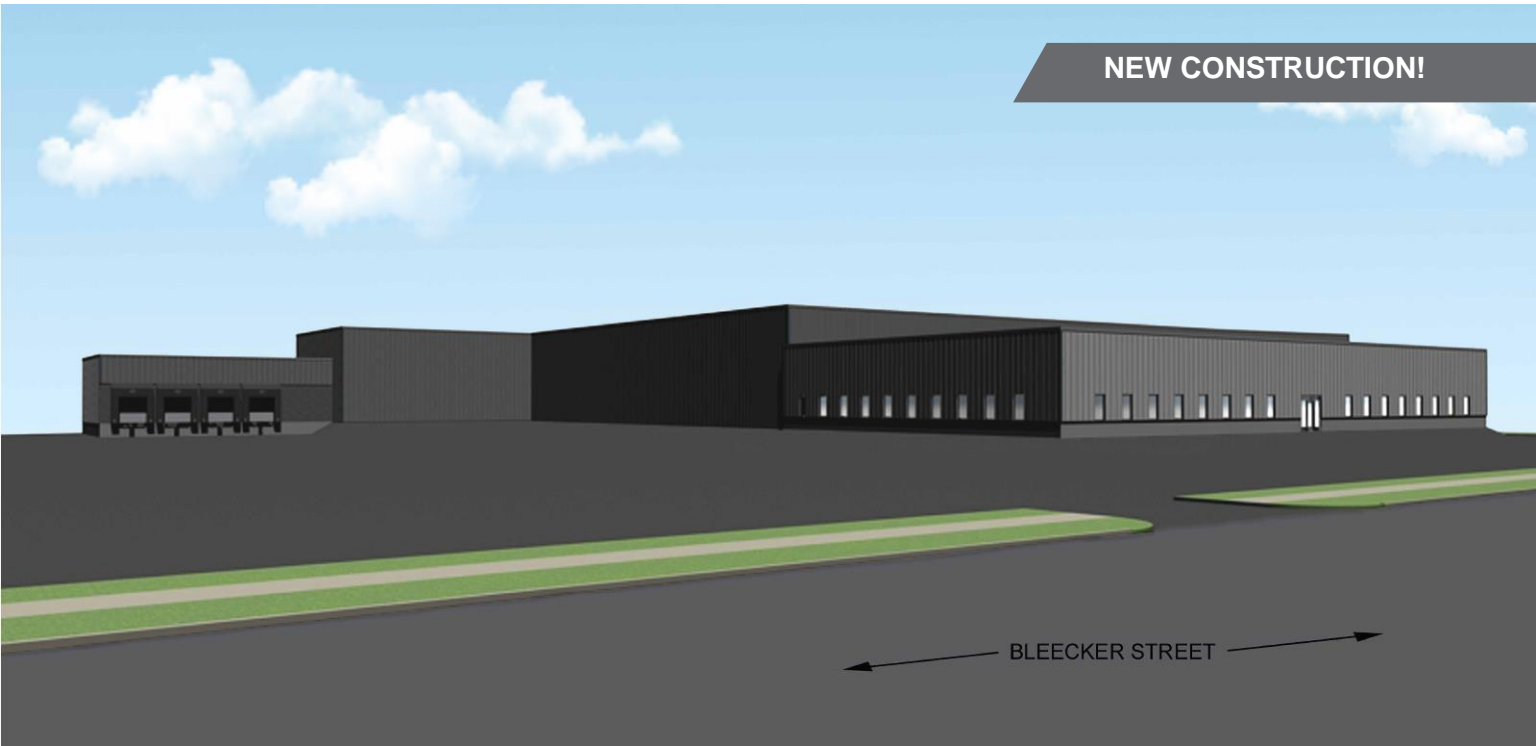

FOR LEASE

1900 Bleecker Street

Utica, New York 13501

NEW CONSTRUCTION!

90,000± SF High Bay Warehouse

Property Highlights

- New construction of high bay warehouse available 2nd quarter of 2022
- 30' clear height
- Eleven (11) dock level doors
- Ideal for manufacturing, warehousing, and distribution
- Strong labor pool and tax abatement incentives already in-place
- Conveniently located in Central New York with easy access to all major highways including the NYS Thruway (I-90)