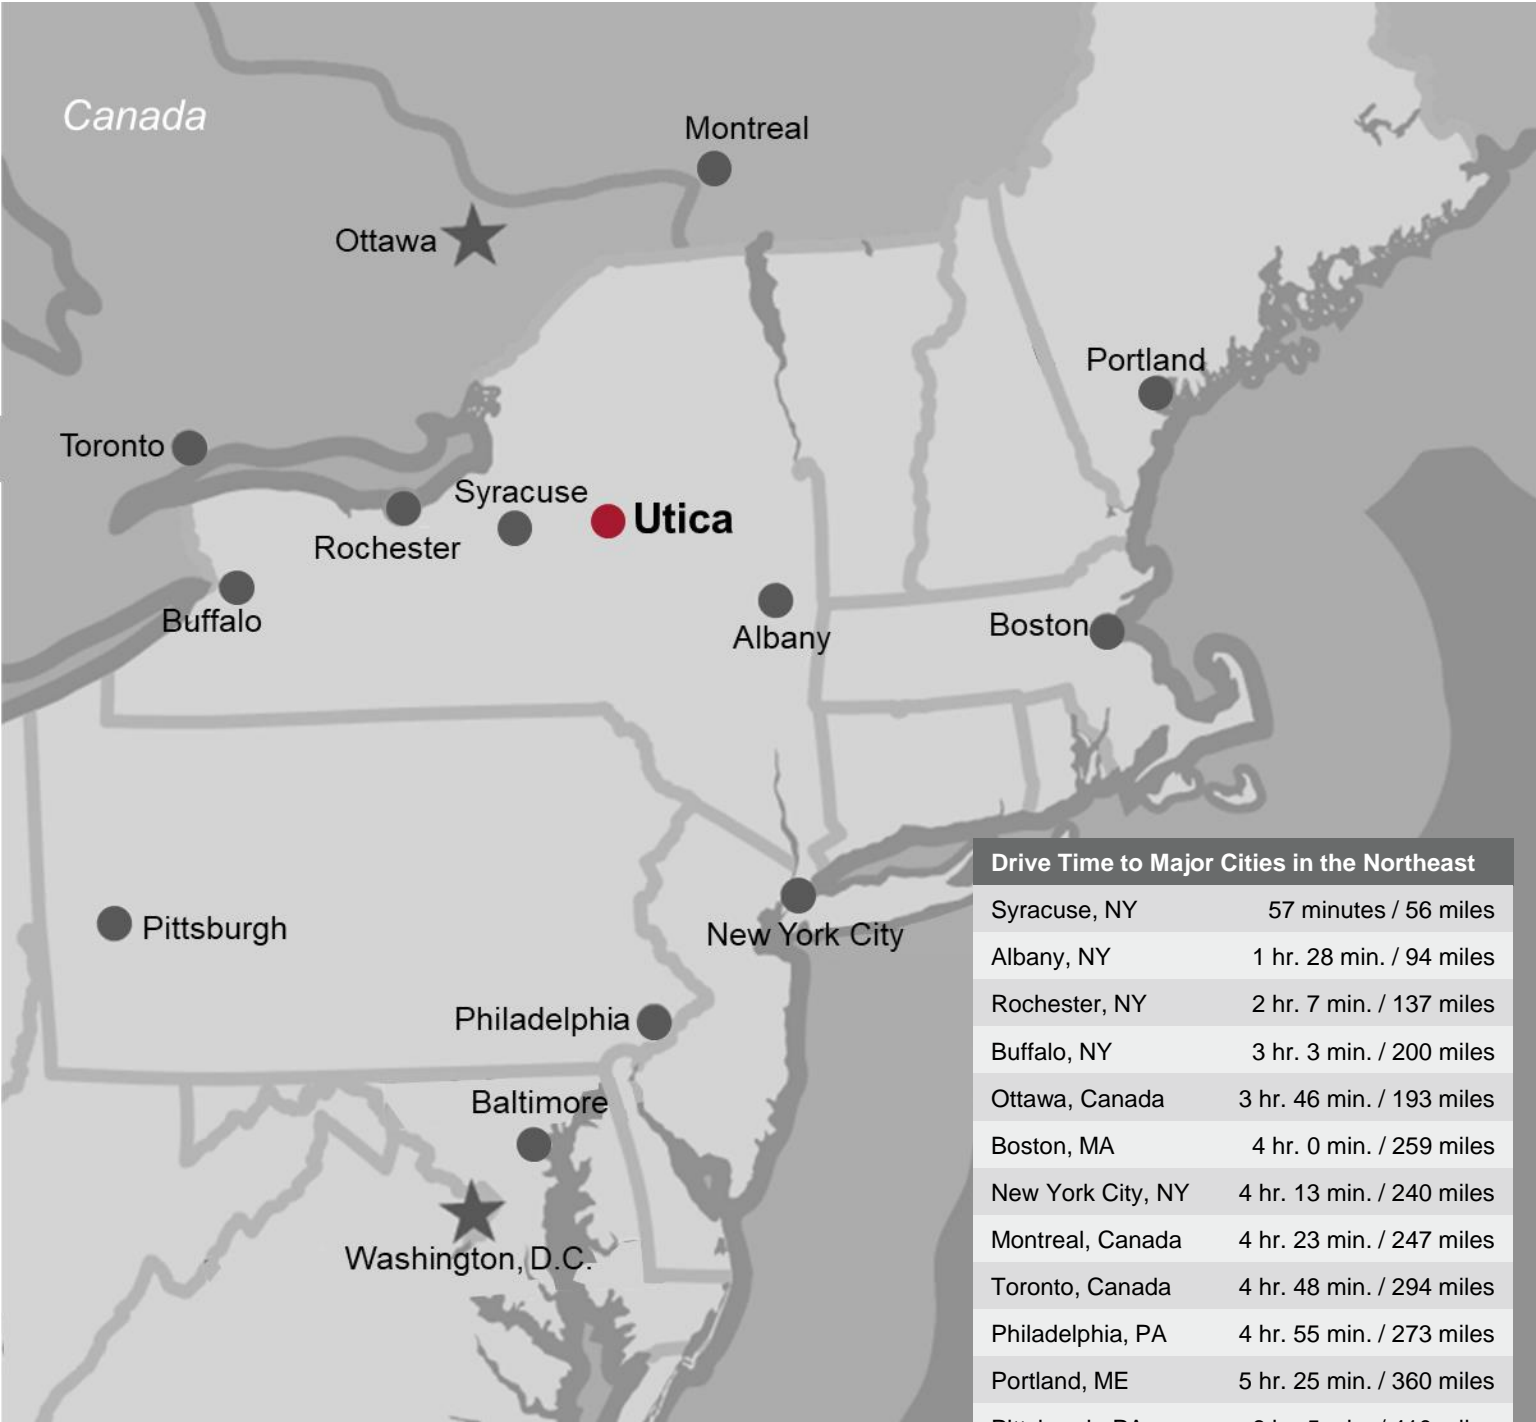

FOR LEASE

1900 Bleecker Street

Utica, New York 13501

NEW CONSTRUCTION!

90,000± SF High Bay Warehouse

Property Highlights

- New construction of high bay warehouse available 2nd quarter of 2022
- 30' clear height
- Eleven (11) dock level doors
- Ideal for manufacturing, warehousing, and distribution
- Strong labor pool and tax abatement incentives already in-place
- Conveniently located in Central New York with easy access to all major highways including the NYS Thruway (I-90)

Demographic	1 Mile	3 Miles	10 Miles
Population	9,818	54,622	145,566
Households	3,858	22,081	59,529
Average Income	\$47,327	\$51,972	\$76,311
Daytime Employees	4,299	23,988	64,430

Source: Sites USA; Applied Geographic Solutions 2021

1 SK-A1

OVERALL SCHEMATIC FLOOR PLAN

SCALE: 1/8" = 1'-0"

FOR LEASE

1900 Bleecker Street

Utica, New York 13501

Drive Time to Major Cities in the Northeast	
Syracuse, NY	57 minutes / 56 miles
Albany, NY	1 hr. 28 min. / 94 miles
Rochester, NY	2 hr. 7 min. / 137 miles
Buffalo, NY	3 hr. 3 min. / 200 miles
Ottawa, Canada	3 hr. 46 min. / 193 miles
Boston, MA	4 hr. 0 min. / 259 miles
New York City, NY	4 hr. 13 min. / 240 miles
Montreal, Canada	4 hr. 23 min. / 247 miles
Toronto, Canada	4 hr. 48 min. / 294 miles
Philadelphia, PA	4 hr. 55 min. / 273 miles
Portland, ME	5 hr. 25 min. / 360 miles
Pittsburgh, PA	6 hr. 5 min. / 410 miles
Baltimore, MD	6 hr. 10 min. / 353 miles
Washington, D.C.	7 hr. 10 min. / 397 miles