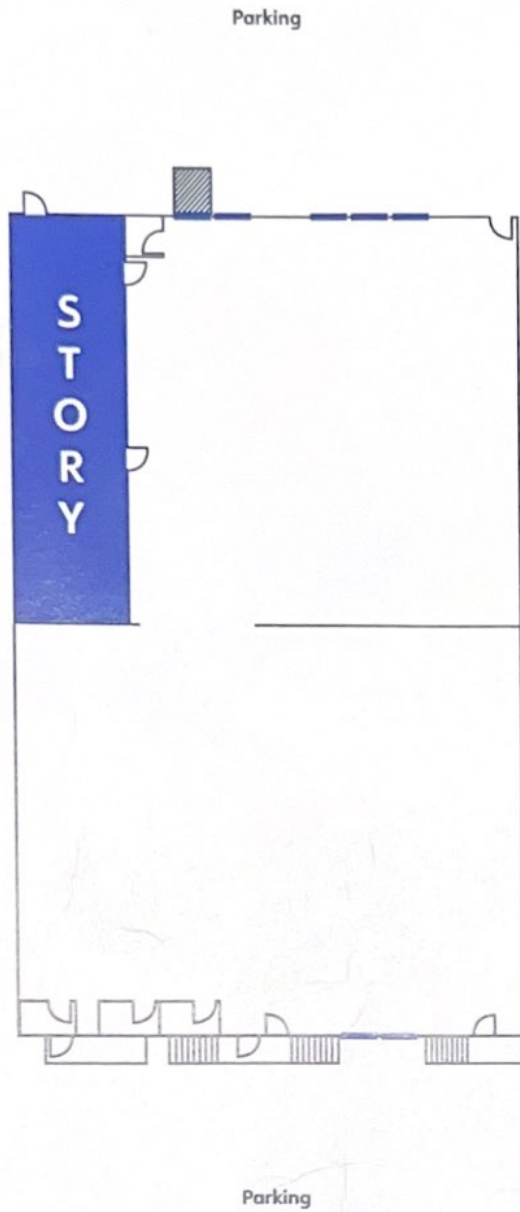

ADDITIONAL PHOTOS

6910 NW 42 STREET, MIAMI, FL 33166

ADDITIONAL PHOTOS

6910 NW 42 STREET, MIAMI, FL 33166

FLOOR PLAN

6910 NW 42 STREET, MIAMI, FL 33166

1st. STORY

2nd. STORY

LOCATION MAP

6910 NW 42 STREET, MIAMI, FL 33166

DEMOGRAPHICS MAP & REPORT

6910 NW 42 STREET, MIAMI, FL 33166

POPULATION

	1 MILE	3 MILES	5 MILES
Total Population	6,084	100,026	461,693
Average Age	41.1	41.9	41.9
Average Age (Male)	39.2	41.1	40.1
Average Age (Female)	42.9	42.8	43.5