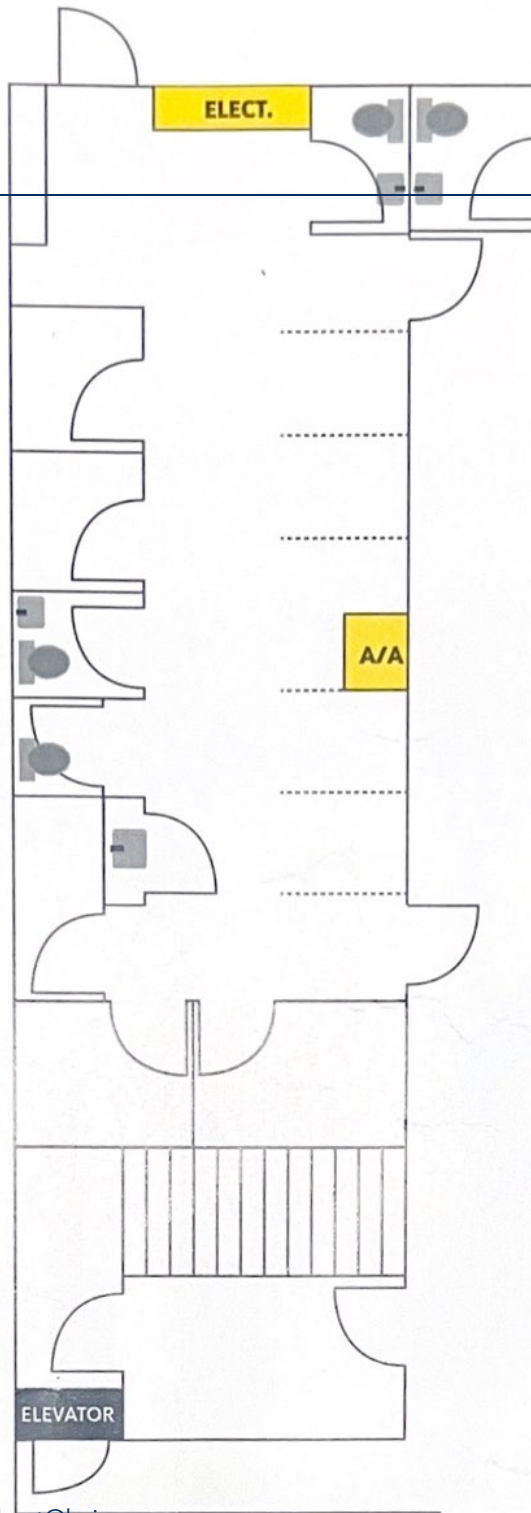

ADDITIONAL PHOTOS

6910 NW 42 STREET, MIAMI, FL 33166

ADDITIONAL PHOTOS

6910 NW 42 STREET, MIAMI, FL 33166

FLOOR PLAN

6910 NW 42 STREET, MIAMI, FL 33166

1st. STORY

2nd. STORY

LOCATION MAP

6910 NW 42 STREET, MIAMI, FL 33166

DEMOGRAPHICS MAP & REPORT

6910 NW 42 STREET, MIAMI, FL 33166

POPULATION

	1 MILE	3 MILES	5 MILES
Total Population	6,084	100,026	461,693
Average Age	41.1	41.9	41.9
Average Age (Male)	39.2	41.1	40.1
Average Age (Female)	42.9	42.8	43.5