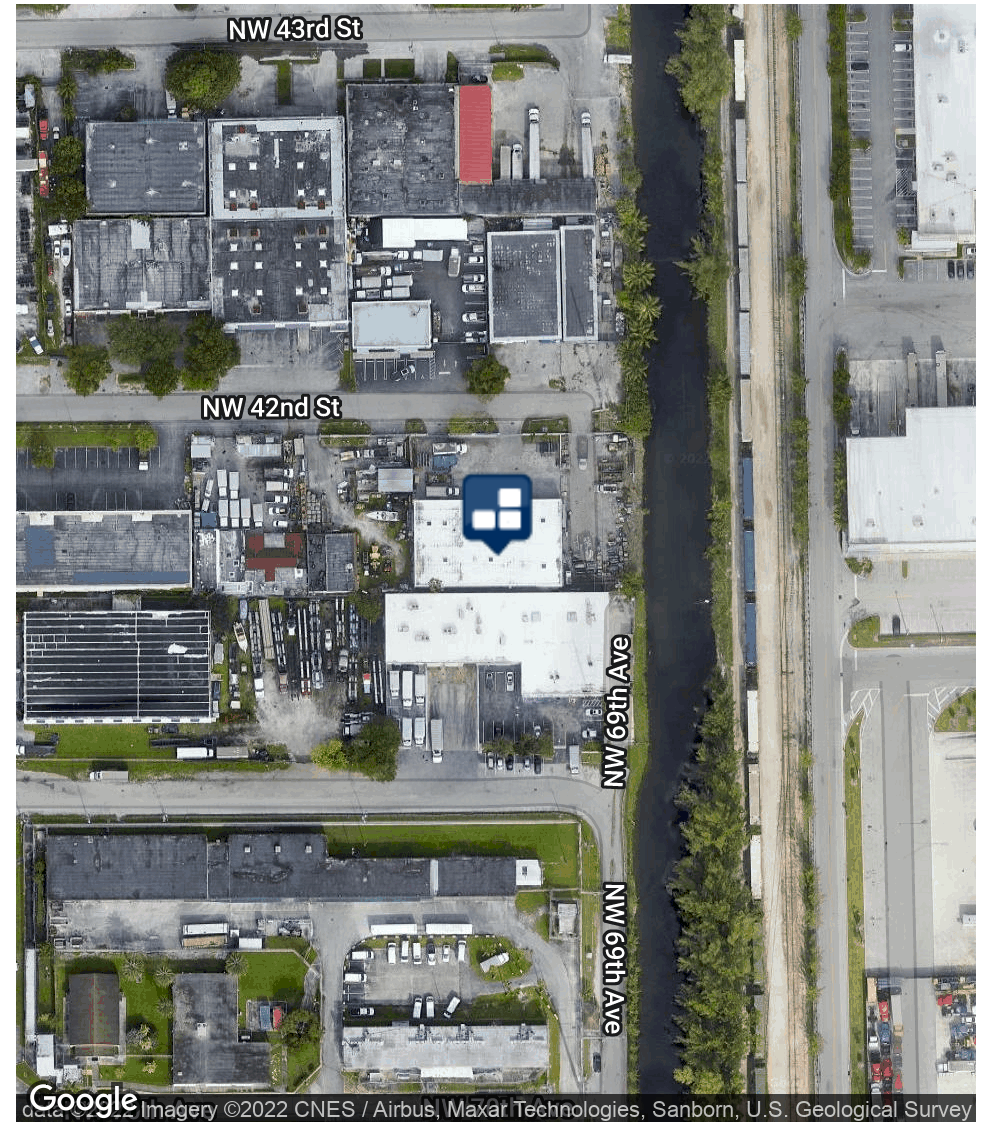

ADDITIONAL PHOTOS

6910 NW 42 STREET, MIAMI, FL 33166

ADDITIONAL PHOTOS

6910 NW 42 STREET, MIAMI, FL 33166

FLOOR PLAN

6910 NW 42 STREET, MIAMI, FL 33166

1st. STORY

2nd. STORY

LOCATION MAP

6910 NW 42 STREET, MIAMI, FL 33166

DEMOGRAPHICS MAP & REPORT

6910 NW 42 STREET, MIAMI, FL 33166

POPULATION

	1 MILE	3 MILES	5 MILES
Total Population	6,084	100,026	461,693
Average Age	41.1	41.9	41.9
Average Age (Male)	39.2	41.1	40.1
Average Age (Female)	42.9	42.8	43.5