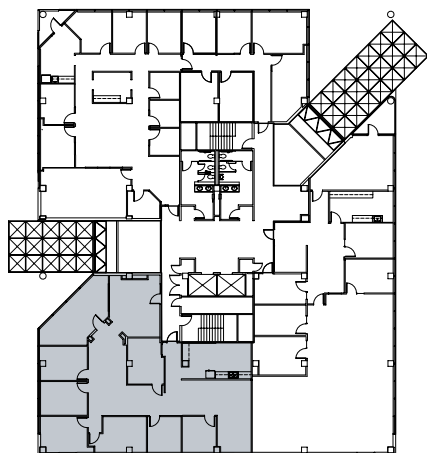

# the Stratum

11044 Research Blvd. | Austin, TX 78744

Suite B200 | 3,170 SF

For more information,  
contact Stream Realty Partners

Connor Atchley  
connor.atchley@streamrealty.com  
512.481.3006

Coleman Jackson  
coleman.jackson@streamrealty.com  
512.481.3060