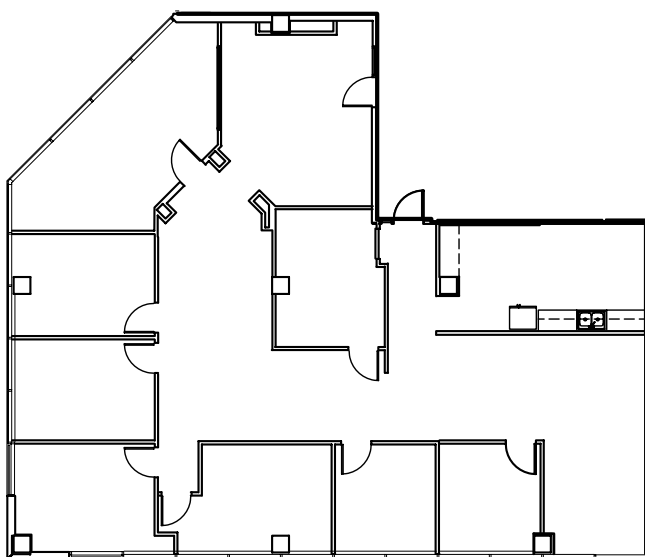

# the Stratum

11044 Research Blvd. | Austin, TX 78744

Suite B200 | 3,170 SF

For more information,  
contact Stream Realty Partners

Connor Atchley  
connor.atchley@streamrealty.com  
512.481.3006

Coleman Jackson  
coleman.jackson@streamrealty.com  
512.481.3060