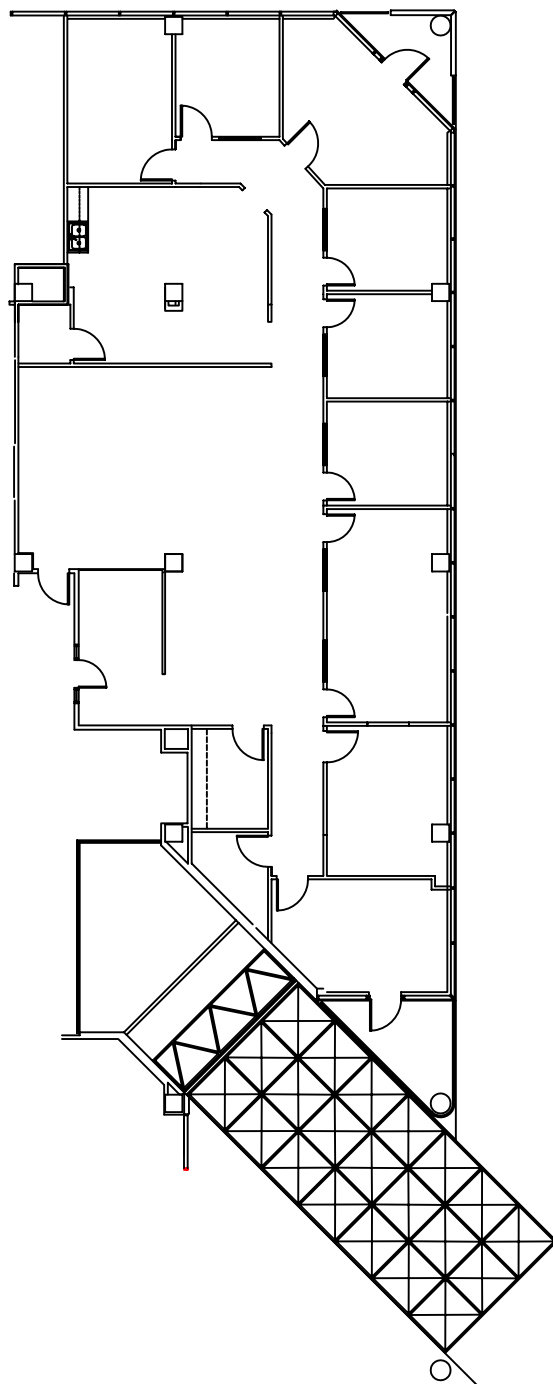

the Stratum

11044 Research Blvd. | Austin, TX 78744

Suite D200 | 3,896 SF

For more information,
contact Stream Realty Partners

Connor Atchley
connor.atchley@streamrealty.com
512.481.3006

Coleman Jackson
coleman.jackson@streamrealty.com
512.481.3060