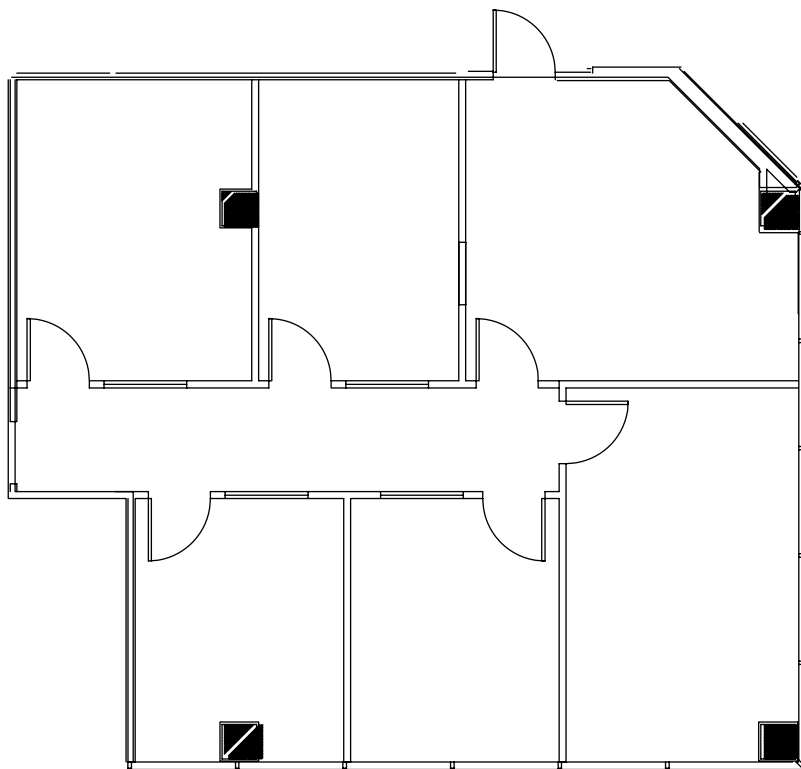

# the Stratum

11044 Research Blvd. | Austin, TX 78744

**Suite D220** | 1,399 SF  
Available 10.1.22

For more information,  
contact Stream Realty Partners

Connor Atchley  
connor.atchley@streamrealty.com  
512.481.3006