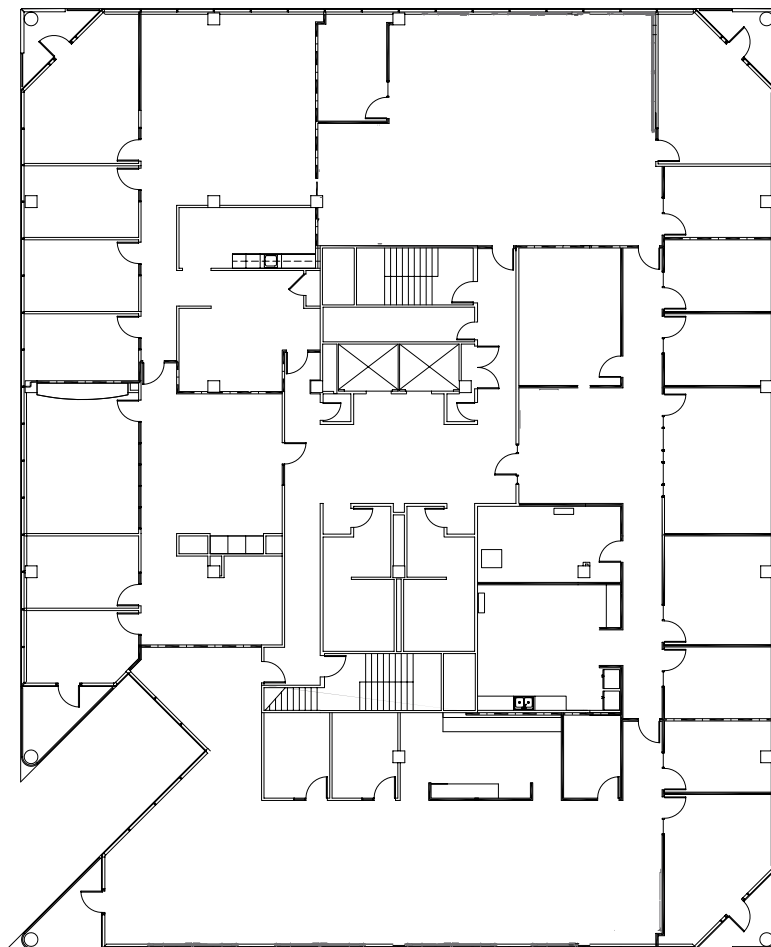

the Stratum

11044 Research Blvd. | Austin, TX 78744

Suite C500 | 23,548 SF

For more information,
contact Stream Realty Partners

Connor Atchley
connor.atchley@streamrealty.com
512.481.3006

Coleman Jackson
coleman.jackson@streamrealty.com
512.481.3060