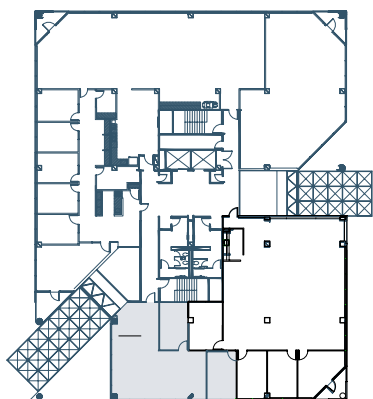

the Stratum

11044 Research Blvd. | Austin, TX 78744

Suite C230 | 1,450 SF

STREAM

For more information,
contact Stream Realty Partners

Connor Atchley
connor.atchley@streamrealty.com
512.481.3006

Coleman Jackson
coleman.jackson@streamrealty.com
512.481.3060