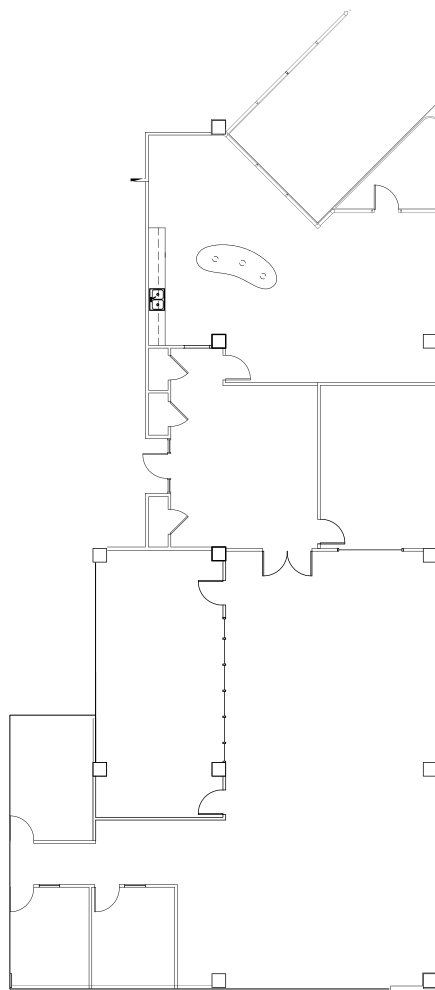

the Stratum

11044 Research Blvd. | Austin, TX 78744

Suite B500 | 5,336 SF

For more information,
contact Stream Realty Partners

Connor Atchley
connor.atchley@streamrealty.com
512.481.3006

Coleman Jackson
coleman.jackson@streamrealty.com
512.481.3060