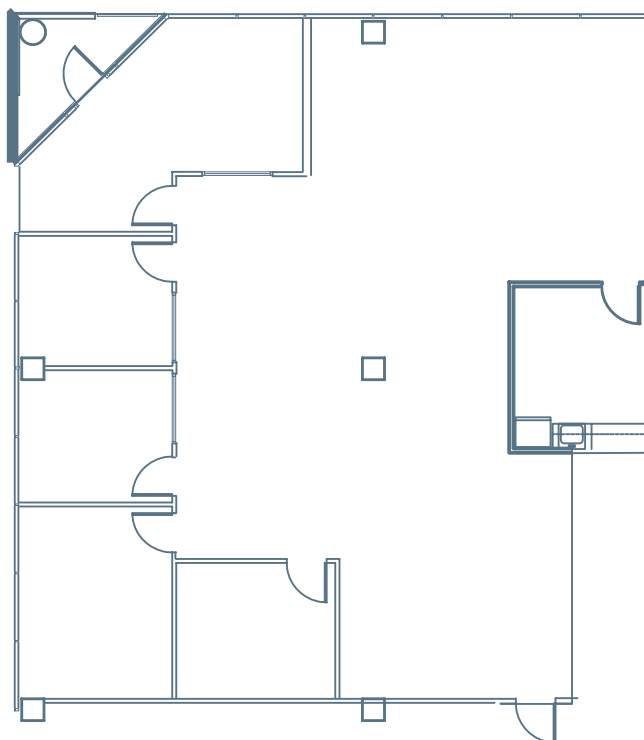

the Stratum

11044 Research Blvd. | Austin, TX 78744

Suite B425 | 2,845 SF

For more information,
contact Stream Realty Partners

Connor Atchley
connor.atchley@streamrealty.com
512.481.3006

Coleman Jackson
coleman.jackson@streamrealty.com
512.481.3060