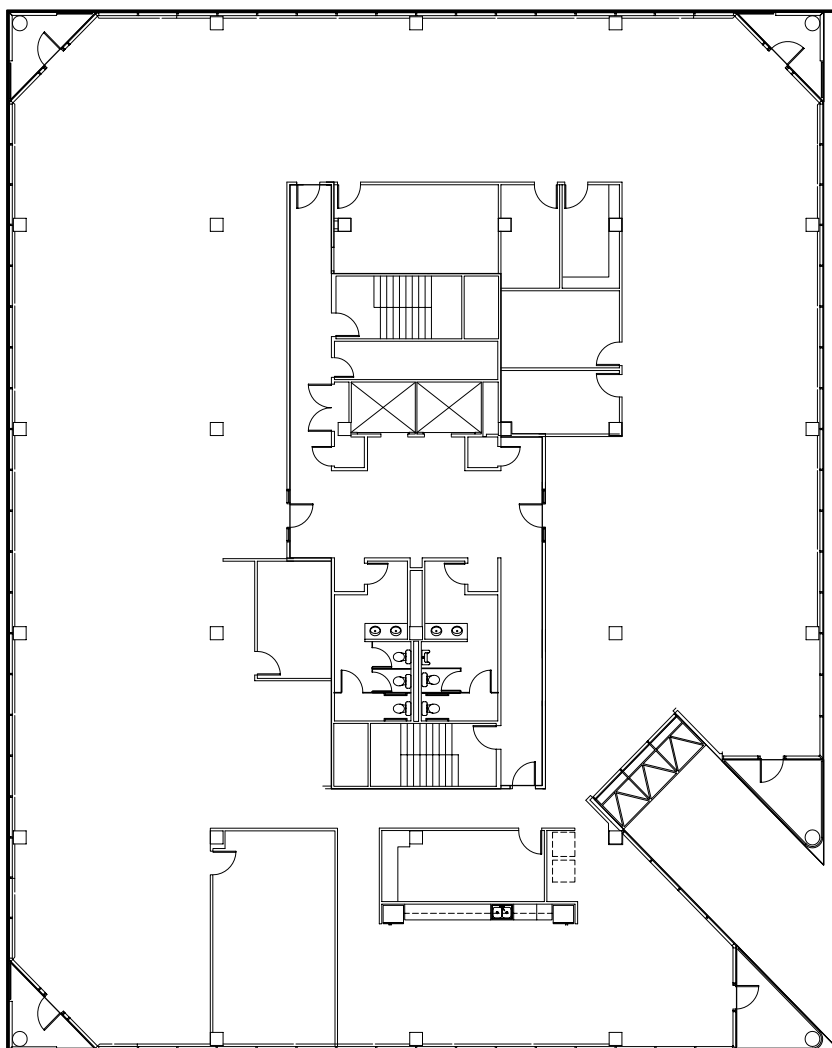

the Stratum

11044 Research Blvd. | Austin, TX 78744

Suite D400 | 13,583 SF
Available 60 Days

For more information,
contact Stream Realty Partners

Connor Atchley
connor.atchley@streamrealty.com
512.481.3006