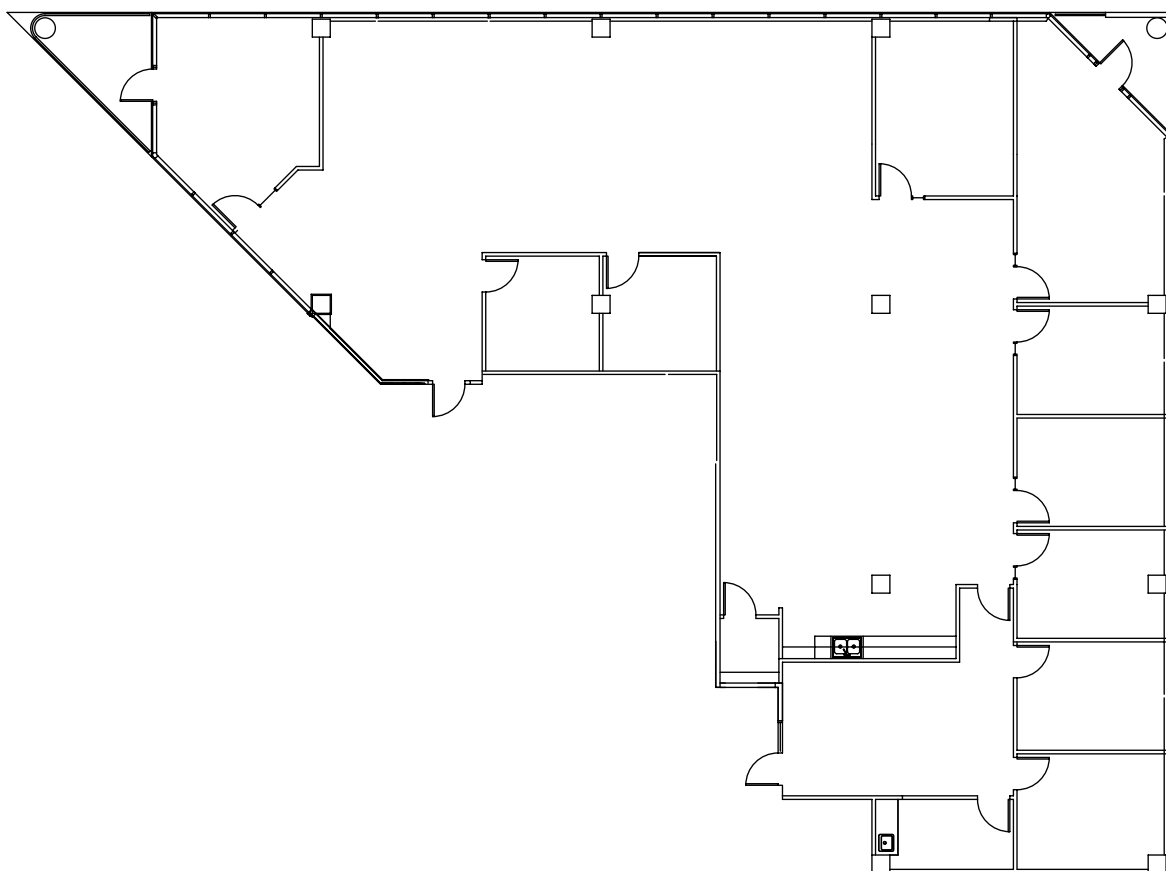

the Stratum

11044 Research Blvd. | Austin, TX 78744

Suite A550 | 5,632 SF

For more information,
contact Stream Realty Partners

Connor Atchley
connor.atchley@streamrealty.com
512.481.3006

Coleman Jackson
coleman.jackson@streamrealty.com
512.481.3060