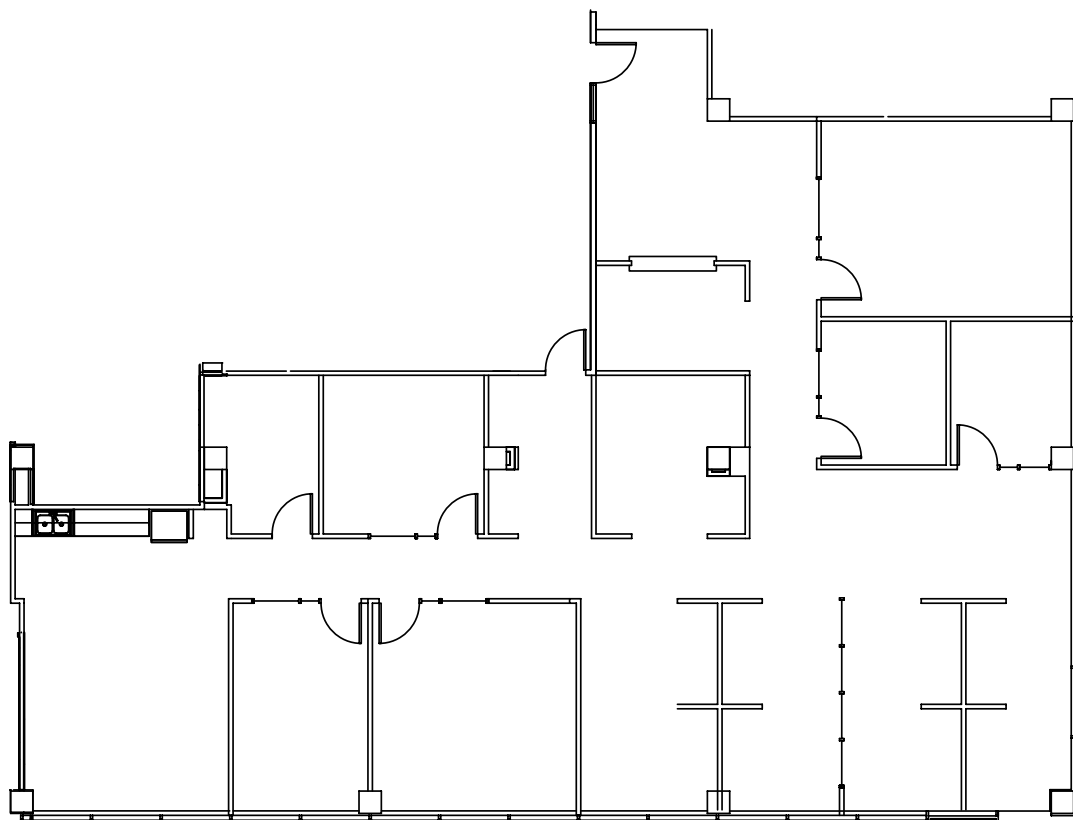

the Stratum

11044 Research Blvd. | Austin, TX 78744

Suite A525 | 3,805 SF

For more information,
contact Stream Realty Partners

Connor Atchley
connor.atchley@streamrealty.com
512.481.3006

Coleman Jackson
coleman.jackson@streamrealty.com
512.481.3060