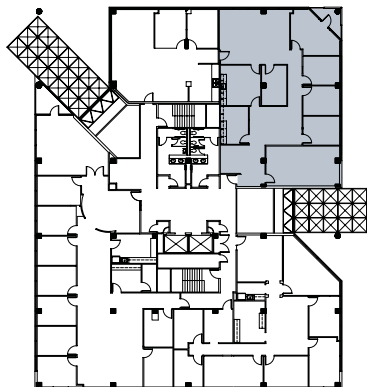

the Stratum

11044 Research Blvd. | Austin, TX 78744

Suite A200 | 3,026 SF

For more information,
contact Stream Realty Partners

Connor Atchley
connor.atchley@streamrealty.com
512.481.3006

Coleman Jackson
coleman.jackson@streamrealty.com
512.481.3060