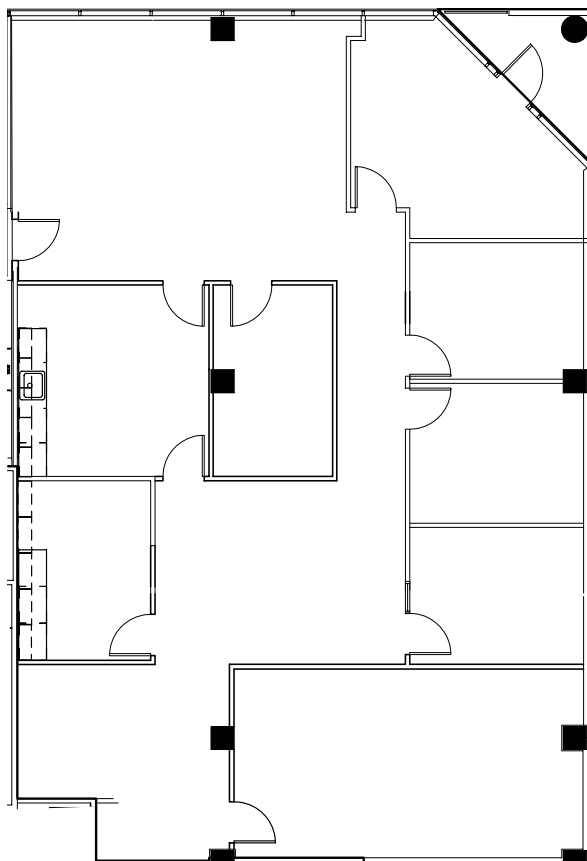

the Stratum

11044 Research Blvd. | Austin, TX 78744

Suite A200 | 3,026 SF

For more information,
contact Stream Realty Partners

Connor Atchley
connor.atchley@streamrealty.com
512.481.3006

Coleman Jackson
coleman.jackson@streamrealty.com
512.481.3060