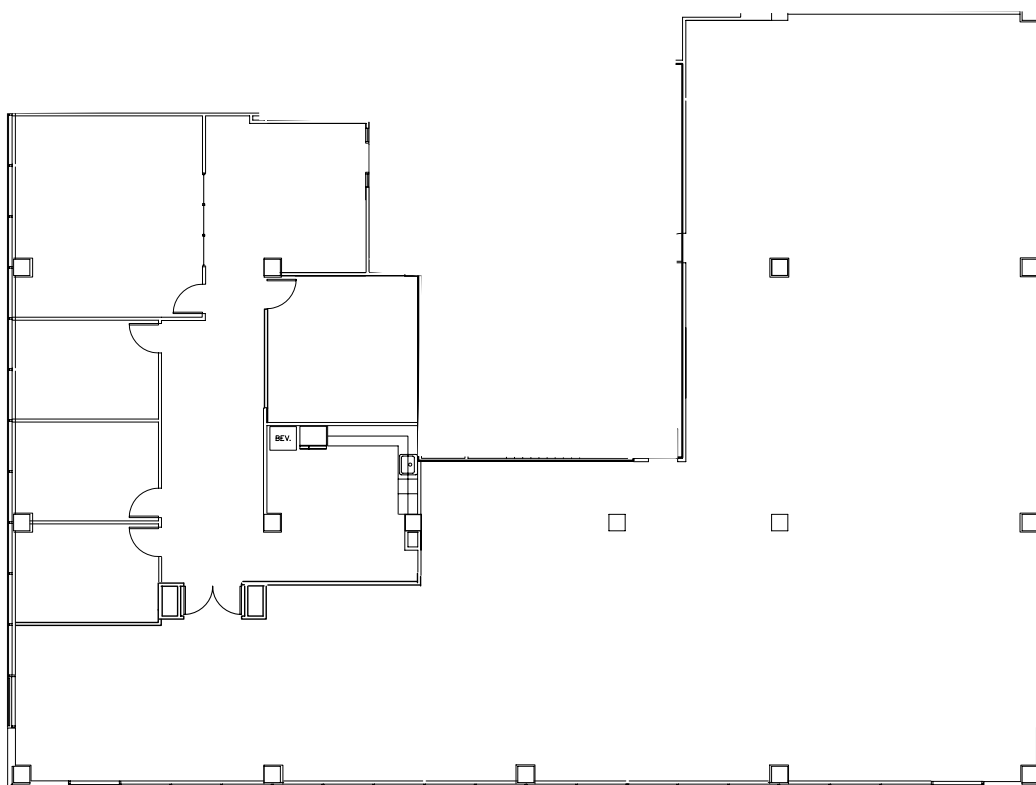

the Stratum

11044 Research Blvd. | Austin, TX 78744

Suite A425 | 7,691 SF

For more information,
contact Stream Realty Partners

Connor Atchley
connor.atchley@streamrealty.com
512.481.3006

Coleman Jackson
coleman.jackson@streamrealty.com
512.481.3060