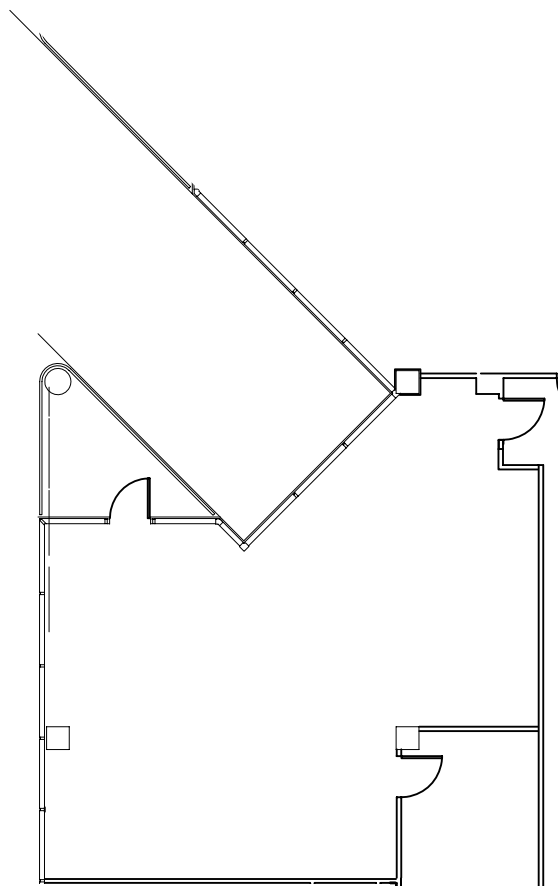

the Stratum

11044 Research Blvd. | Austin, TX 78744

Suite A430 | 1,434 SF

For more information,
contact Stream Realty Partners

Connor Atchley
connor.atchley@streamrealty.com
512.481.3006

Coleman Jackson
coleman.jackson@streamrealty.com
512.481.3060