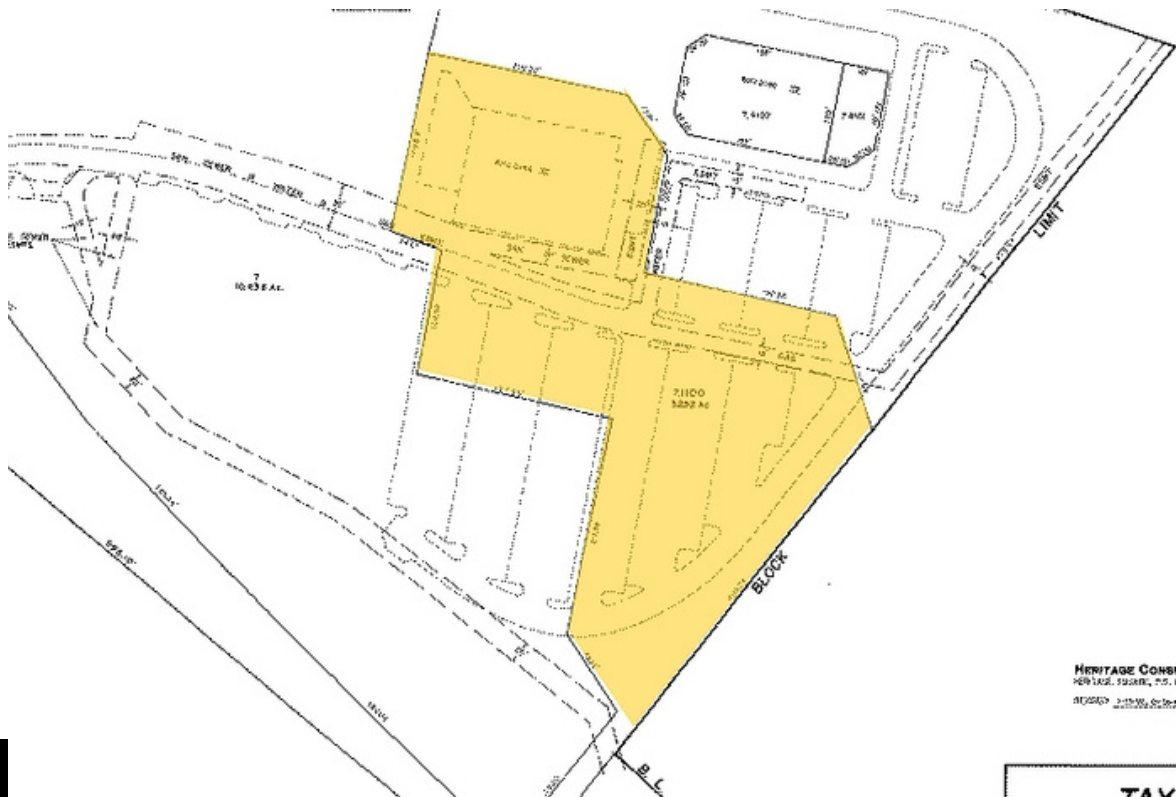

Robert "Bob" Bartnett
Sales & Leasing Agent

O 908-751-7750
C 908-528-0577
bobbartnett@kwcommercial.com

KWCommercial.com

If you have a brokerage agreement with another agency, this is not intended as a solicitation.