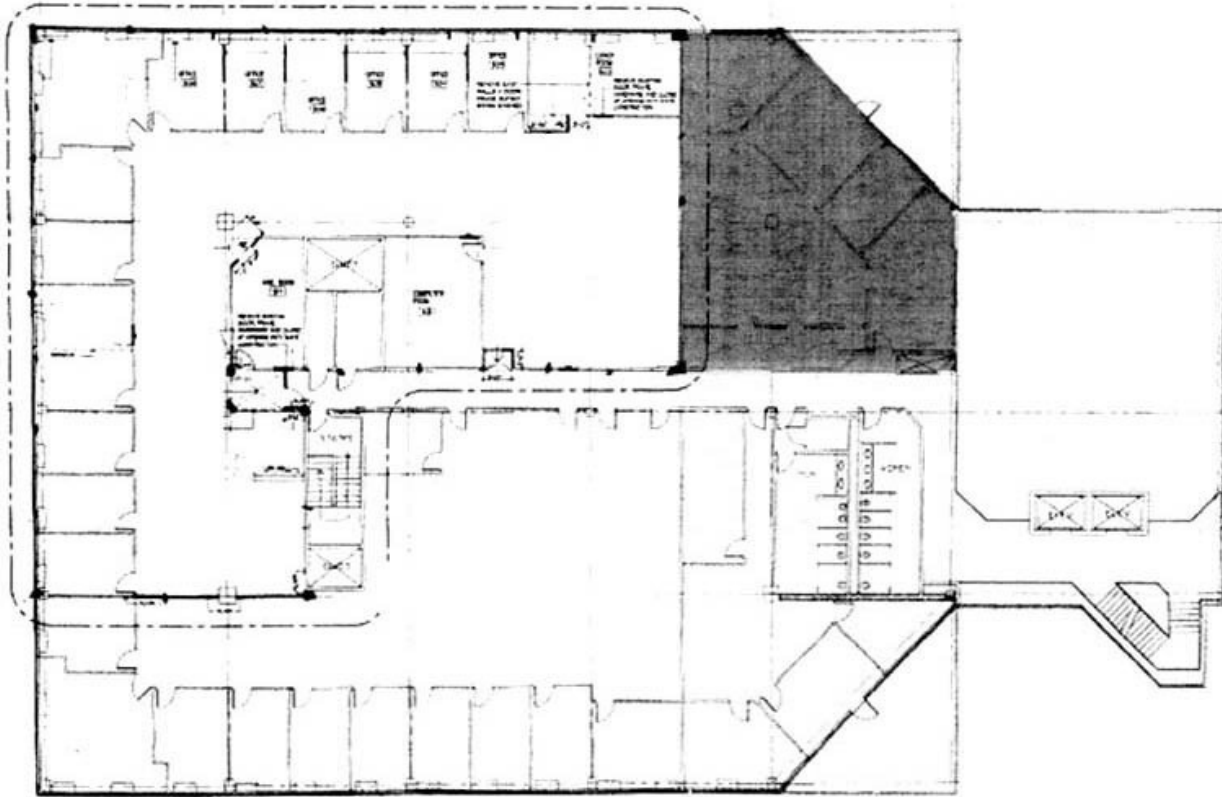

Robert "Bob" Bartnett
Sales & Leasing Agent

O 908-751-7750
C 908-528-0577
bobbartnett@kwcommercial.com

KWCommercial.com

If you have a brokerage agreement with another agency, this is not intended as a solicitation.