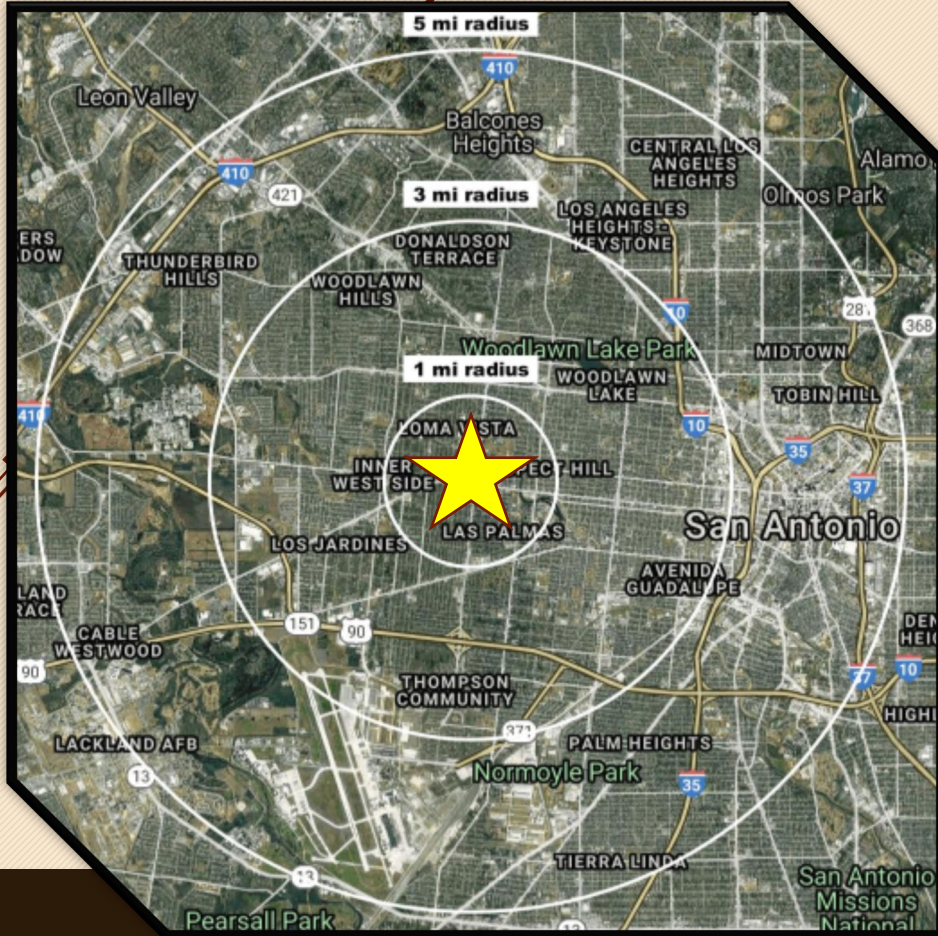

CROSSTOWNE

N. Gen McMullen & W. Commerce St. San Antonio, TX 78237

DEMOGRAPHICS

	1	3	5
Population	19k	157k	351k
AVG HH Income	$48k	$49k	$56k
Daytime Employees	4k	30k	171k
Traffic Count	29k VPD - N. Commerce Street 36k VPD - N. General McMullen		

PROPERTY HIGHLIGHTS

- Nearby access to Hwy 90, IH-35 & I-10
- Prime location in Hispanic dominated market
- Good mix of National, Regional and Local Tenants
- Located on the northwest corner of Commerce Street and General McMullen

MARKET OVERVIEW