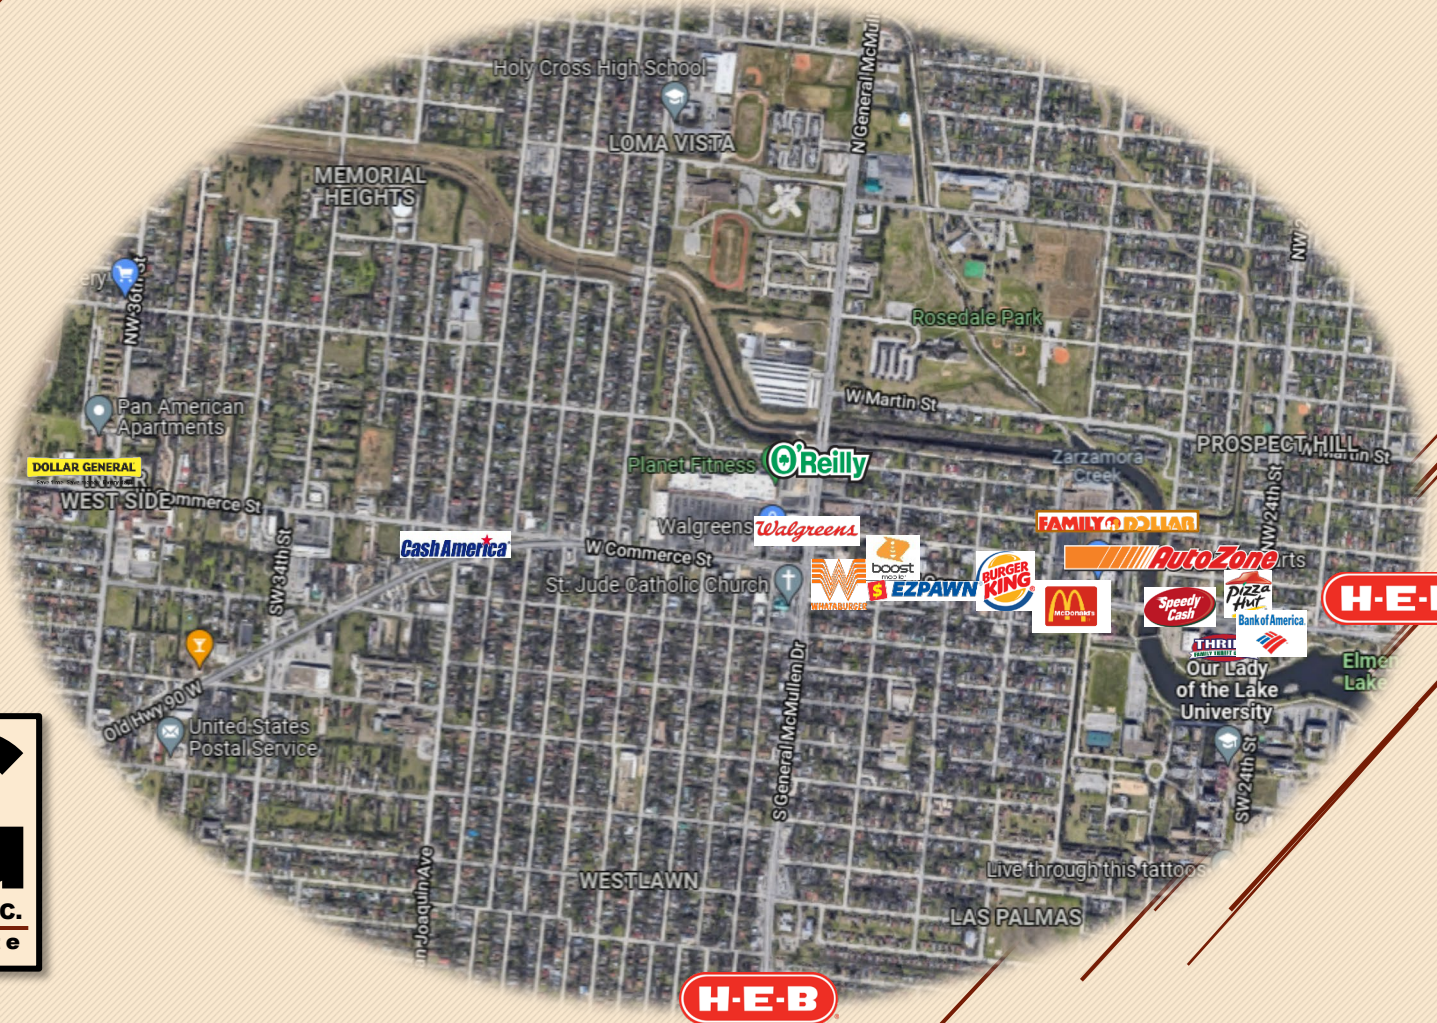

CROSSTOWNE

N. Gen McMullen & W. Commerce St. San Antonio, TX 78237

SURROUNDING AREA

CBG
Commercial Builders Group, L.L.C.
Commercial Real Estate

Reuben Bar Yadin
(210) 424-8000 / Reuben@CBGcre.com

www.cbgcre.com

Greg Vasquez
(210) 424-8000 / GVasquez@CBGcre.com