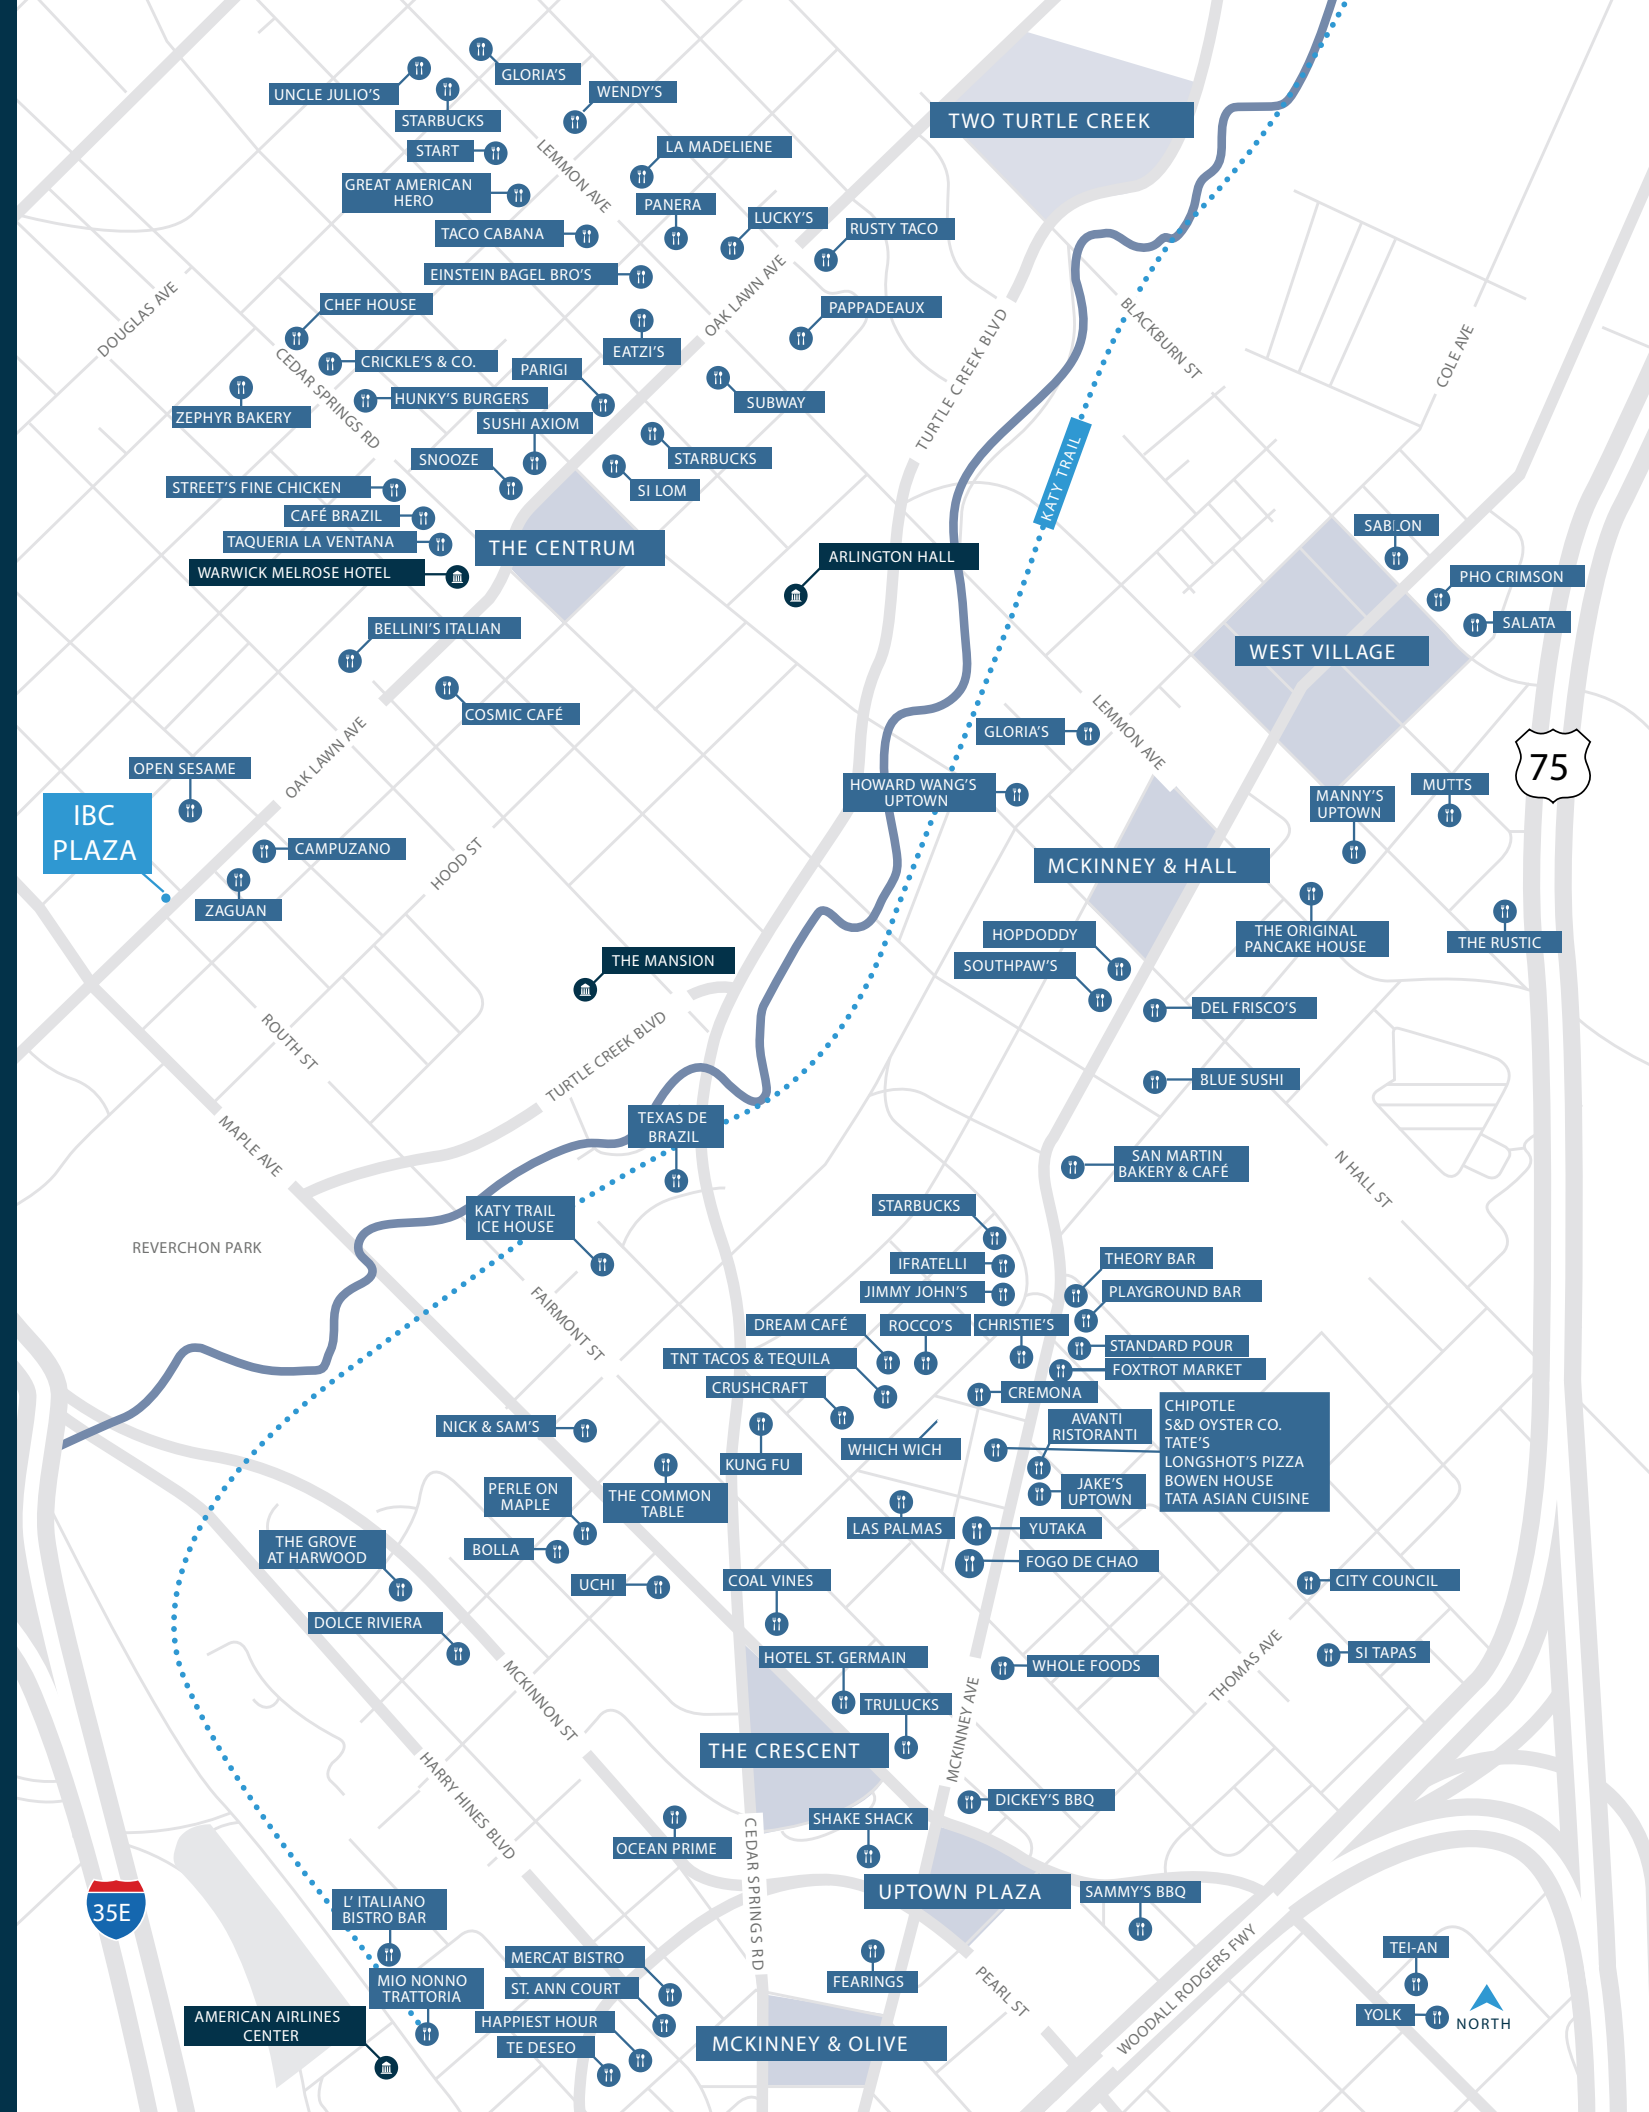

Superior Access

Immediate Access to:

2 Minute walk from:

- Oak Lawn @ Fairmont

Within Five Minutes of:

10 Minutes from:

20 Minutes from:

MCKINNEY & HALL

BEL SUR RESTAURANT GROUP
BREADWINNER'S
EASTWOOD'S
HOOK LINE & SINKER
MIMI'S PIZZERIA UPTOWN
THE LOON
VELVET TACO

MCKINNEY & OLIVE

DEL FRISCO'S
DOC B'S
MALIBU POKE
MIXT SALAD BAR
ROTI MEDITERRANEAN
STARBUCKS RESERVE

THE CENTRUM

MATTITO'S
MILLE LIRE
MUDSMITH
PINTS & QUARTS
STEEL

THE CRESCENT

ASCENSION COFFEE
CAPITAL GRILLE
EAST HAMPTON SANDWICH CO.
MOXIE'S GRILL
NOBU DALLAS
SIXTY VINES
THE CRESCENT CLUB

TWO TURTLE CREEK

EAST HAMPTON SANDWICH CO.
JALISCO
MALIBU POKE
PAUL MARTIN'S AMERICAN GRILL
ZOE'S KITCHEN

UPTOWN PLAZA

MORTON'S
PEI WEI
POTBELLY
PRESSED JUICERY
SMASHBURGER
SNAP KITCHEN

WEST VILLAGE

BABOUSH
BREWED + PRESSED
BUDA JUICE
CRU
EUREKA!
GRIMALDI'S
GRIMALDI'S PIZZERIA
MALAI KITCHEN
MI COCINA
MIDICI

NAMO SUSHI
PACUIGO GELATO
POK THE RAW BAR
PUBLIC SCHOOL 214
SKINNYFATS
STARBUCKS
SUSHI ZUSHI
TACO DINER
THE RUSTIC
VILLAGE BURGER BAR
MIDICI