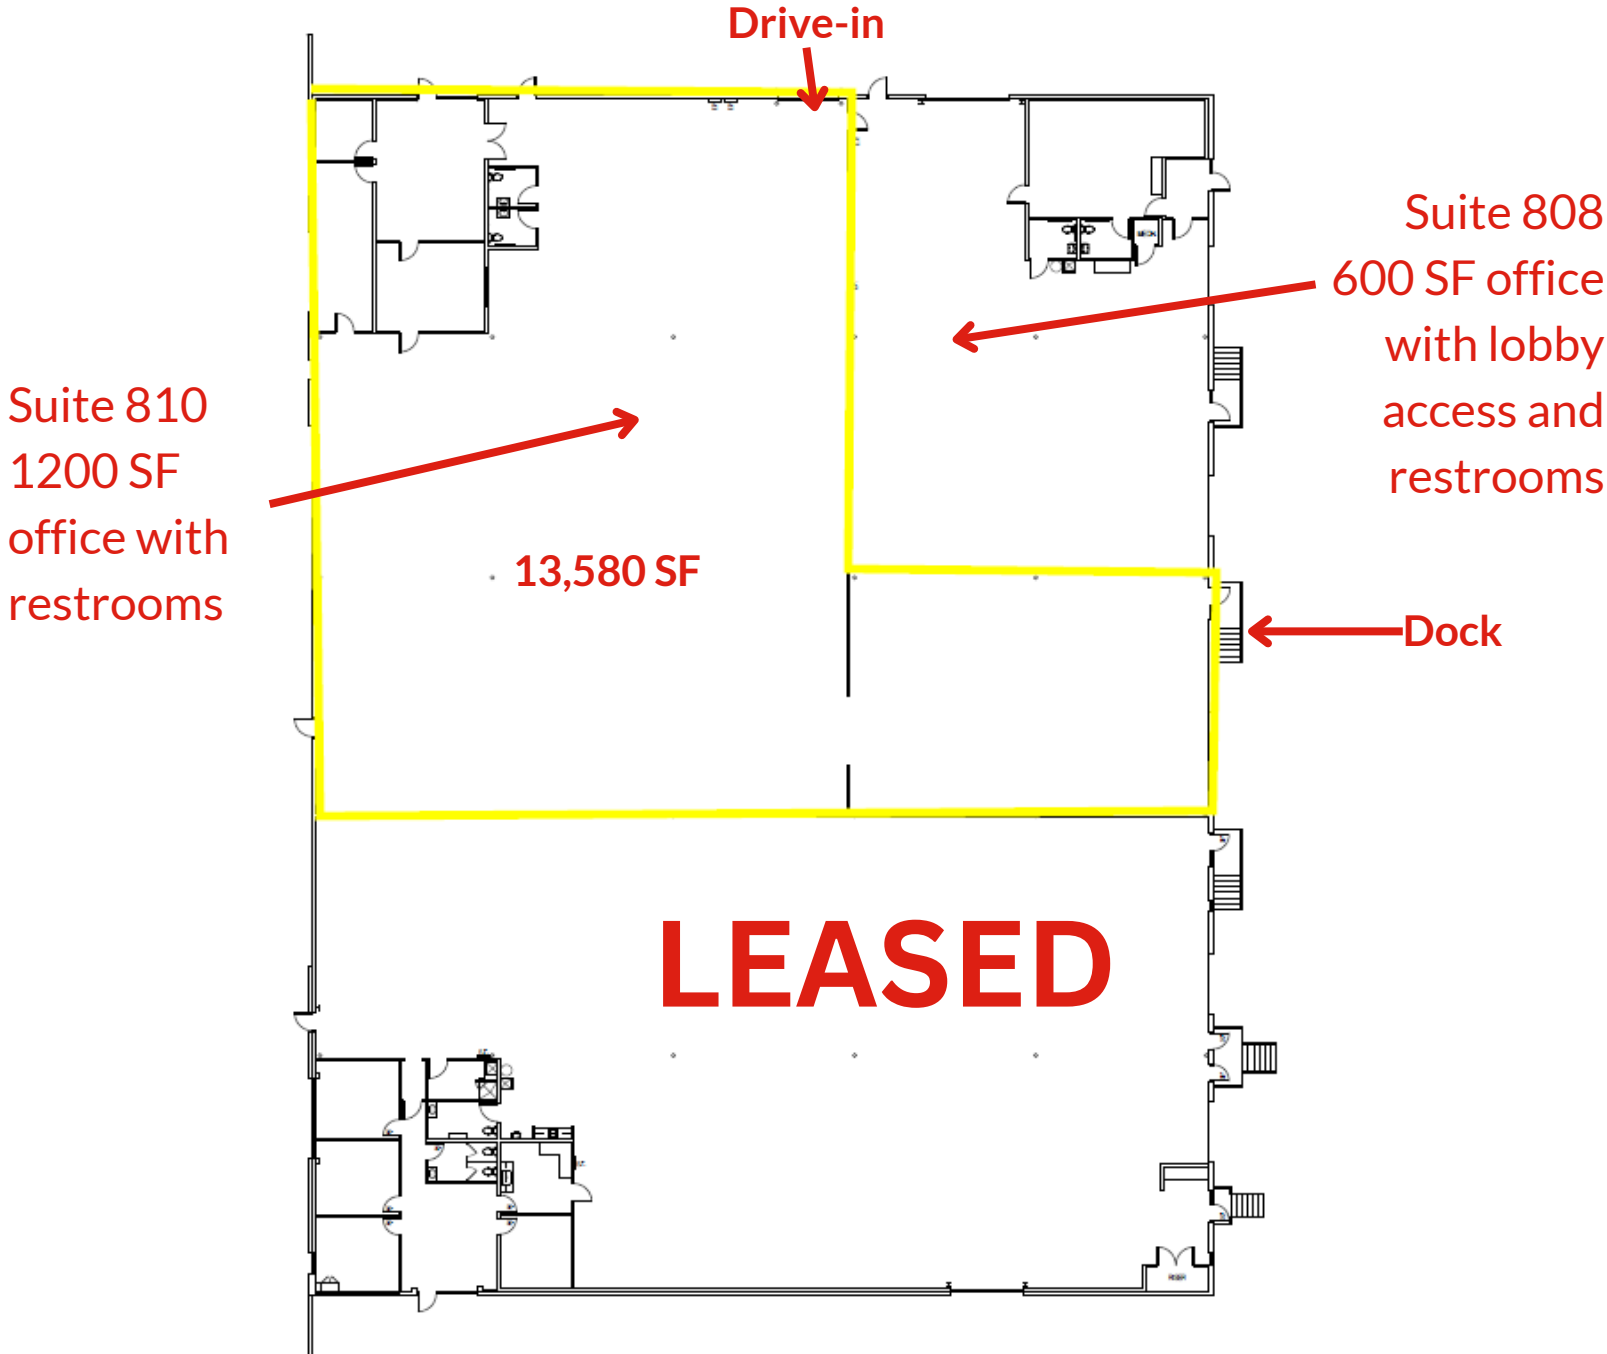

## WAREHOUSE / DISTRIBUTION SPACE WITH DOCKS & DRIVE-IN DOORS

Available for Lease:  
12,116 SF - 18,225 SF

Suites 808-810: 13,580 SF - 18,100 SF

Suites 820-826: 12,116 SF - 18,225 SF

Lease Rate is \$8.95 PSF Net  
2024 est operating expenses = \$1.96 PSF

\*See Floor Plan pages for additional information regarding space and SF.

- Excellent location off of Fisher Road less than 2 minutes to 3 freeway interchanges
- Property contains 2 - 30,000 SF buildings on 4 acres
- 18' clear height
- Docks and Drive-in doors
- Extra power in some spaces.
- Wet sprinklers in 808-810 building.
- Outside storage
- Zoned M- Manufacturing, City of Columbus

800 - 830 Distribution Drive  
Columbus, OH 43228

For Lease

**SUITES 808 & 810**

Can be combined for a total of 18,100 SF.

Brad L. Kitchen, SIOR  
614.545.2155  
bkitchen@AlterraRE.com

Alterra Real Estate  
614.365.9000  
www.AltterraRE.com

800 - 830 Distribution Drive  
Columbus, OH 43228

For Lease

**SUITES 820 & 826**

Can be combined for a total of 18,225 SF.

**LEASED**

**12,116 SF**

Dock →

Dock →