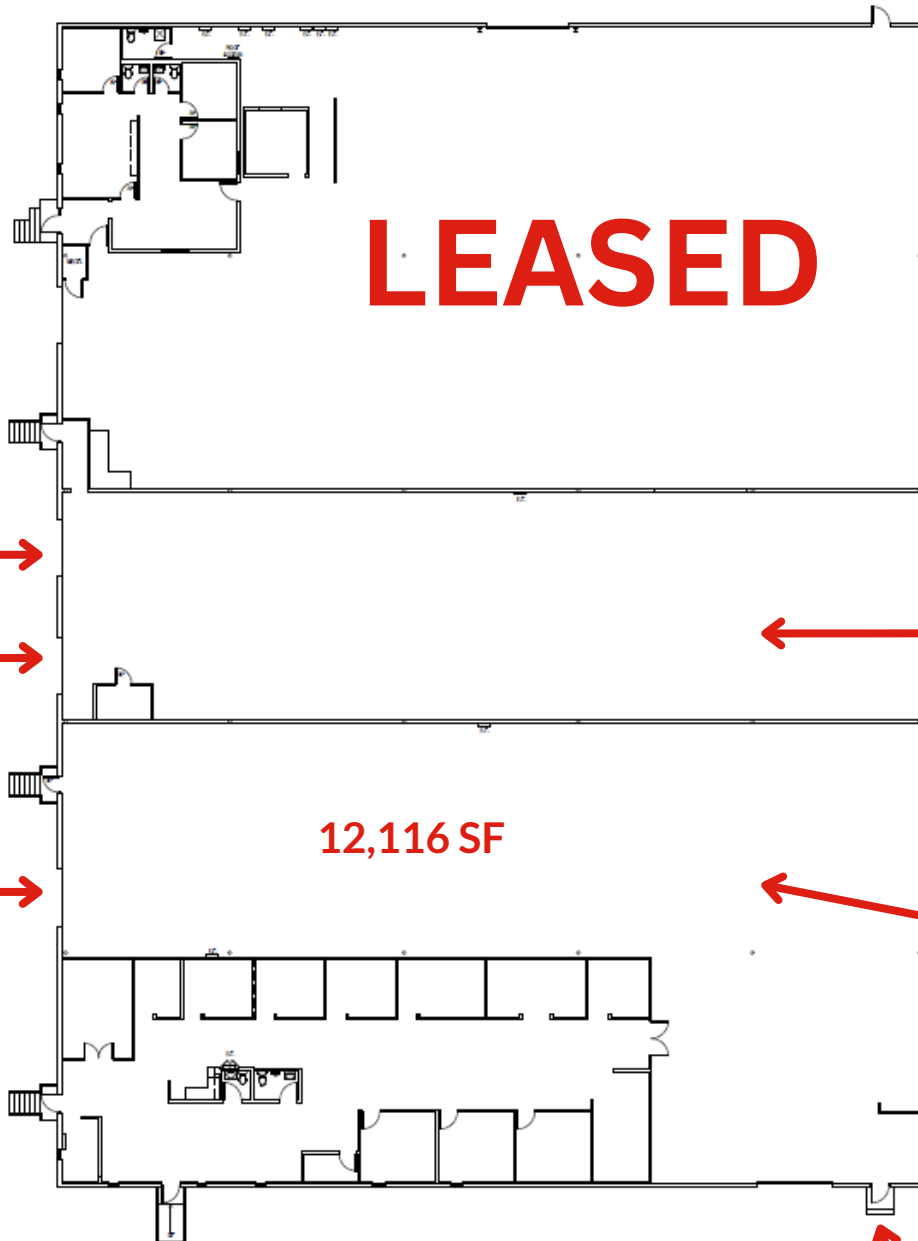

## WAREHOUSE / DISTRIBUTION SPACE WITH DOCKS & DRIVE-IN DOORS

Available for Lease:  
12,116 SF - 18,225 SF

Suites 808-810: 13,580 SF - 18,100 SF

Suites 820-826: 12,116 SF - 18,225 SF

Lease Rate is \$8.95 PSF Net  
2024 est operating expenses = \$1.96 PSF

\*See Floor Plan pages for additional information regarding space and SF.

- Excellent location off of Fisher Road less than 2 minutes to 3 freeway interchanges
- Property contains 2 - 30,000 SF buildings on 4 acres
- 18' clear height
- Docks and Drive-in doors
- Extra power in some spaces.
- Wet sprinklers in 808-810 building.
- Outside storage
- Zoned M- Manufacturing, City of Columbus

800 - 830 Distribution Drive  
Columbus, OH 43228

For Lease

**SUITES 808 & 810**

Can be combined for a total of 18,100 SF.

Brad L. Kitchen, SIOR  
614.545.2155  
bkitchen@AlterraRE.com

Alterra Real Estate  
614.365.9000  
www.AltterraRE.com

800 - 830 Distribution Drive  
Columbus, OH 43228

For Lease

**SUITES 820 & 826**

Can be combined for a total of 18,225 SF.

**LEASED**

**12,116 SF**

Dock →

Dock →