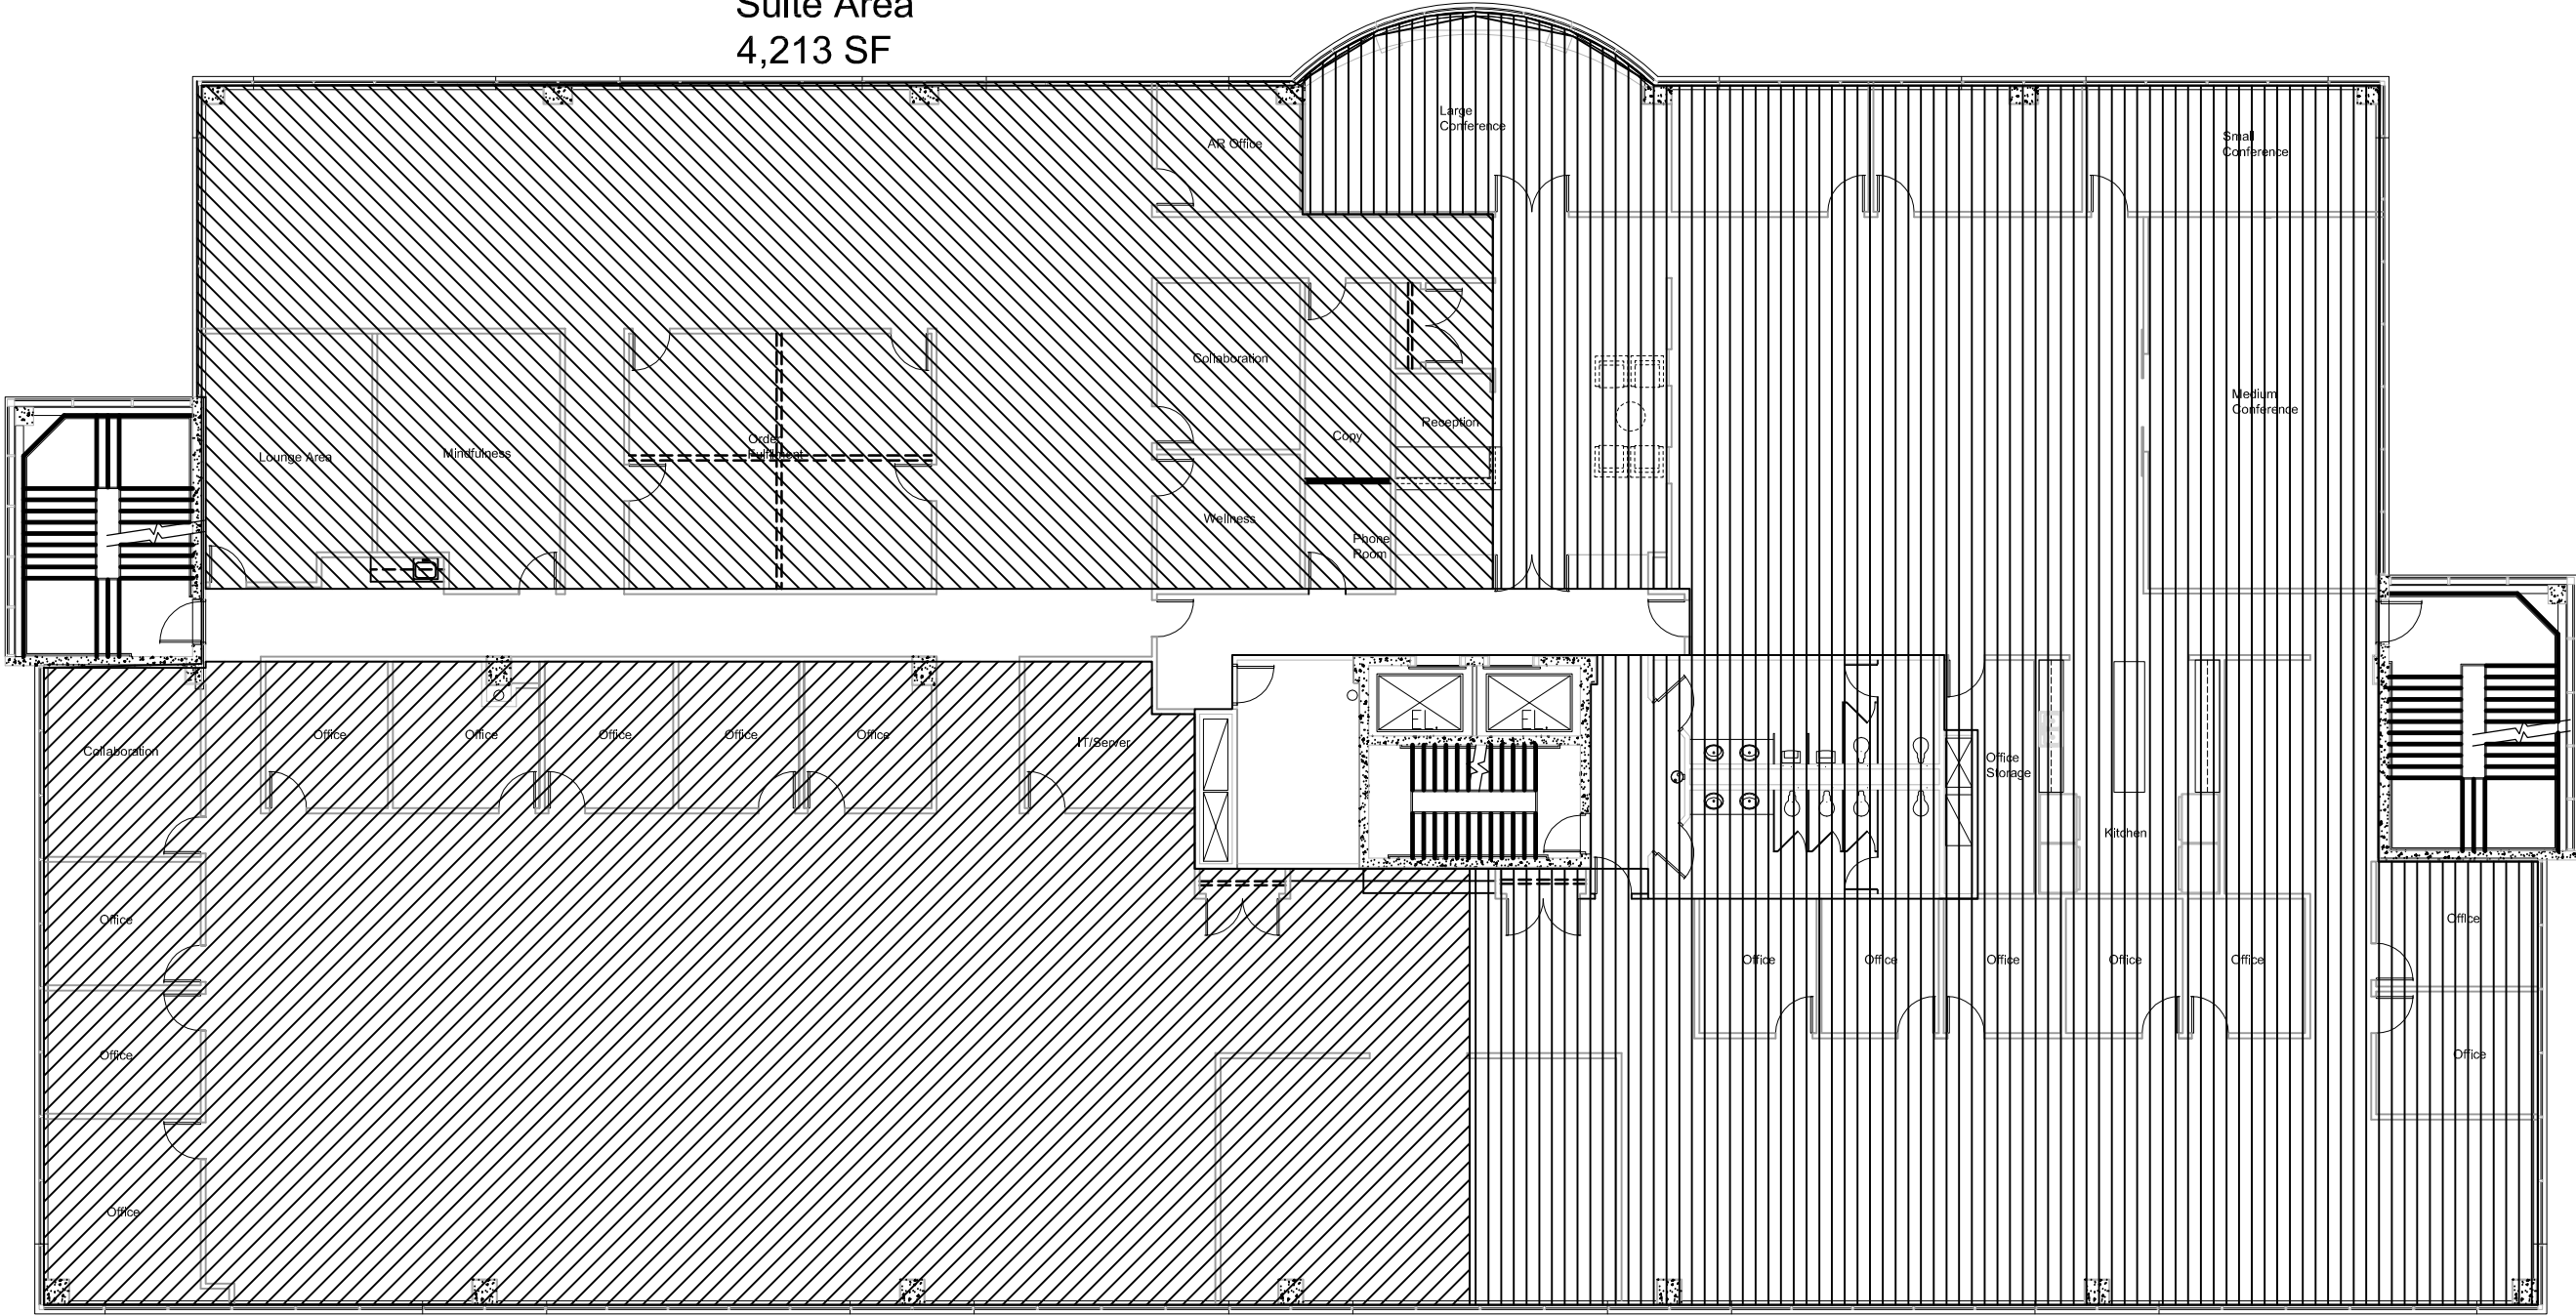

Suite Area
4,213 SF

Suite Area
5,745 SF

Suite Area
7,838 SF

PROJECT:
EXECUTIVE DRIVE - FIRST FLOOR
LOCATION:
BROOKFIELD, WISCONSIN

DATE: 7-6-2022

JOB NO:

DRAWING NUMBER:

A0.1