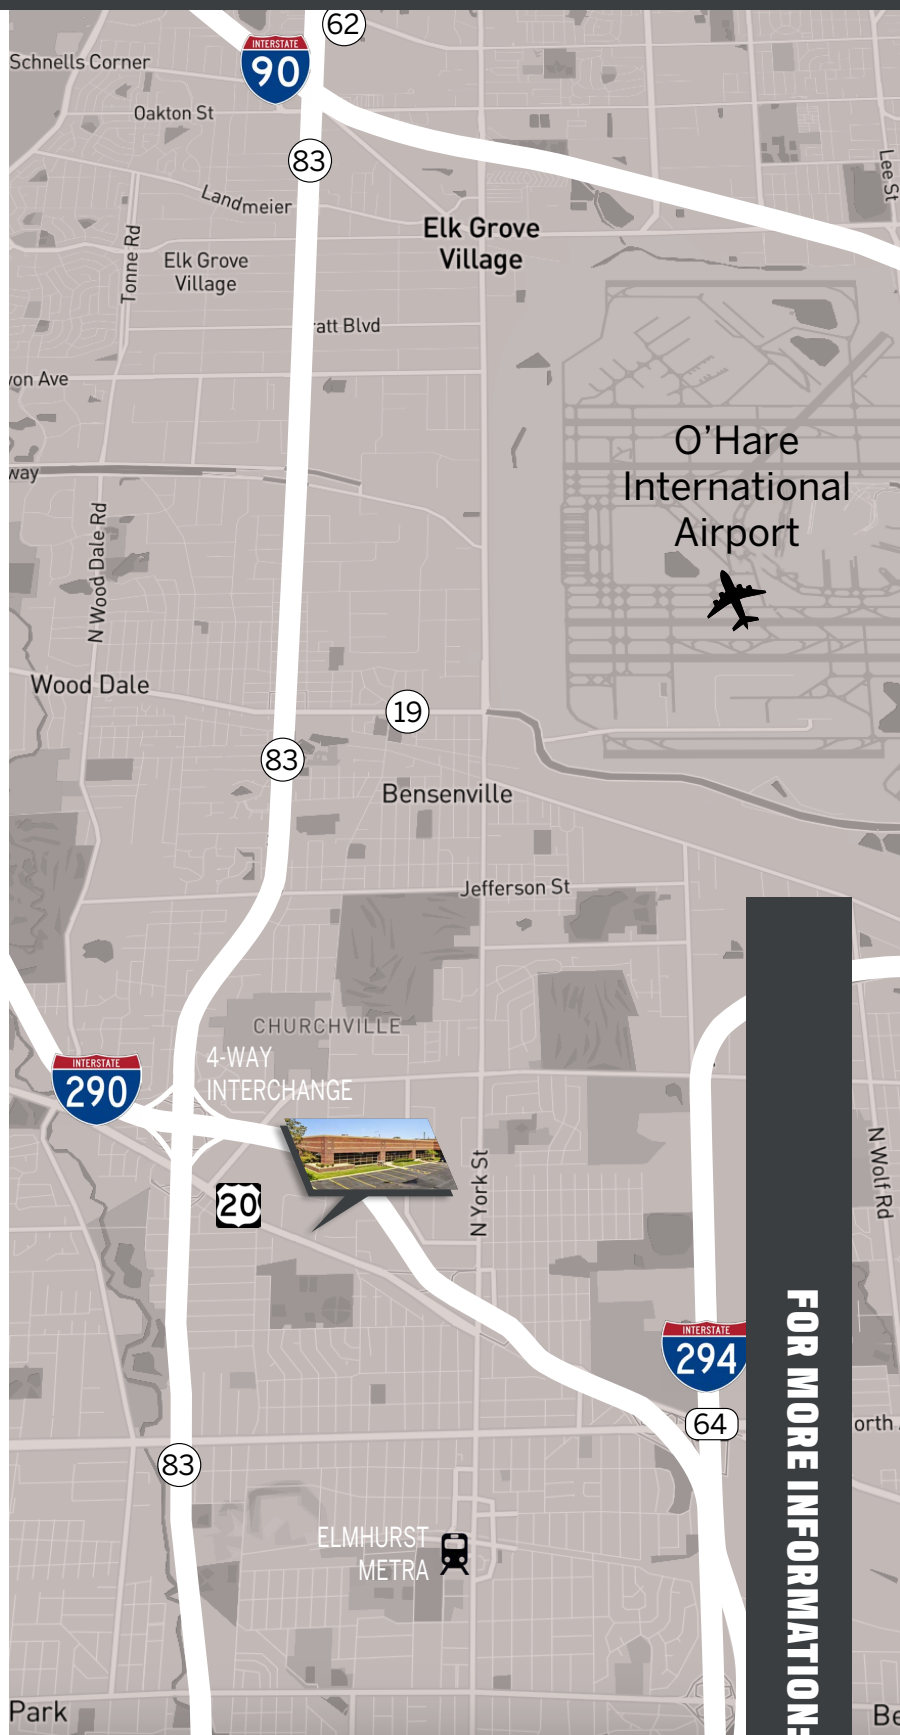

5 0 1

W. LAKE STREET elmhurst

RECENTLY COMPLETED

New monument
signage

All-new HVAC
units throughout
building

Refreshed
landscaping
complete

Parking lot
replaced

FOR MORE INFORMATION:

EXCLUSIVE LEASING AGENT:

BA BRADFORD ALLEN

NORM MURDOCH

630 239 4082

nmurdoch@bradfordallen.com

GEORGE STANTON

630 869 5230

gstanton@bradfordallen.com