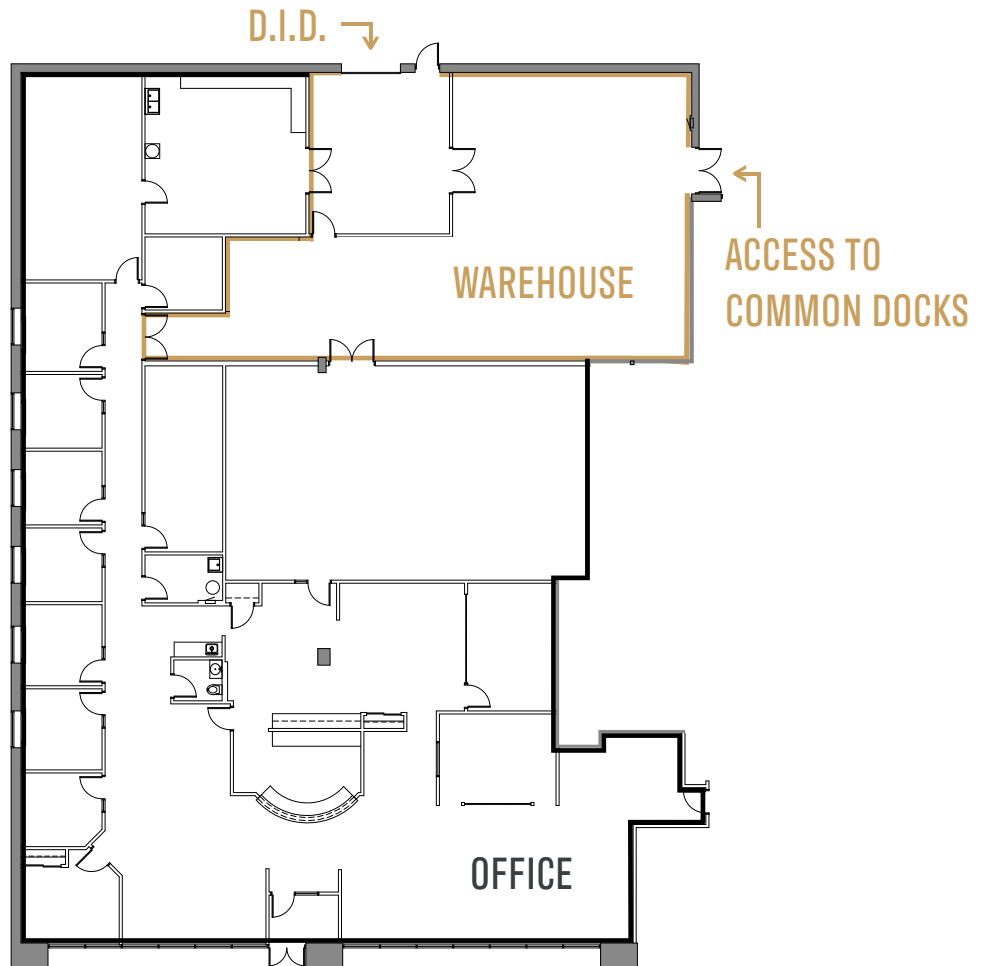

5 0 1

W. LAKE STREET
elmhurst

SUITE 108

10,523 SF

[VIEW VIRTUAL TOUR](#)

FOR MORE INFORMATION:

EXCLUSIVE LEASING AGENT:

BA BRADFORD ALLEN

NORM MURDOCH

630 239 4082

nmurdoch@bradfordallen.com

GEORGE STANTON

630 869 5230

gstanton@bradfordallen.com