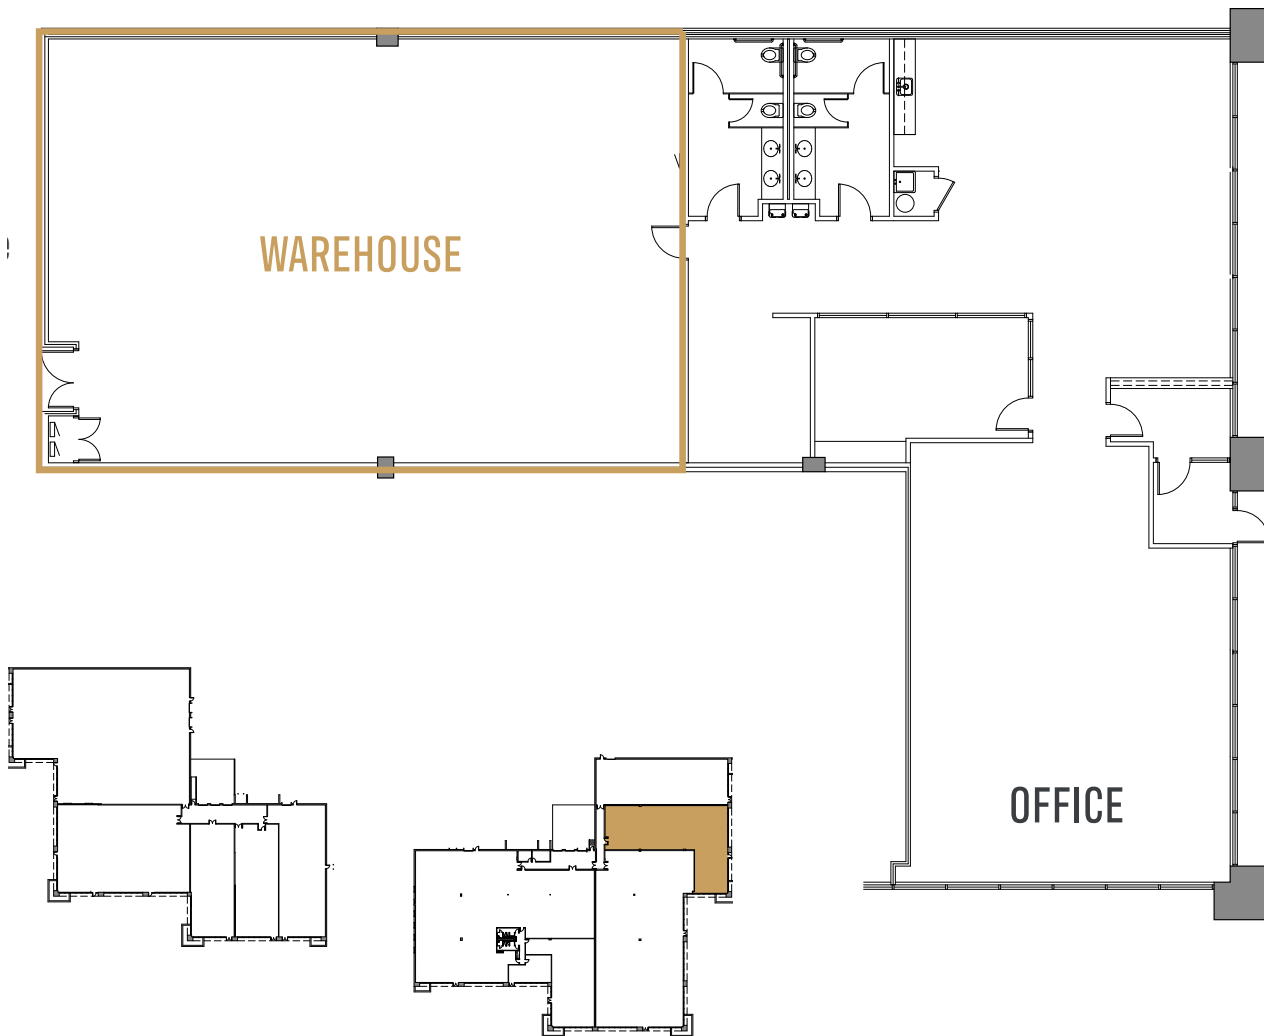

5 0 1

W. LAKE STREET
elmhurst

SUITE 104

6,085 SF

FOR MORE INFORMATION:

EXCLUSIVE LEASING AGENT:

BA BRADFORD ALLEN

NORM MURDOCH