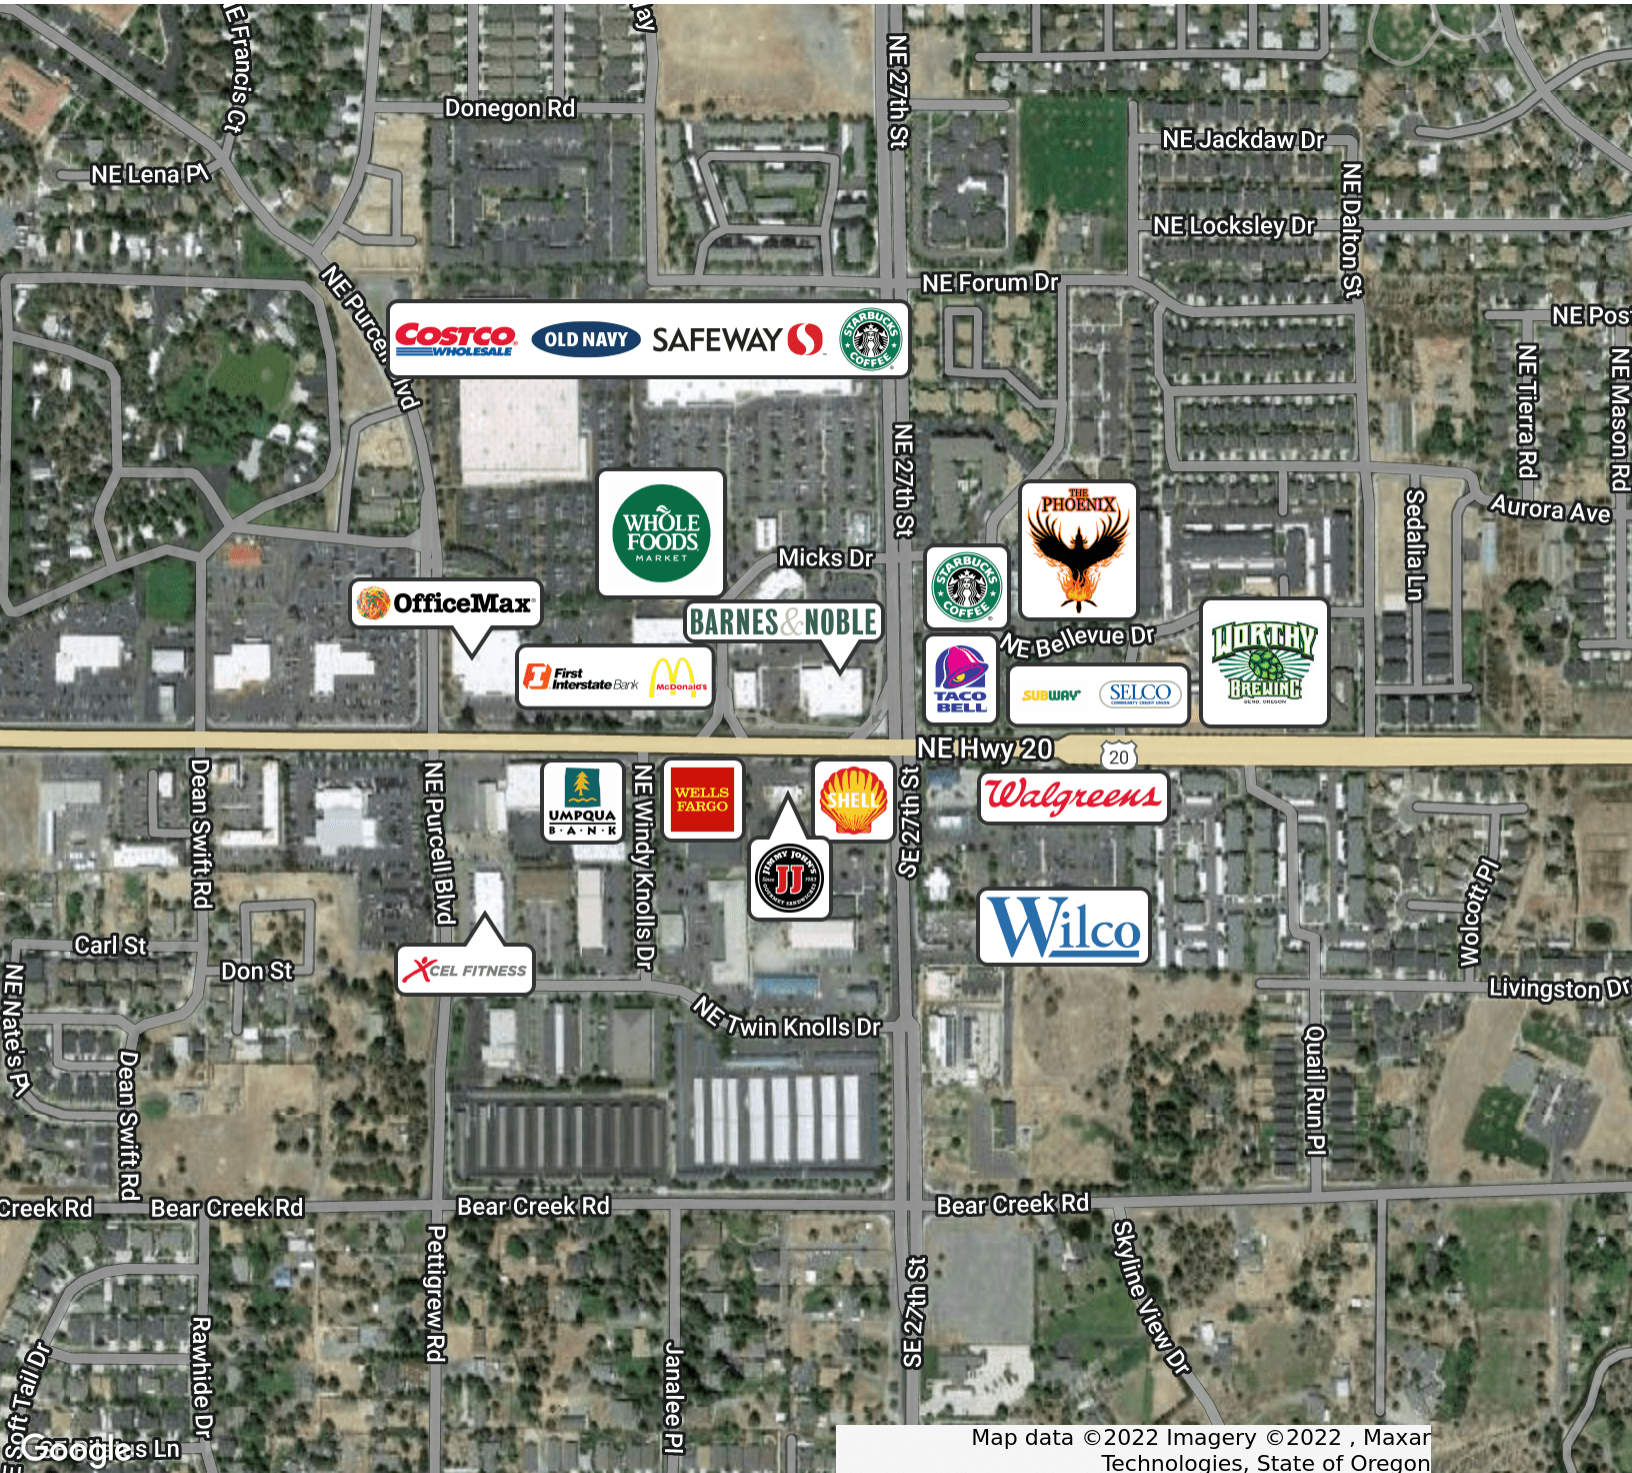

FOR LEASE

Medical Center Drive and Watt Way Bend, OR 97701

RETAILER MAP

Map data ©2022 Imagery ©2022, Maxar Technologies, State of Oregon