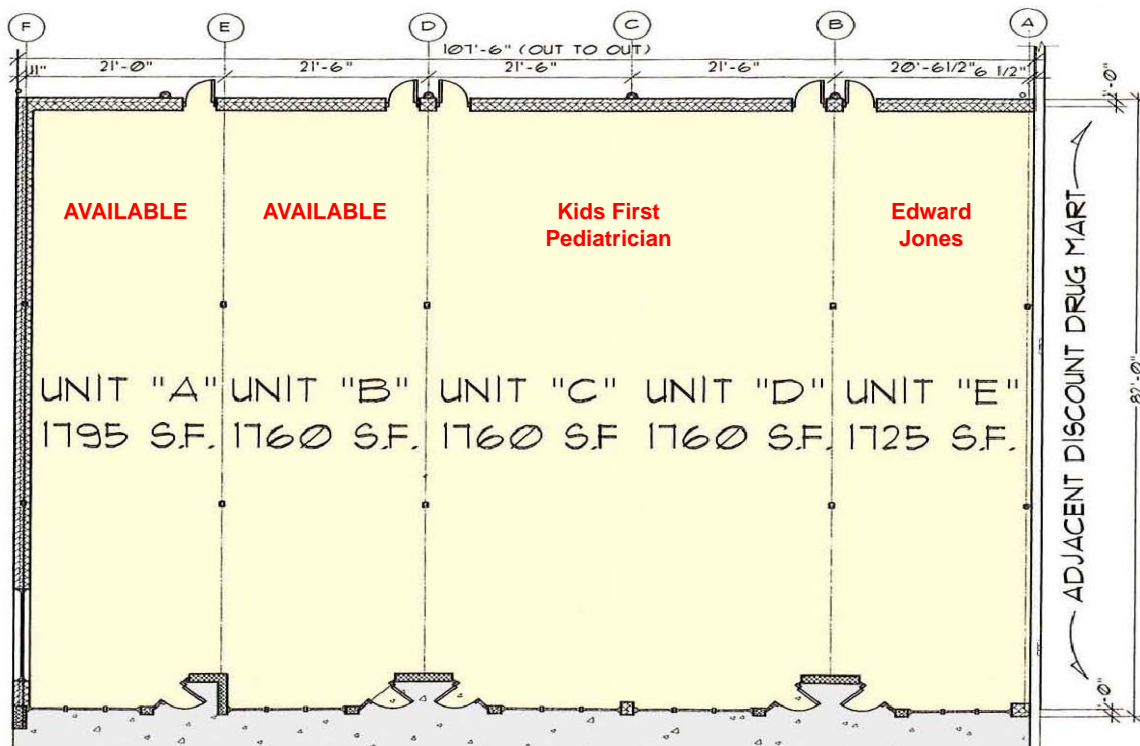

Deborah Maggard
+1 216 455 0914
dmaggard@naipvc.com