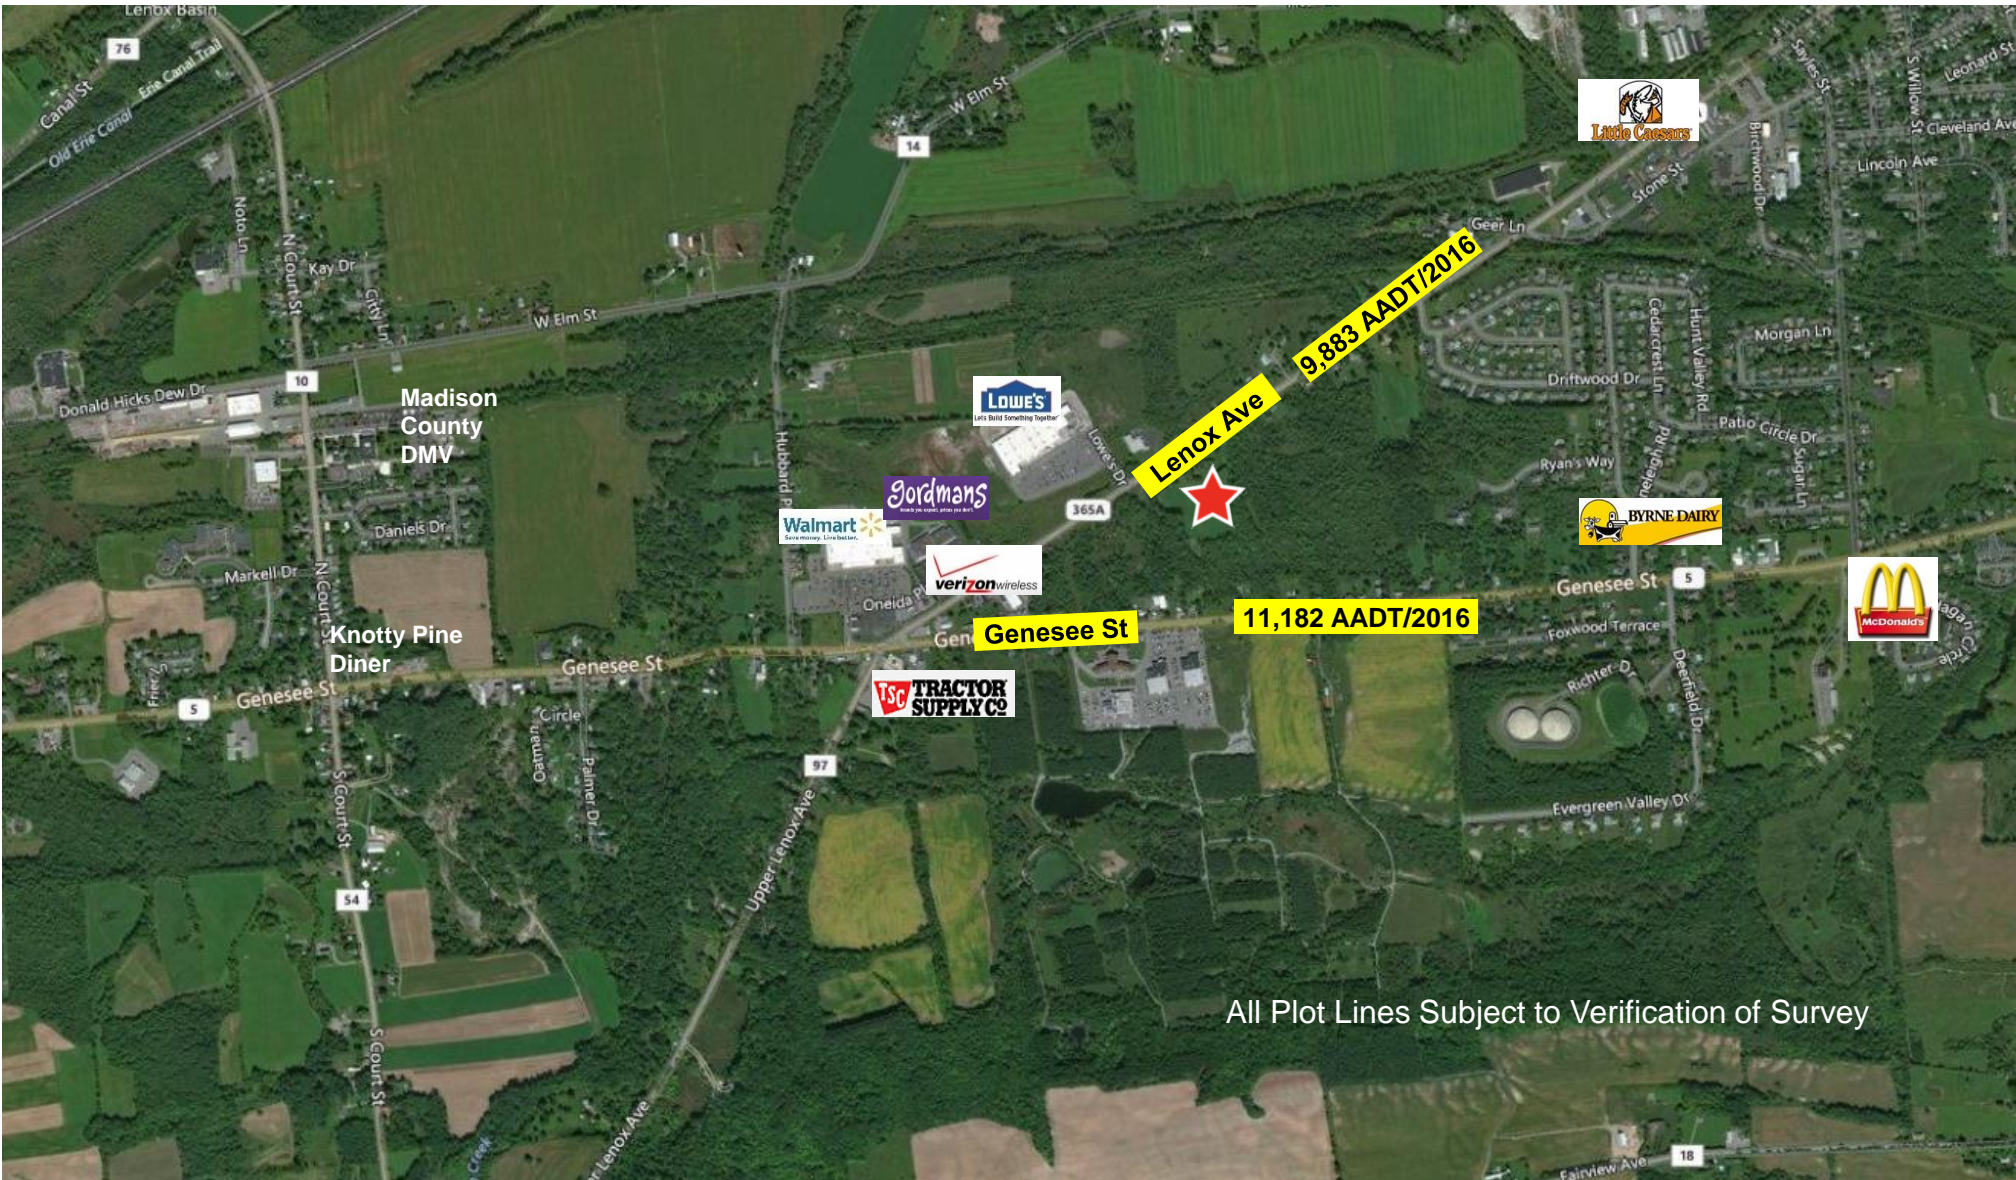

FOR LEASE
1507 Upper Lenox Ave
Oneida, NY 13421

All Plot Lines Subject to Verification of Survey