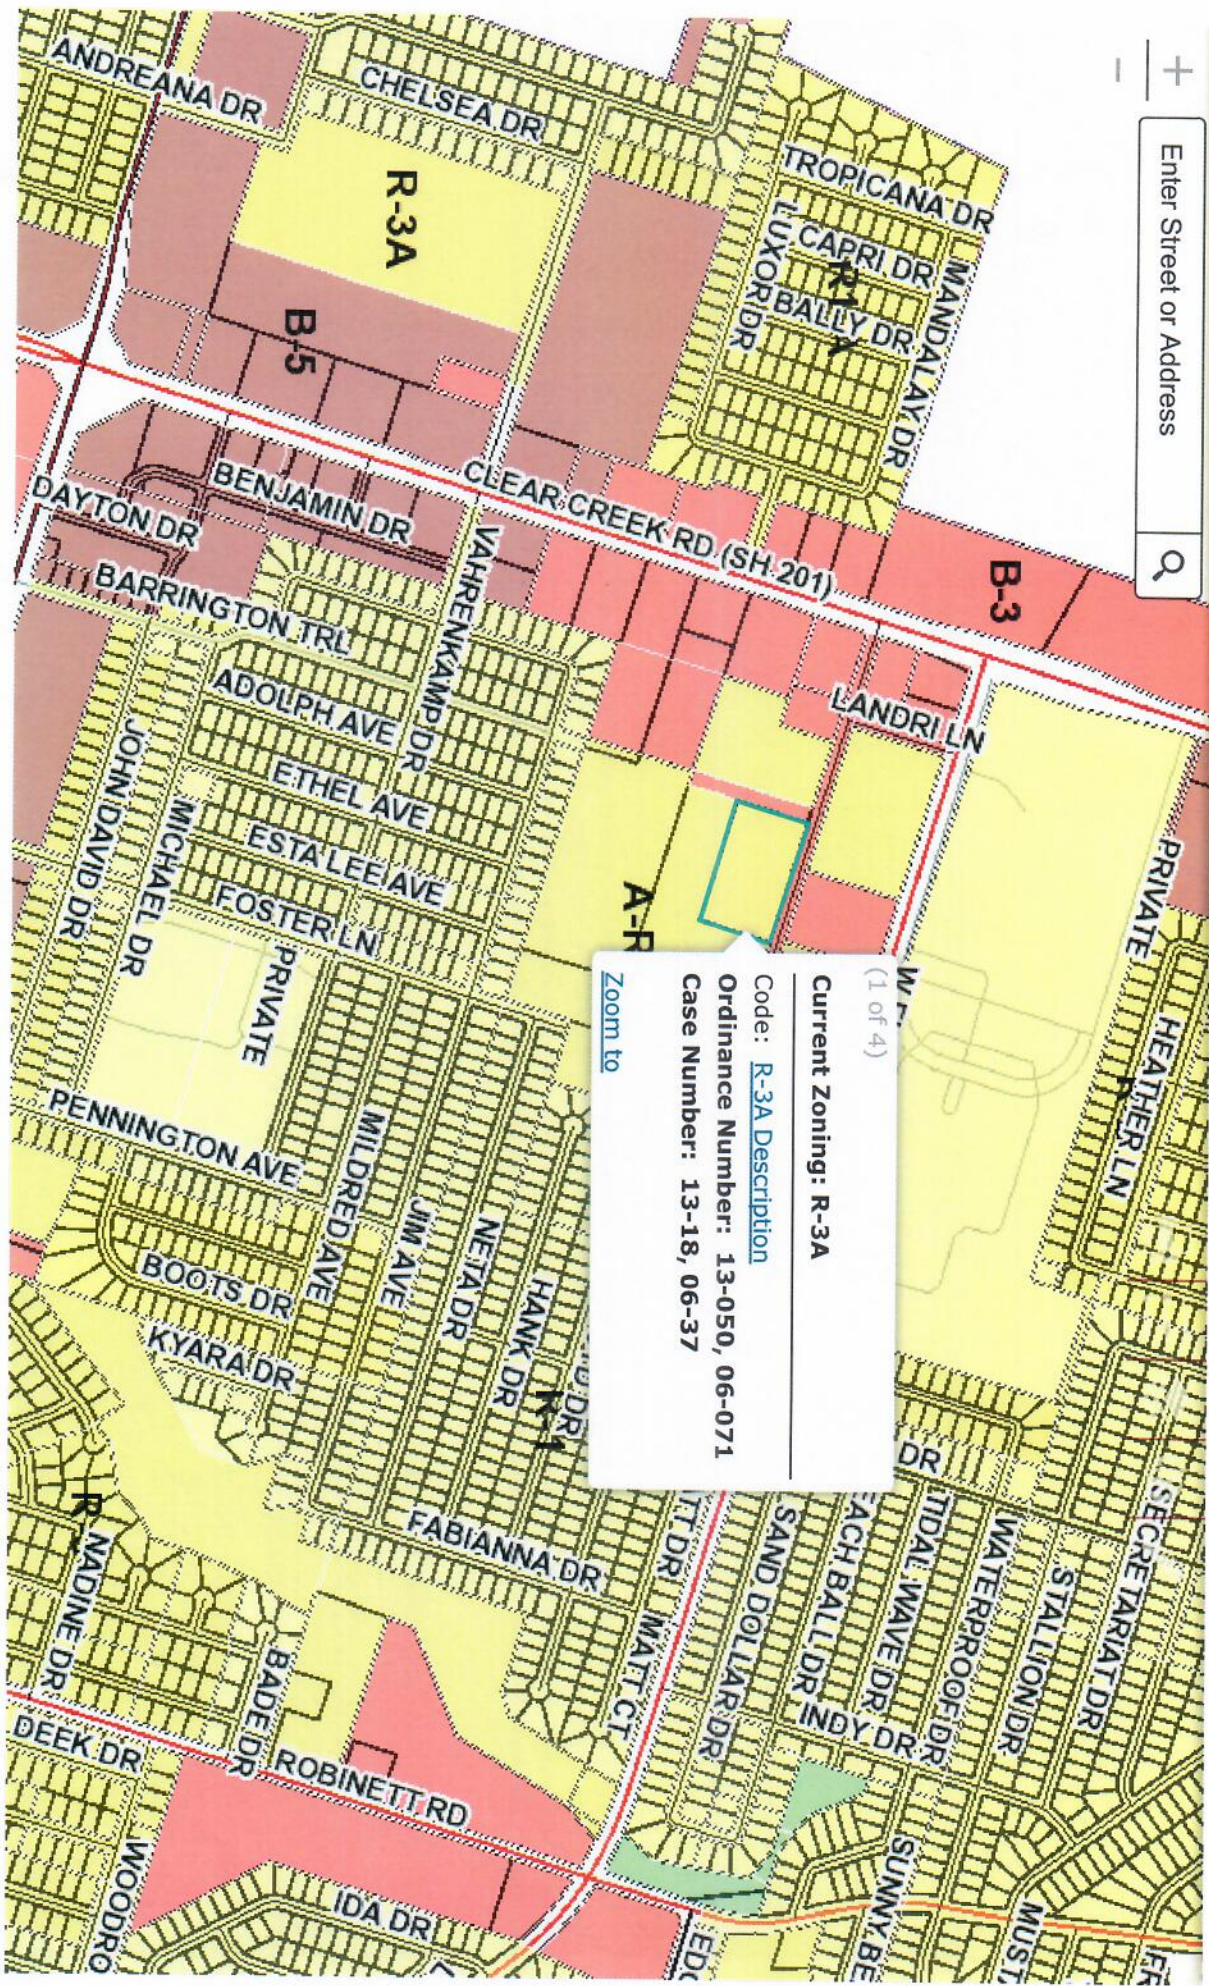

Zoning Map

Enter Street or Address

(1 of 4)

Current Zoning: R-3A

Code: [R-3A Description](#)

Ordinance Number: 13-050, 06-071

Case Number: 13-18, 06-37

[Zoom to](#)

1000ft

3,087,829,861 10,372,979,990 Feet