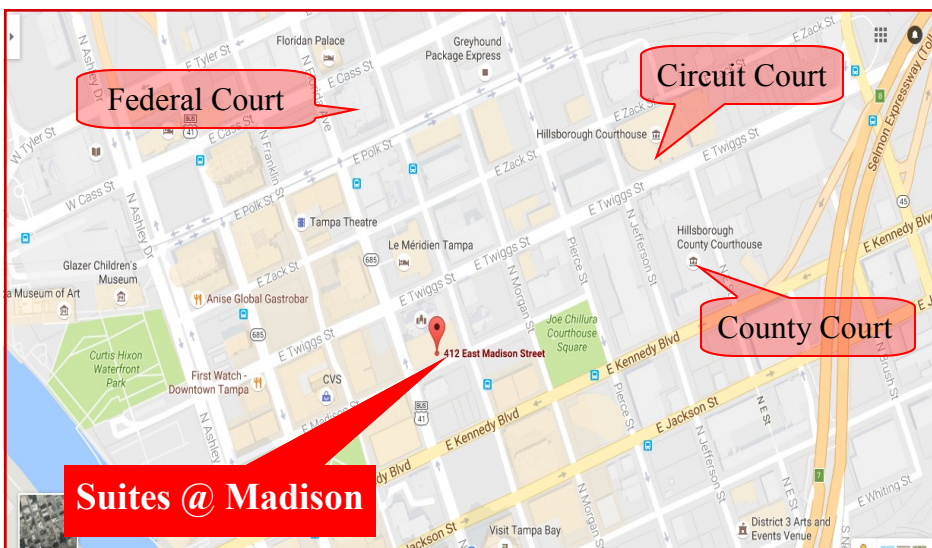

Suites @ Madison

412 E. Madison St., Ste. 1204, Tampa, FL 33602

- **Leases starting at $590*/mo**
- **Furnished**
- **Internet access**
- **Steps from courthouses**
- **Copy + Print services**
- **Covered parking available**
- **Easy access to I-275, I-4 & Expressway**

Suites @ Madison is your downtown Tampa office solution! Closed-door offices with window views. Contemporary design. Total walkability. Conference room. Virtual offices and on-demand desks available!

**For leasing information call (813) 498-2186 or email parker@floridatriplenet.com
Visit our website www.downtowntampaoffice.com**

*Rates based on first year. Subject to change. Offered by Florida Investment Real Estate a Lic. FL Real Estate Brokerage Corp.