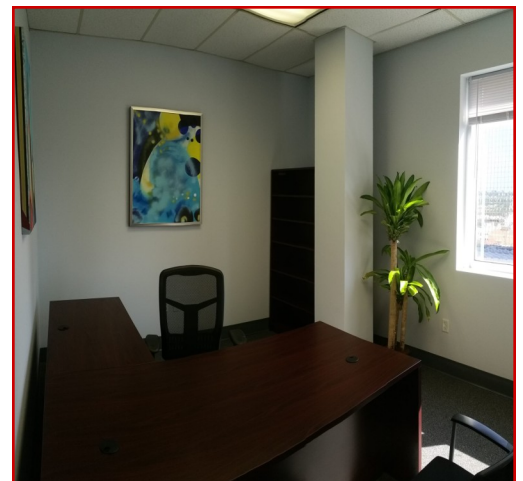

# Suites @ Madison

412 E. Madison St., Ste. 1204, Tampa, FL 33602

- **Leases starting at \$590\*/mo**
- **Furnished**
- **Internet access**
- **Steps from courthouses**
- **Copy + Print services**
- **Covered parking available**
- **Easy access to I-275, I-4 & Expressway**

Suites @ Madison is your downtown Tampa office solution! Closed-door offices with window views. Contemporary design. Total walkability. Conference room. Virtual offices and on-demand desks available!

**For leasing information call (813) 498-2186 or email [parker@floridatriplenet.com](mailto:parker@floridatriplenet.com)  
Visit our website [www.downtowntampaoffice.com](http://www.downtowntampaoffice.com)**