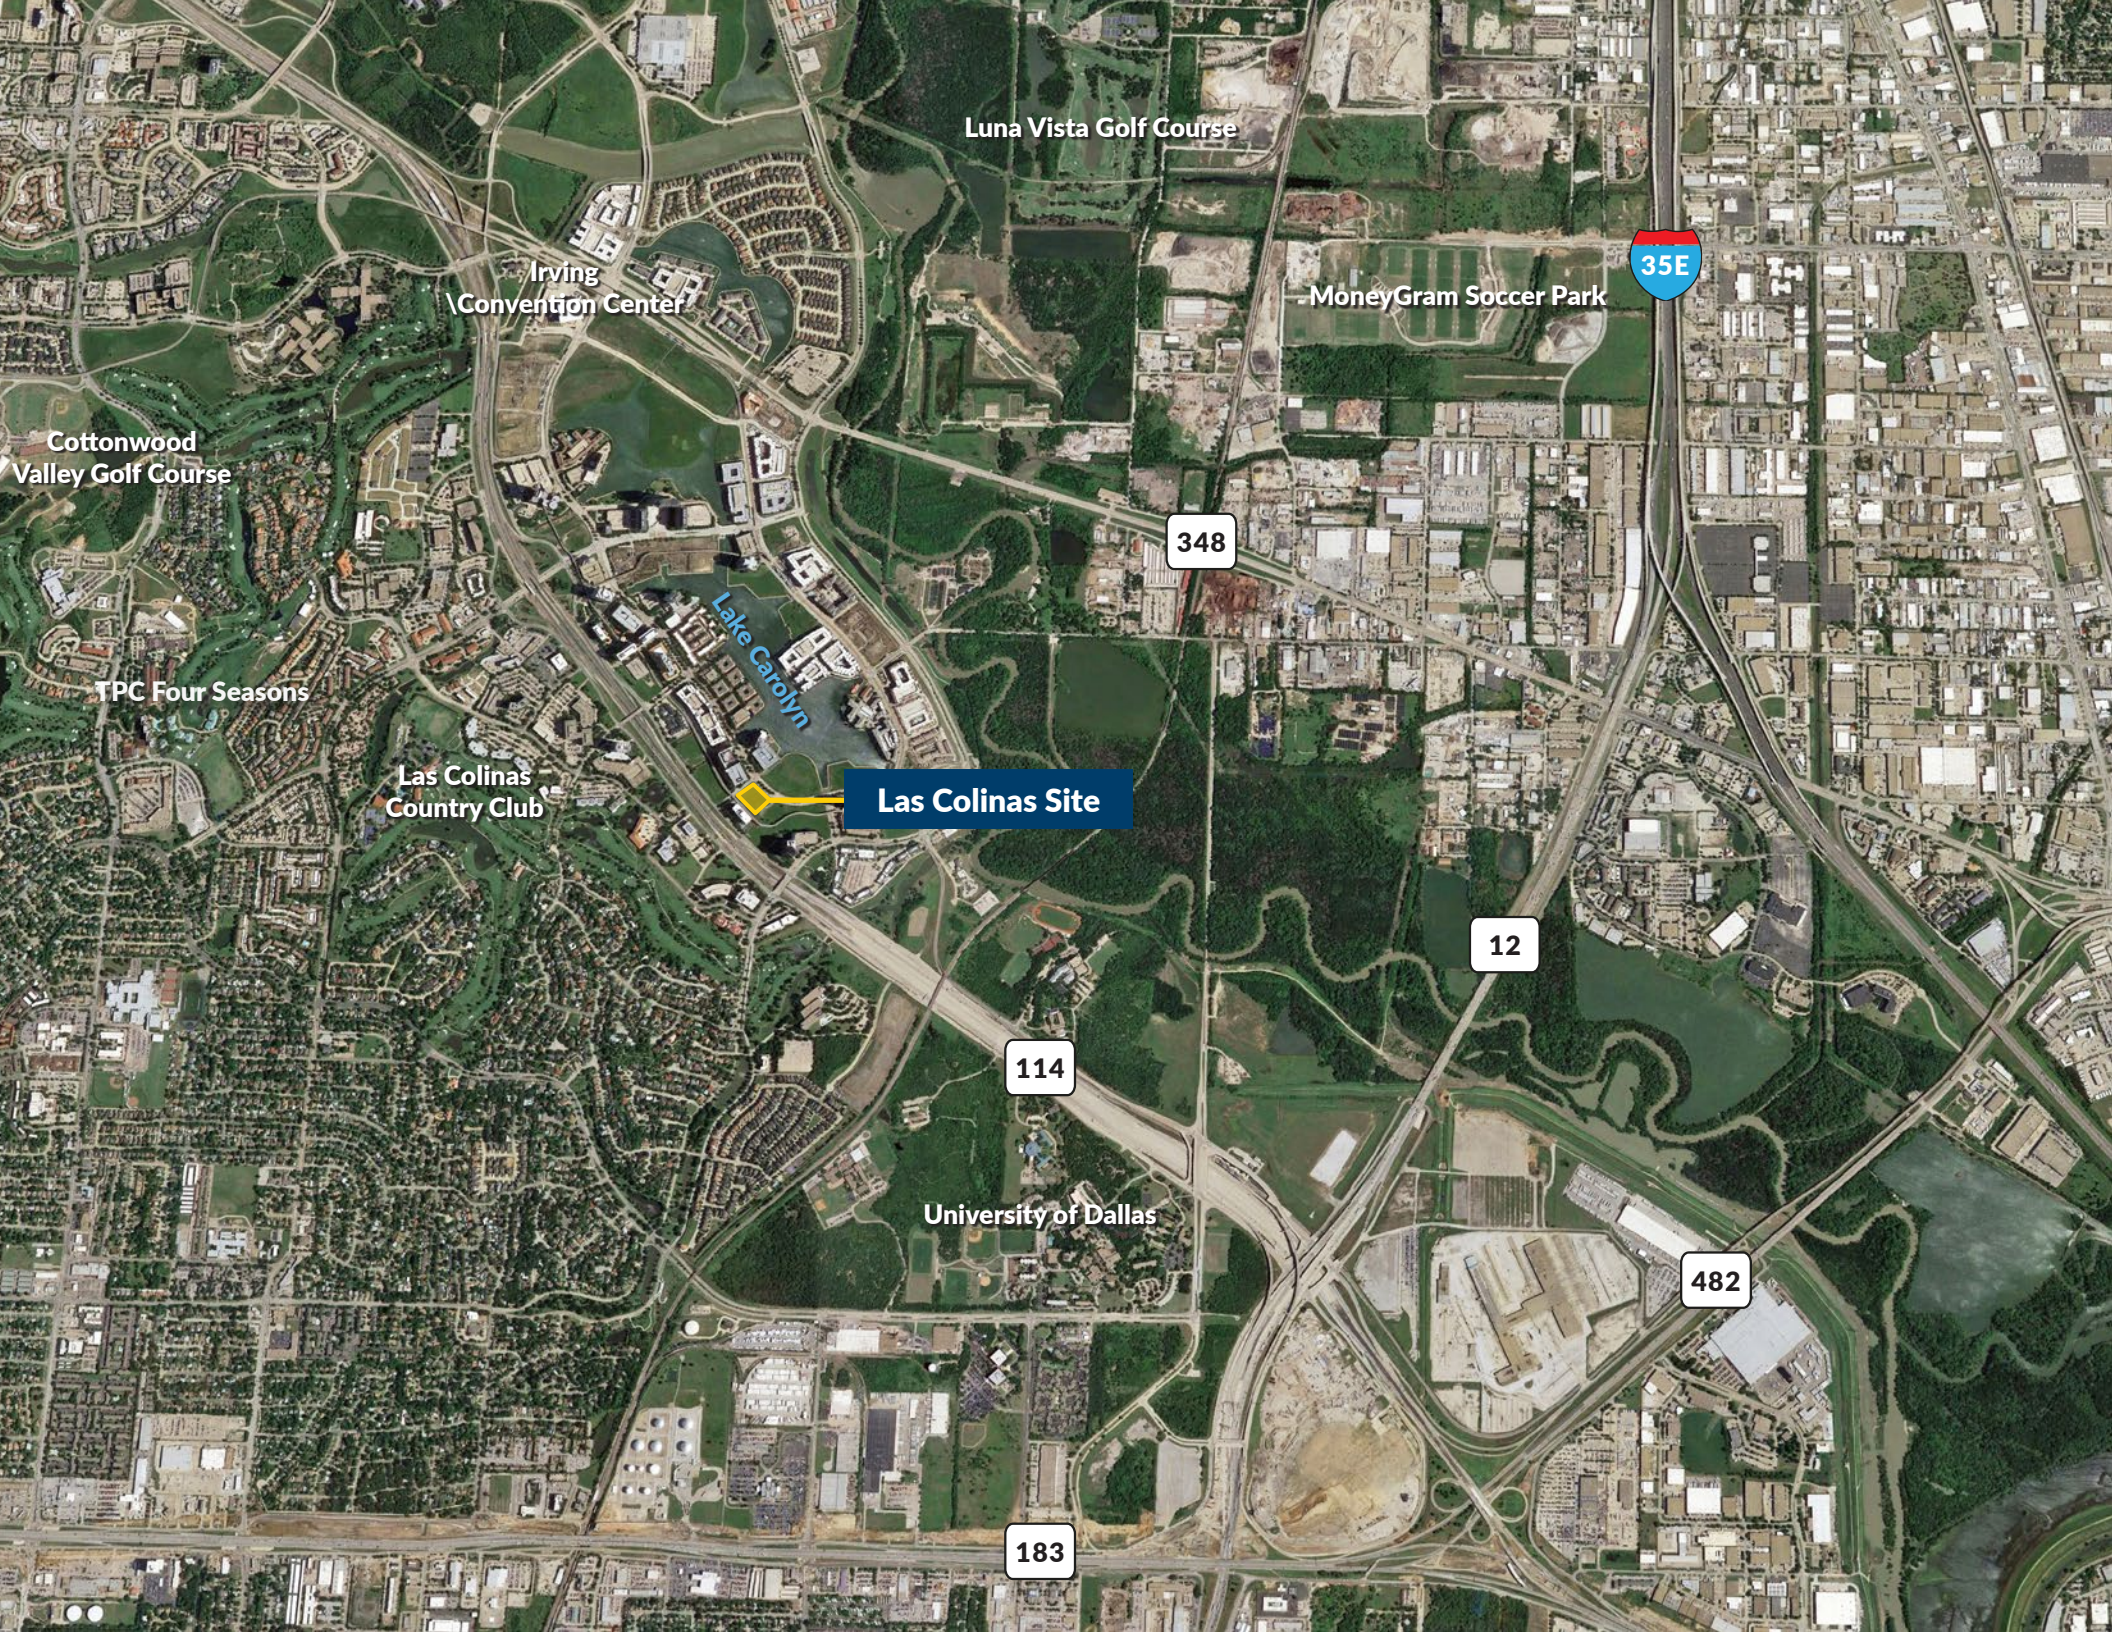

Luna Vista Golf Course

Irving
Convention Center

MoneyGram Soccer Park

35E

348

Cottonwood
Valley Golf Course

TPC Four Seasons

Las Colinas
Country Club

Las Colinas Site

Lake Carolyn

12

114

University of Dallas

482

183