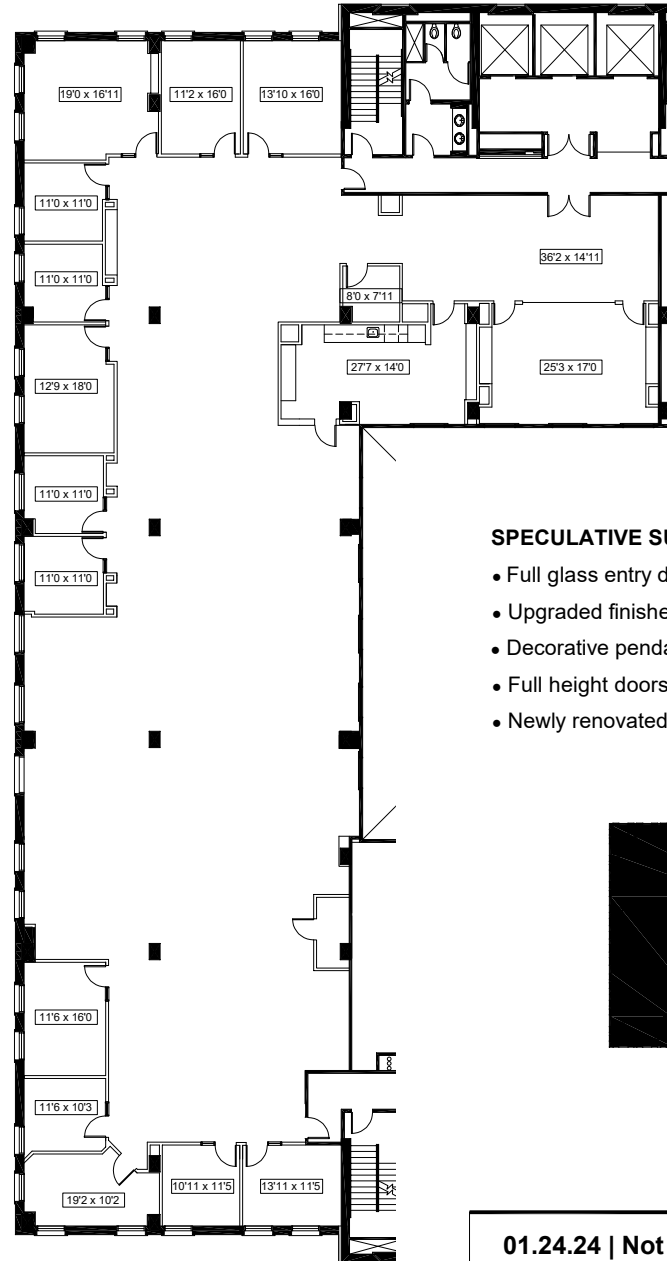

**Suite 590 | 10,762 RSF**

1355 Peachtree Street | Atlanta, GA 30309

1355  
PEACHTREE

**SPECULATIVE SUITE ATTRIBUTES**

- Full glass entry doors
- Upgraded finishes and lighting
- Decorative pendants at conference room
- Full height doors and oversized sidelites
- Newly renovated common areas and restrooms

Key Plan

Jessica Doyle 404.408.1264  
Graham Little 404.771.7957

01.24.24 | Not To Scale