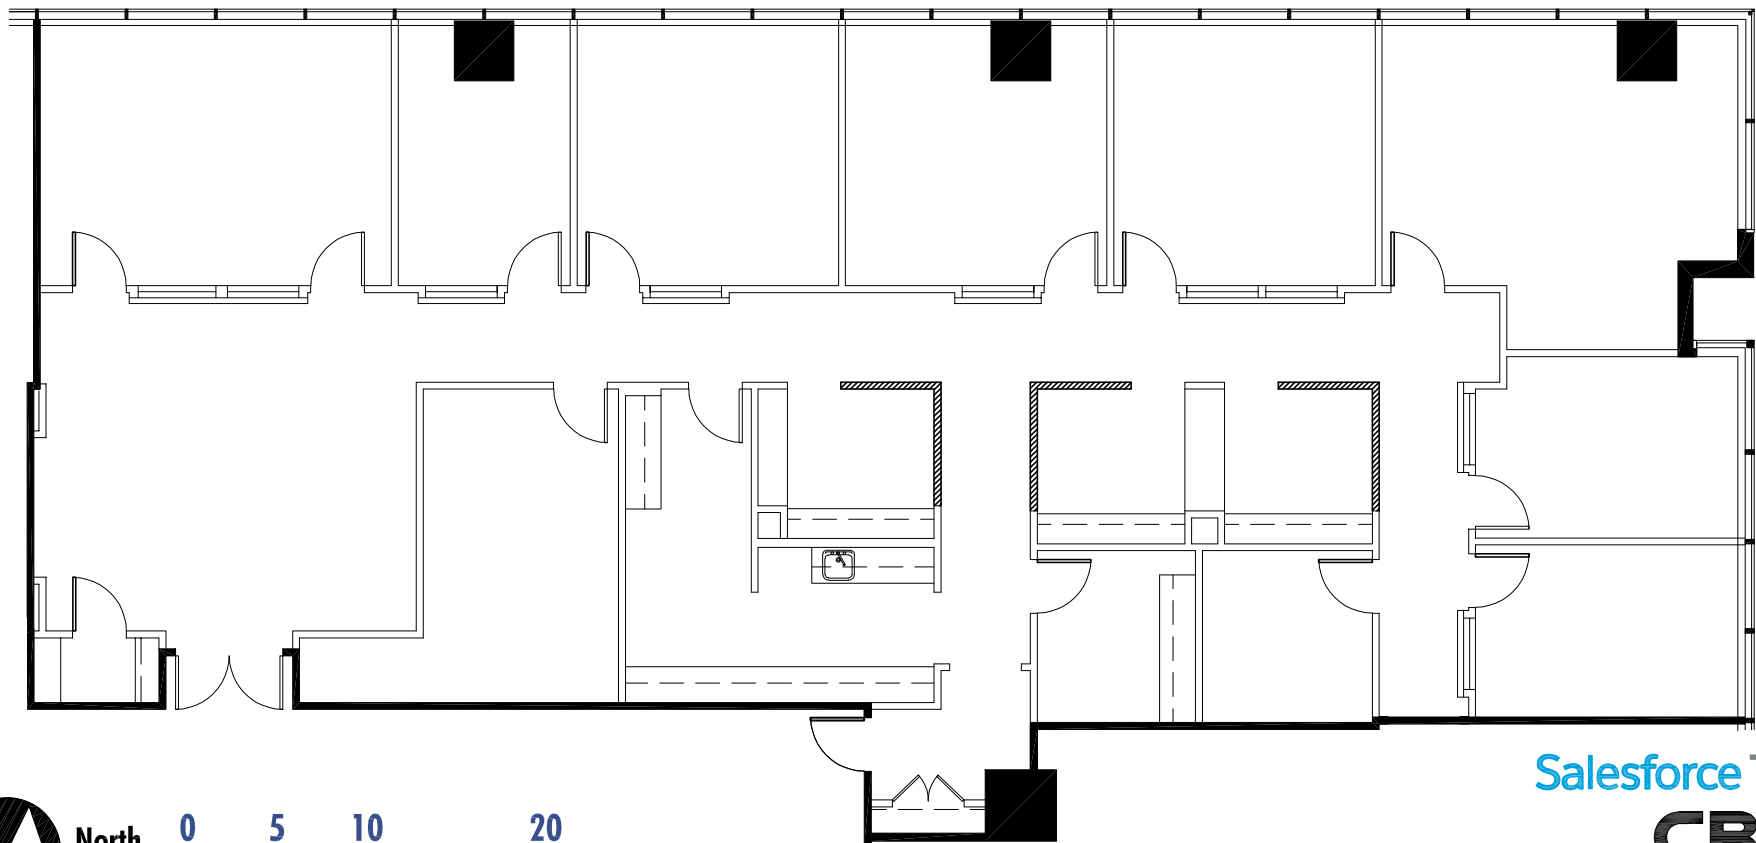

Key Plan

*This suite has not been field verified by VeenendaalCave, Inc.

Salesforce Tower
CBRE
BANYAN STREET
CAPITAL

NELSON

Salesforce Tower • Suite 2450 • 4,417 RSF

Available Suite