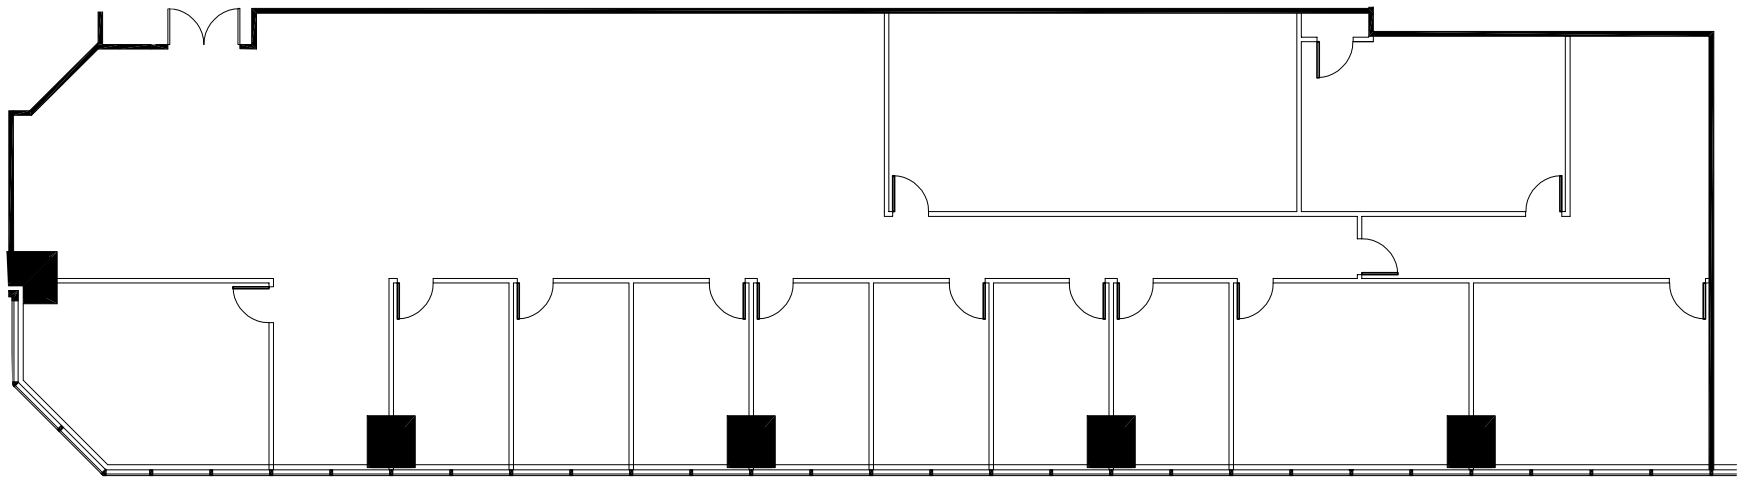

Key Plan

North

SCALE: 1/16" = 1'-0"

Salesforce Tower

CBRE

**BANYAN STREET
CAPITAL**

NELSON

Salesforce Tower • Suite 1750 • 6,067 RSF

Available Suite