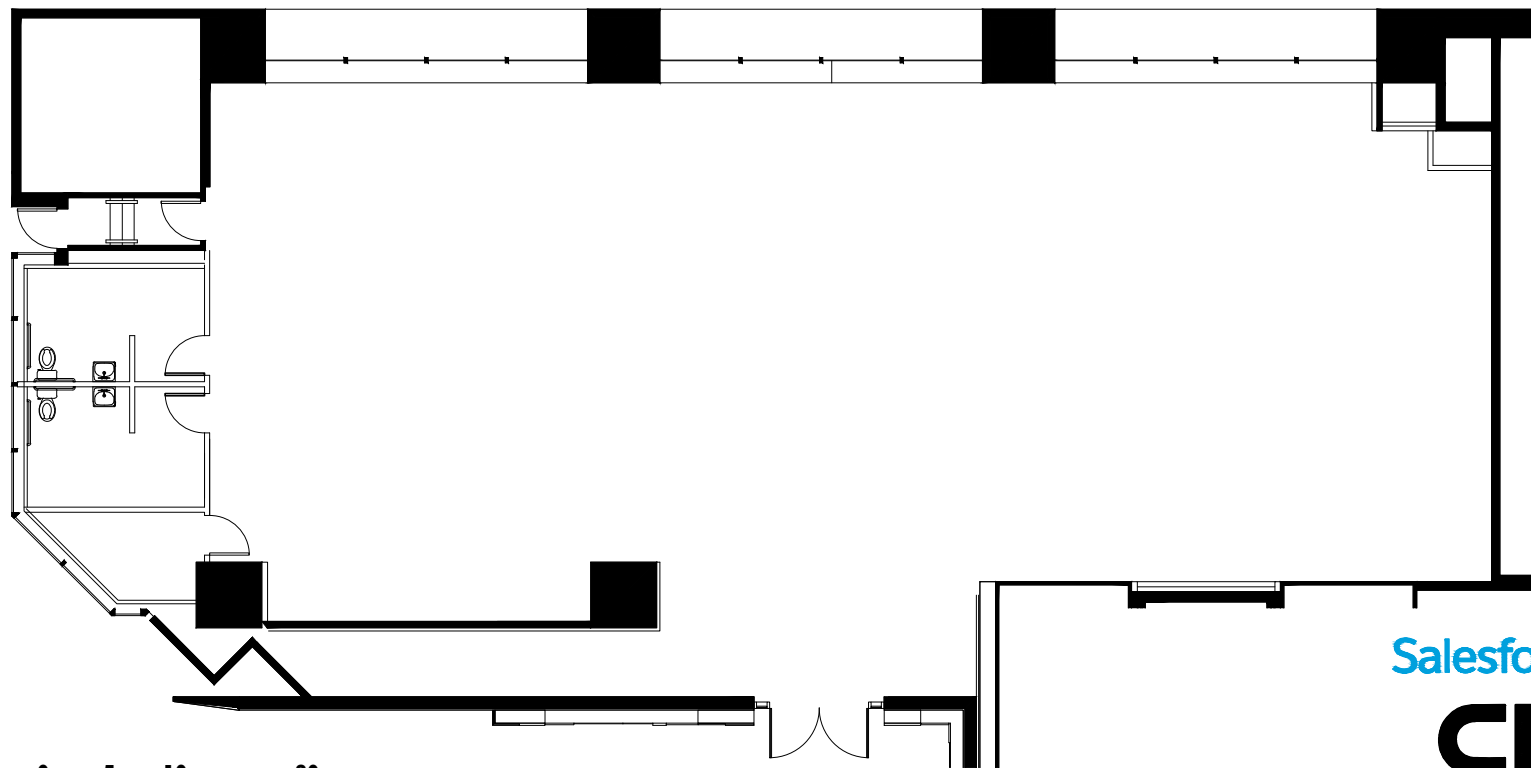

Key Plan

North

Salesforce Tower

CBRE

BANYAN STREET
CAPITAL

NELSON

Salesforce Tower • Suite 110 • 5,554 RSF

Available Suite