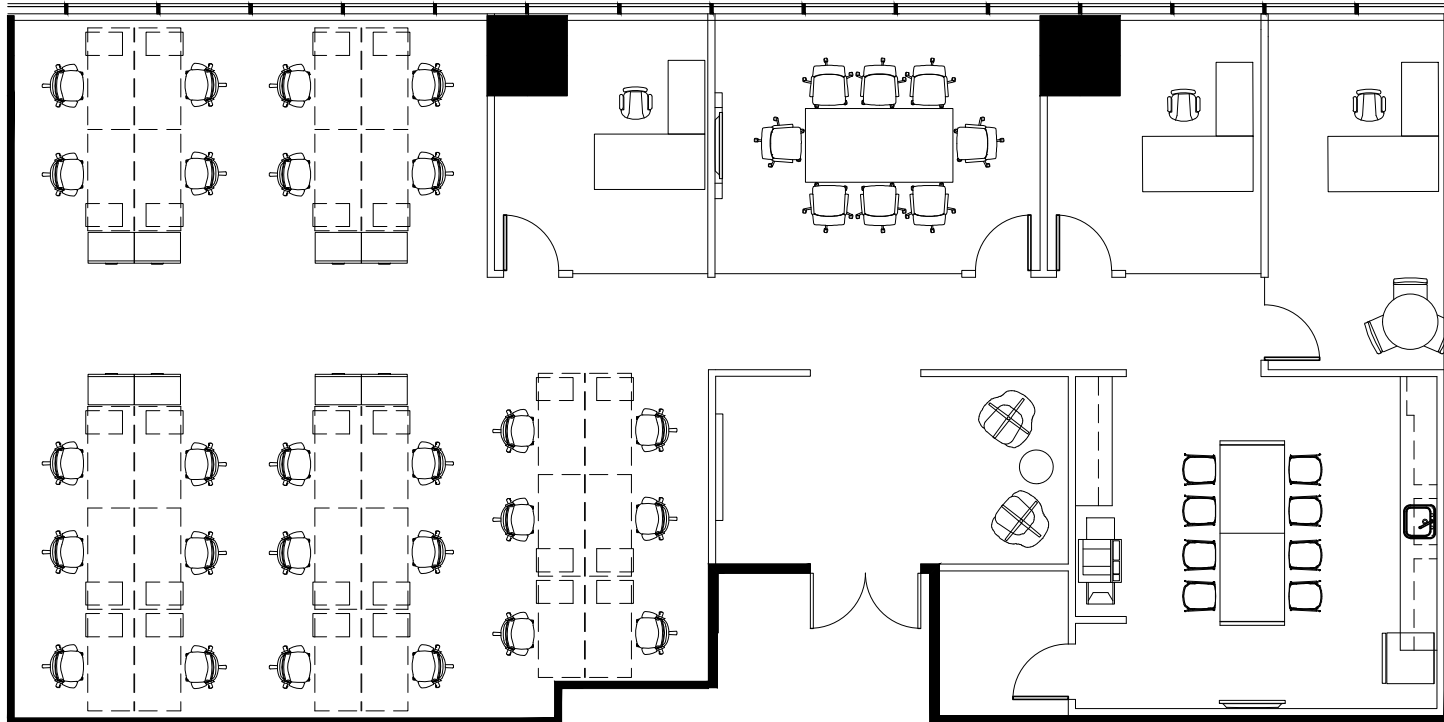

Key Plan

North

[CLICK TO VIEW IN 360 VIRTUAL SPACE](#)

Salesforce Tower

**CBRE**

**BANYAN STREET  
CAPITAL**

**NELSON**

**Salesforce Tower • Suite 810 • 3,698 RSF**

**Available Suite**