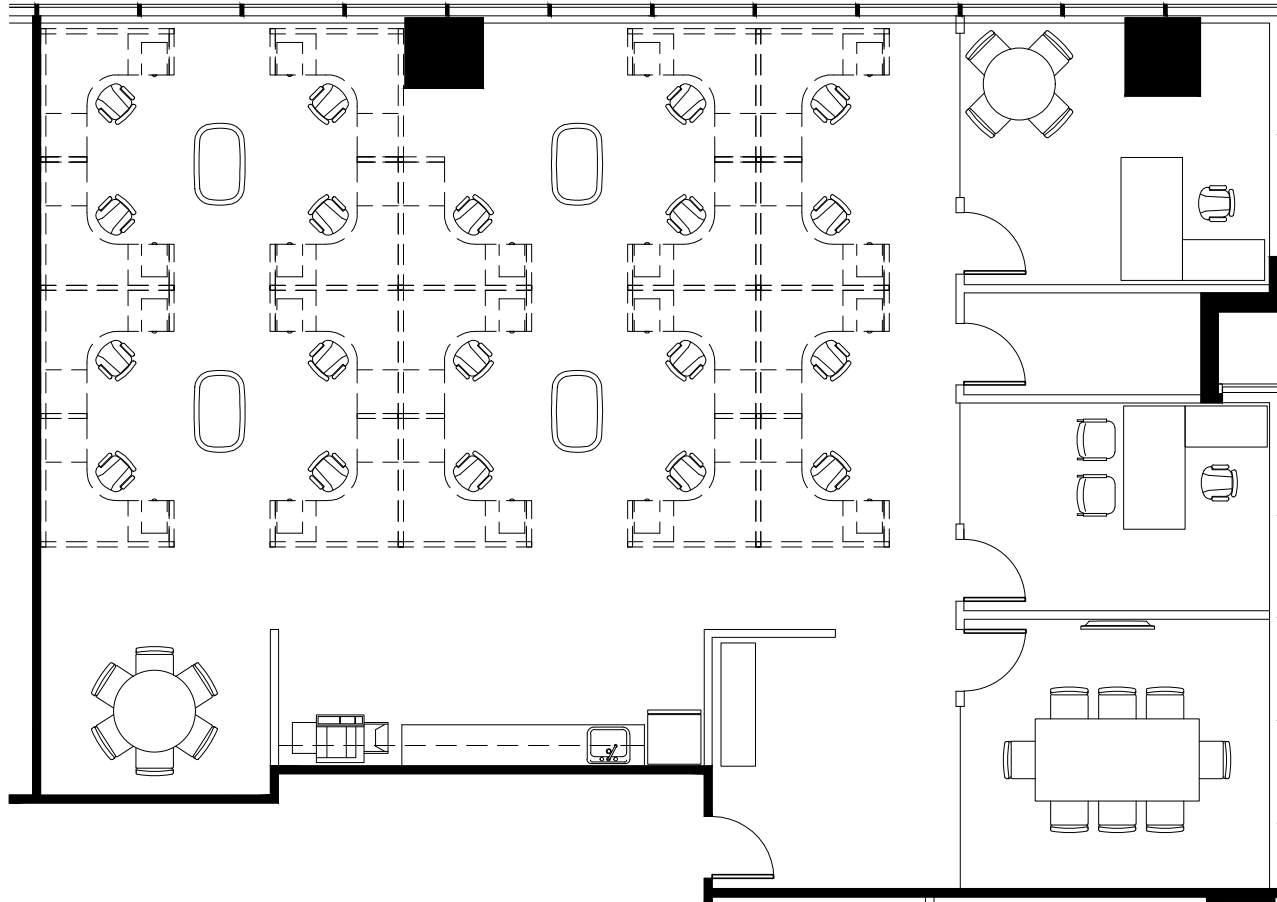

Key Plan

North

CLICK TO VIEW IN  
360 VIRTUAL SPACE

\*This suite has not been field surveyed by NELSON.

Salesforce Tower

**CBRE**

BANYAN STREET  
CAPITAL

**NELSON** Salesforce Tower • Suite 2150 • 2,460 RSF

**Available Suite**