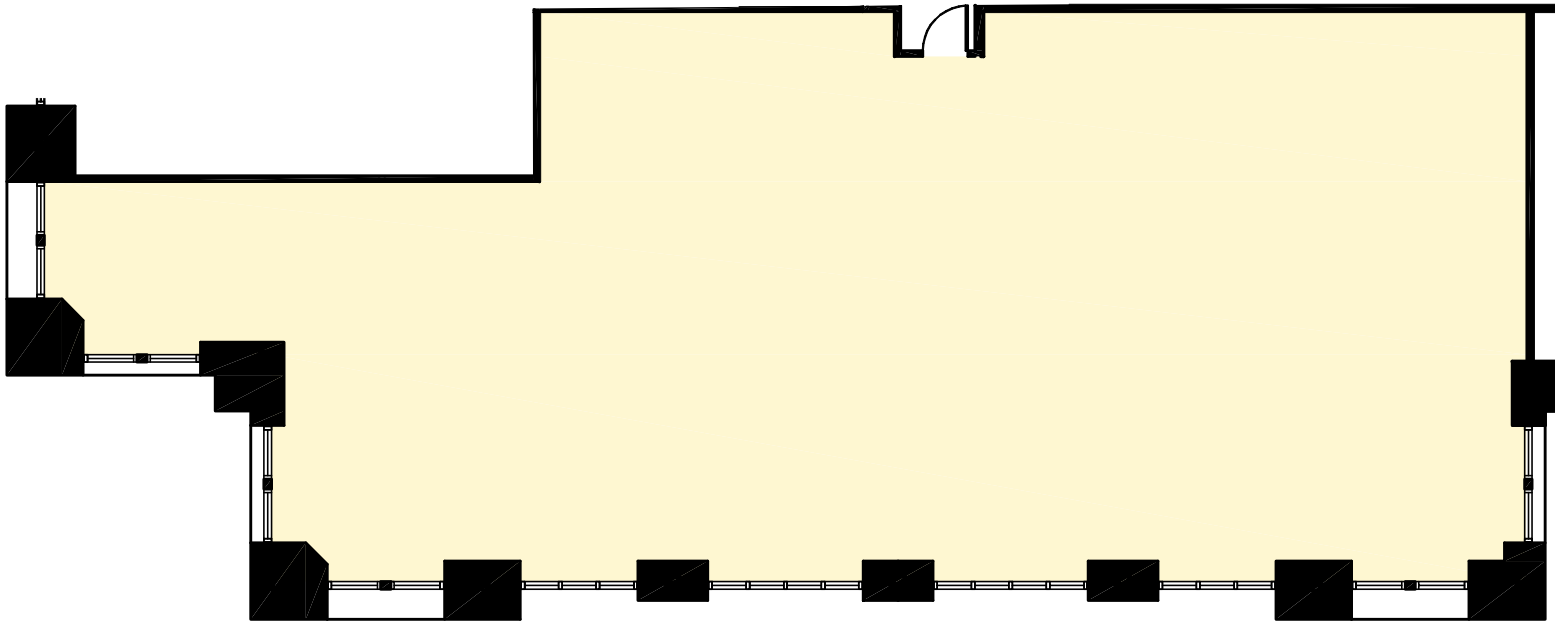

KEY PLAN

North

191 Peachtree • Suite 3850 • 3,776 RSF

Available Suite