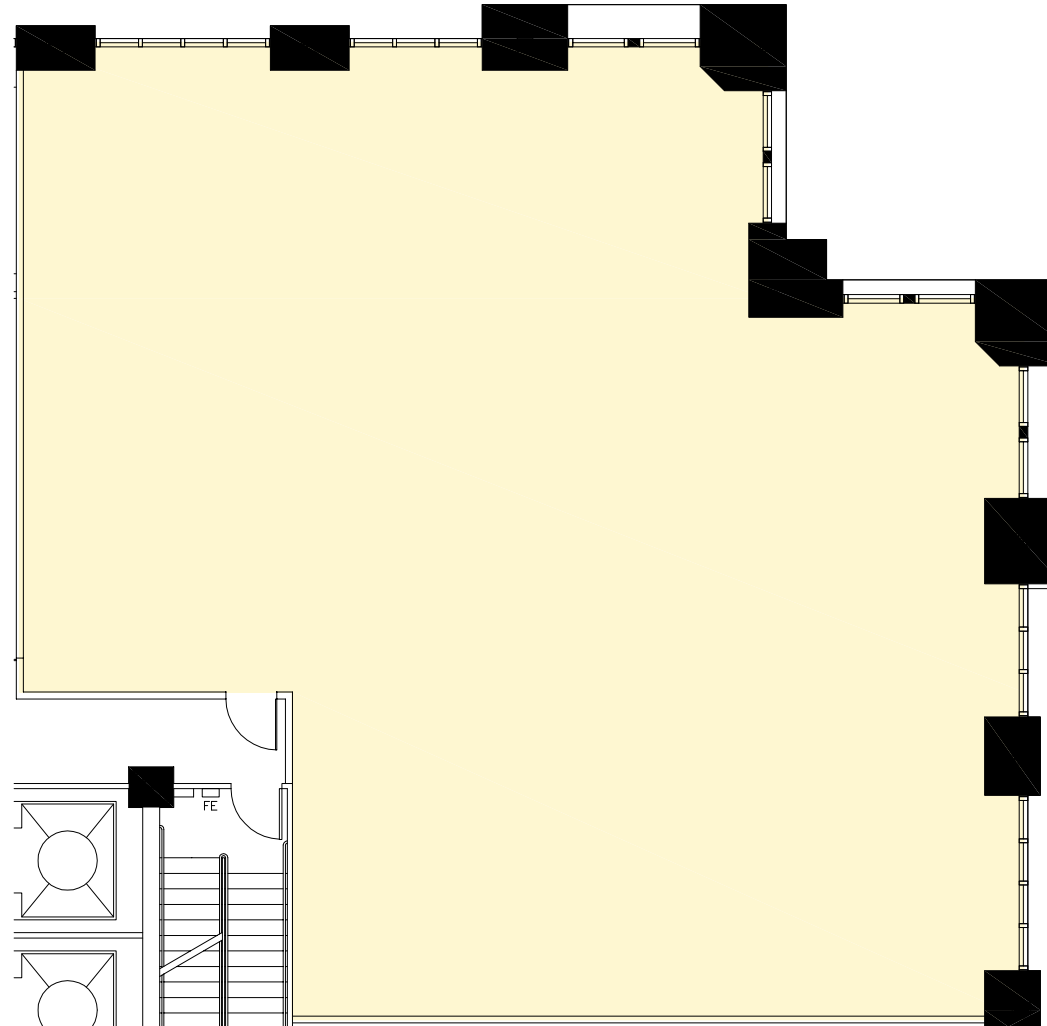

KEY PLAN

\*This suite has not been field surveyed by NELSON

**191 Peachtree • Suite 1020 • 3,534 RSF**

**Available Suite**