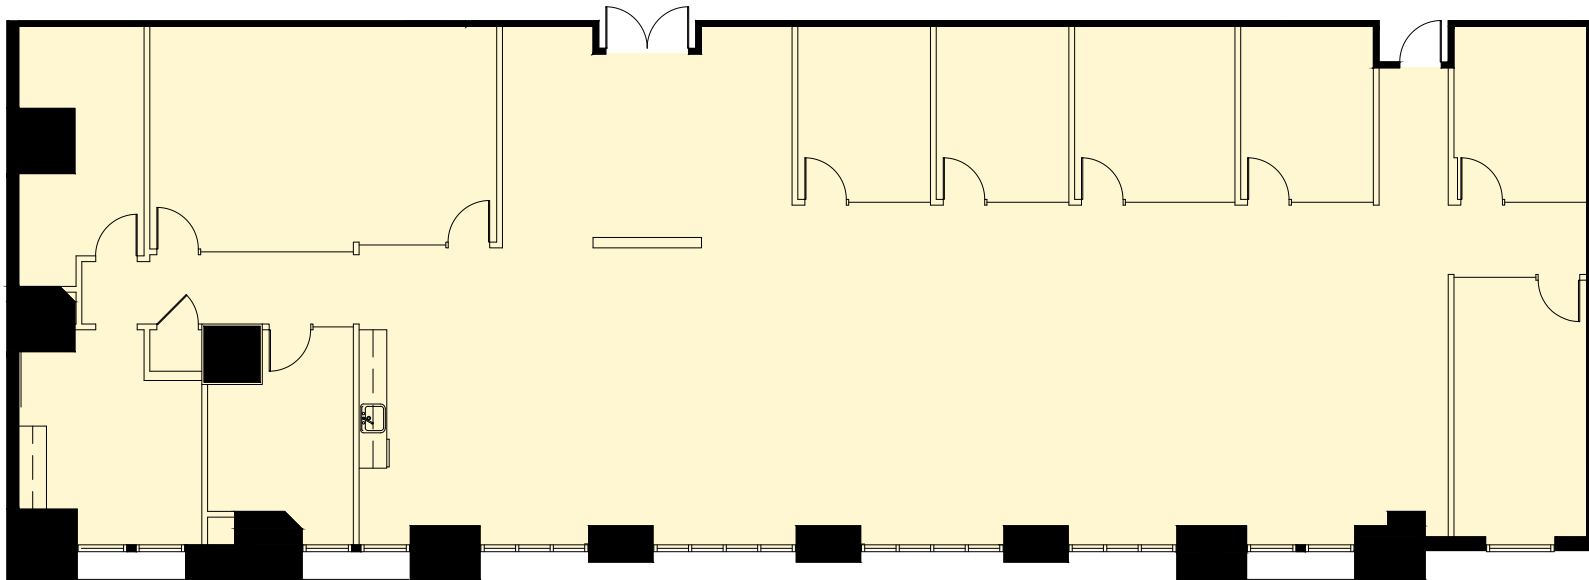

KEY PLAN

NELSON 191 Peachtree • Suite 750 • 5,059 RSF

As-Built