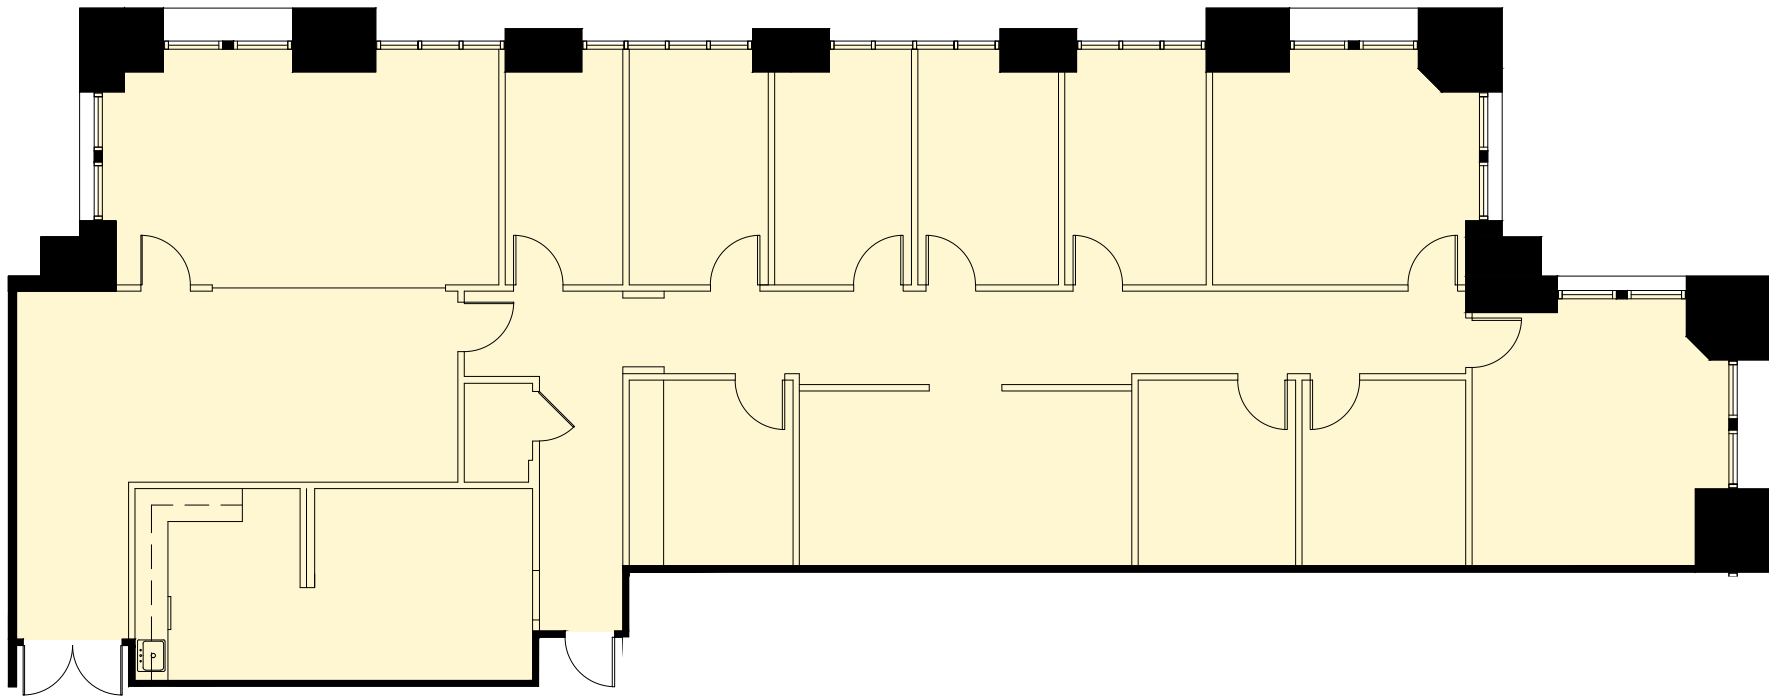

KEY PLAN

NELSON 191 Peachtree • Suite 3825 • 3,853 RSF

As-Built