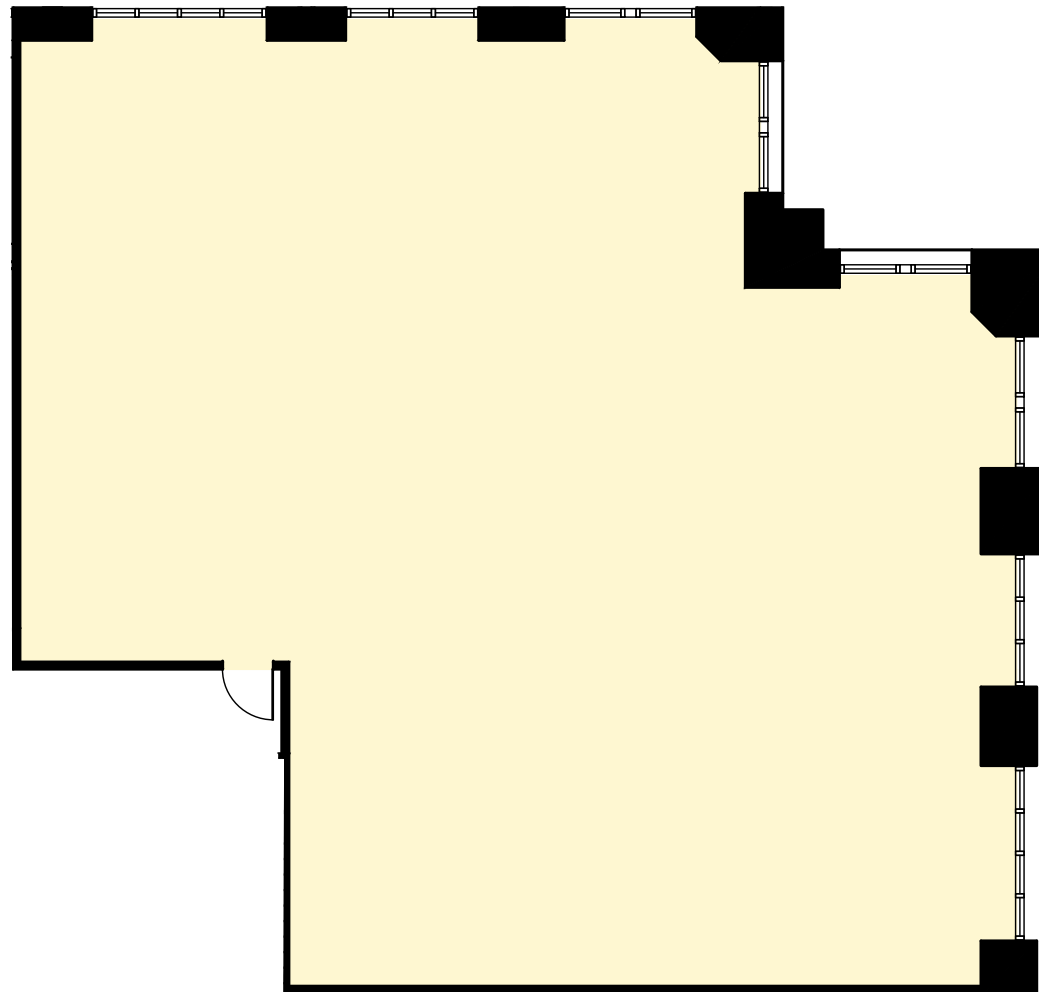

KEY PLAN

North

**NELSON** 191 Peachtree • Suite 1010 • 3,534 RSF

**As-Built**