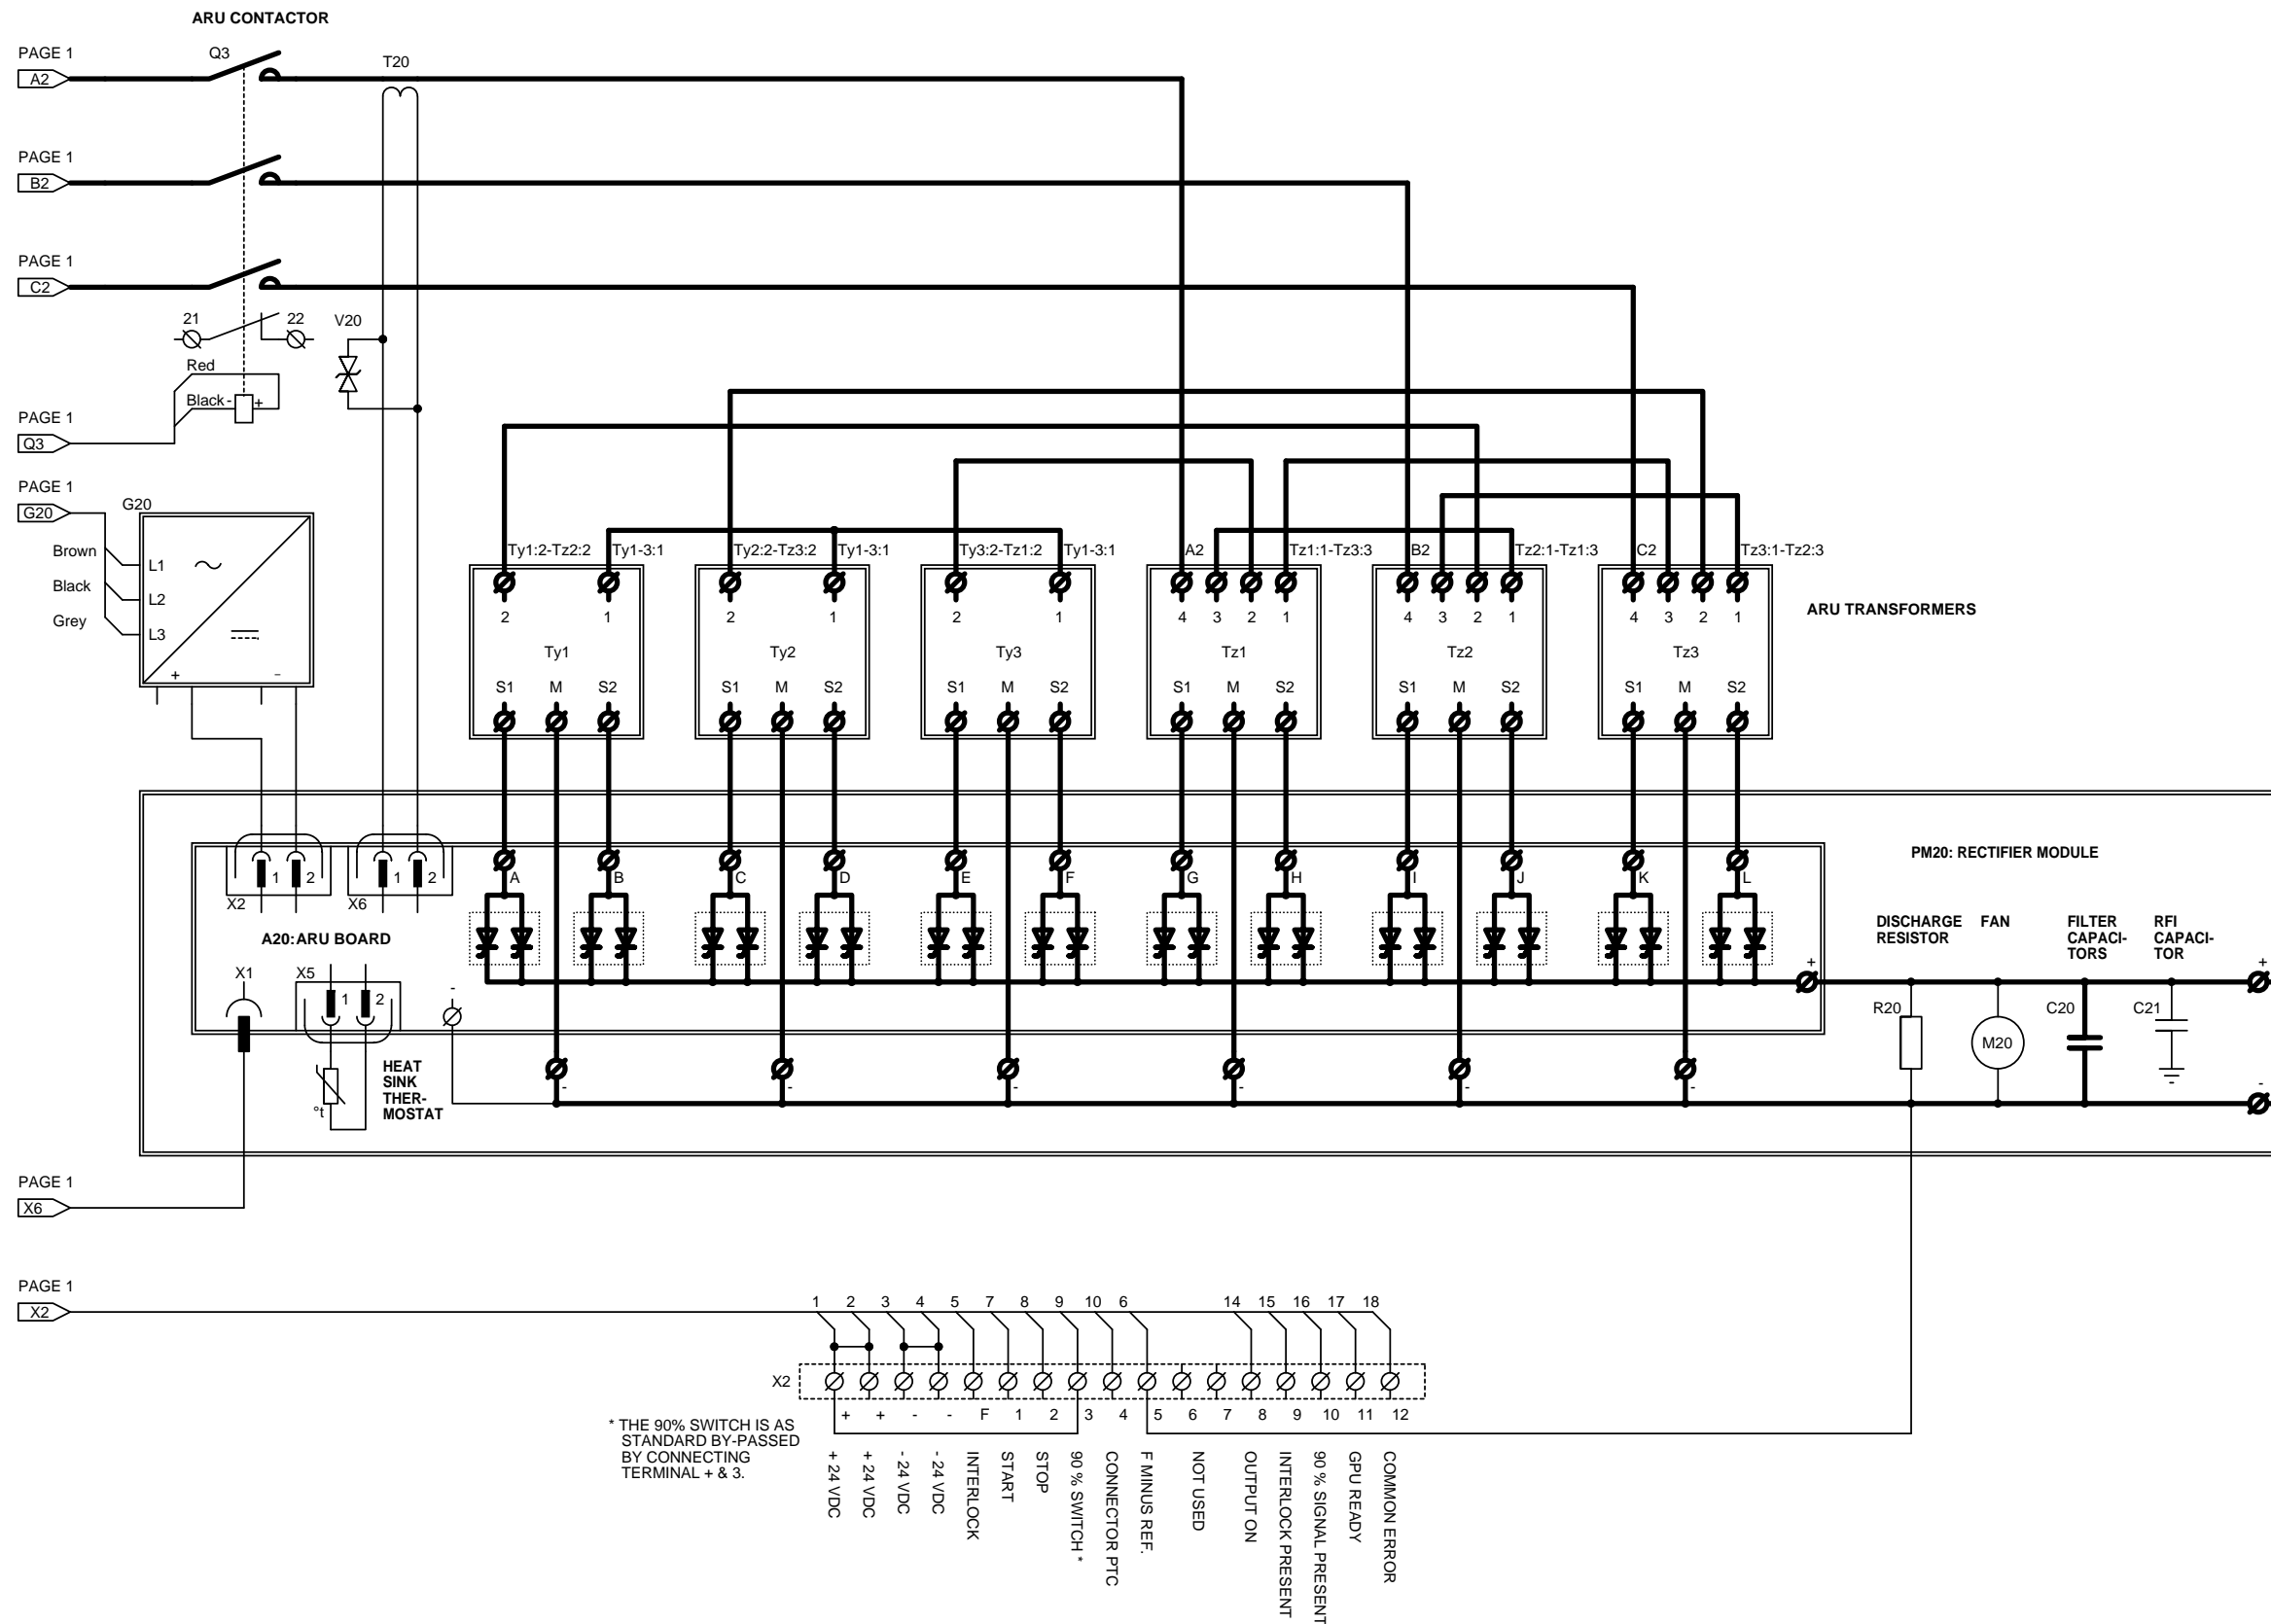

Distributed By:
 Mark C. Pope Associates, Inc.
 4910 Martin Court
 Smyrna, GA 30082
 800-299-2999, info@markc pope.com

		400 Hz GPU with 28 VDC Active Rectifier Unit	
		2400-Series, 30 - 90 kVA	
Type:	Title:		Page:
25.04.14 RA		Main Circuit and Instrumentation 1 (2)	
Drawn:	Approved:	Scale:	Revised:
25.04.14	RA	A3	050914/RA
Rev.:		Drg.no.:	
B		478.103	

Distributed By:
 Mark C. Pope Associates, Inc.
 4910 Martin Court
 Smyrna, GA 30082
 800-299-2999, info@markc pope.com

				400 Hz GPU with 28 VDC Active Rectifier Unit	
Type: 2400-Series, 30 - 90 kVA		Title: Main Circuit and Instrumentation			Page: 2 (2)
Drawn: 25.04.14	Approved: RA	Scale: A3	Revised: 050914/RA	Rev.: B	Drg.no.: 478.103