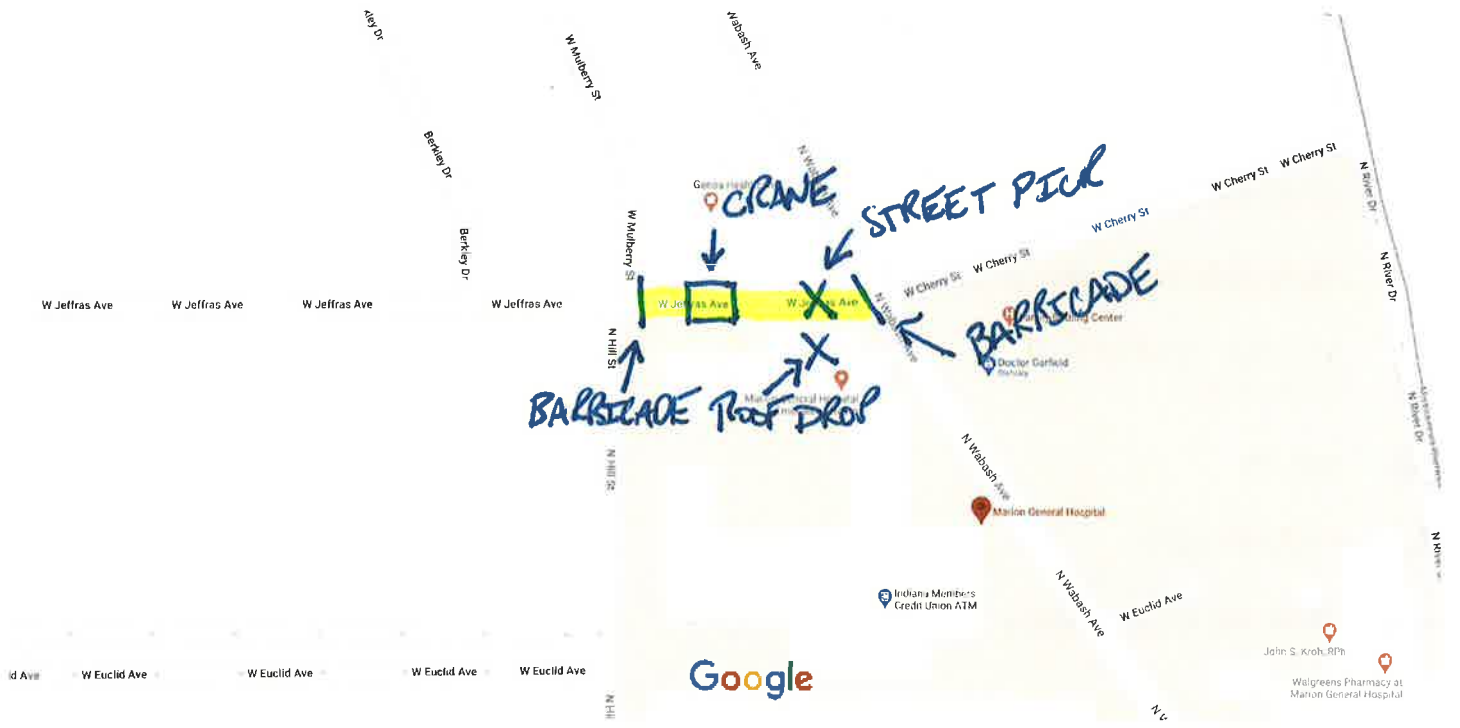

Google Maps Marion General Hospital

Map data ©2020 50 ft

Marion General Hospital

2.4 ★ ★ ★ (73)

Hospital

Directions

Save

Nearby

Send to your phone

Share