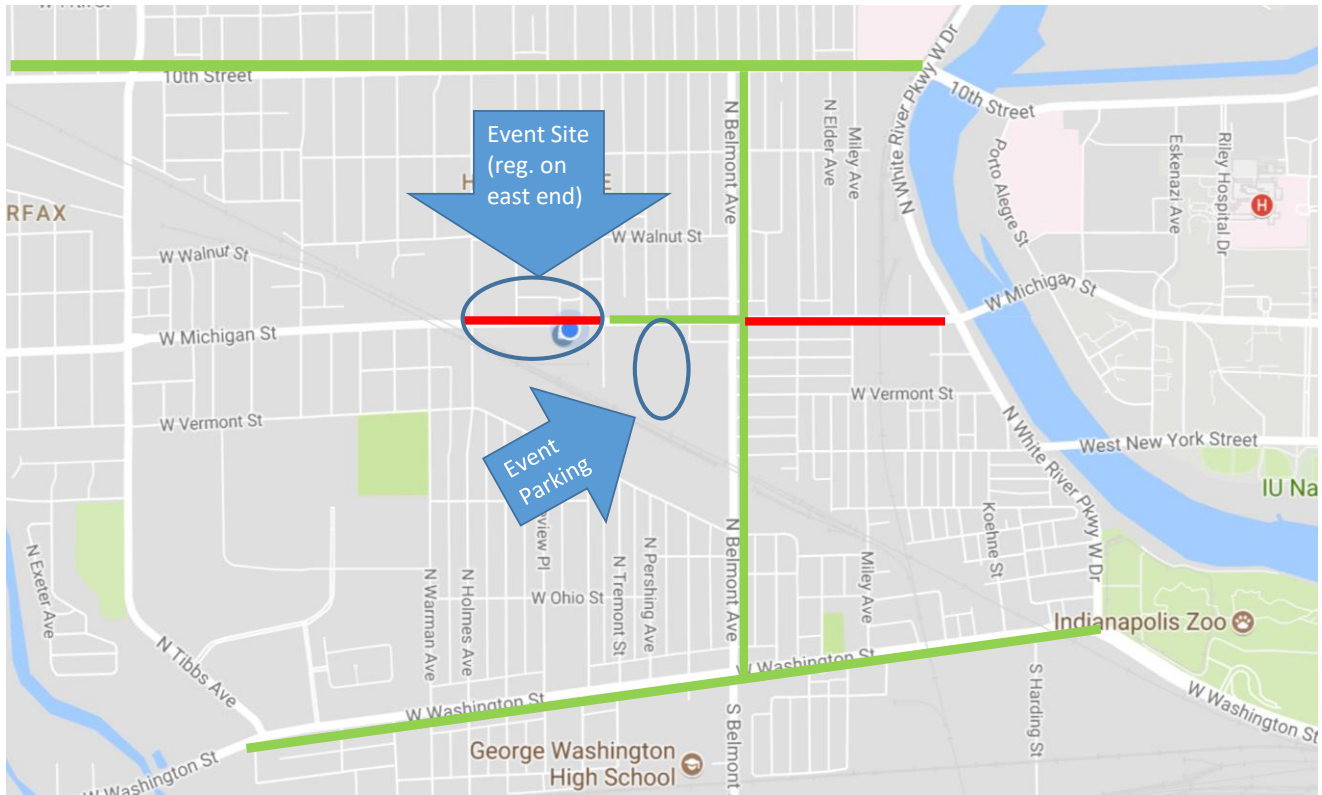

**Gus Macker River West Classic
Area Road Map & Parking**

Map Key	
Closed Road	
Preferred Route	
Event Space	