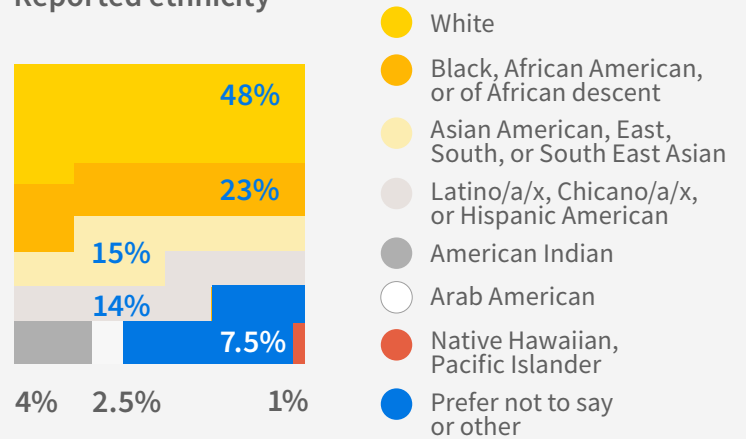

IDEALIST GRAD SCHOOL FAIR ATTENDANCE

First time attendees vs. repeat

Program connections made

Over 70% expressed interest in enrolling in a grad program one year after attending an Idealist Grad School Fair.

ATTENDEE GRAD SCHOOL PREFERENCES

Relocating for graduate school

Part time vs. full time

In-person instruction vs. distance learning

ATTENDEE DEMOGRAPHICS

Age

Reported ethnicity

Reported gender

Attendee location

ATTENDEE EMPLOYMENT

Level of employment

Sector breakdown

Unemployed vs. employed