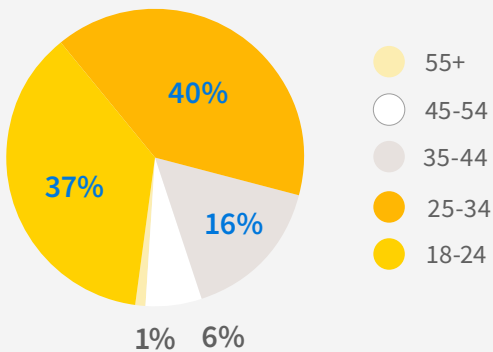

IDEALIST GRAD SCHOOL FAIR ATTENDANCE

First time attendees vs. repeat

Program connections made

Over 70% expressed interest in enrolling in a grad program one year after attending an Idealist Grad School Fair.

ATTENDEE GRAD SCHOOL PREFERENCES

Relocating for graduate school

Part time vs. full time

In-person instruction vs. distance learning

ATTENDEE DEMOGRAPHICS

Age

Reported ethnicity

Reported gender

Attendee location

ATTENDEE EMPLOYMENT

Level of employment

Sector breakdown

Unemployed vs. employed