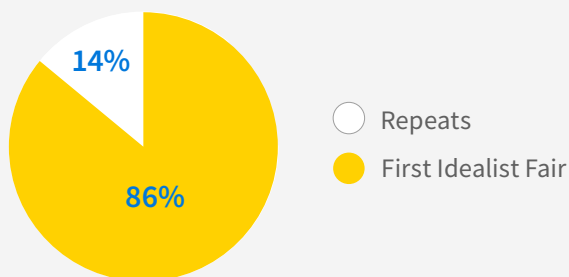

Idealist Grad Schools connects your graduate program with a diverse group of civically-engaged students, aspiring students, and professionals.

Wondering who you'll meet at an Idealist Grad School Fair? Check out the breakdown from our virtual 2020 season!

IDEALIST GRAD SCHOOL FAIR ATTENDANCE

First time attendees vs. repeat

Program connections made

Over 70% expressed interest in enrolling in a grad program one year after attending an Idealist Grad School Fair.