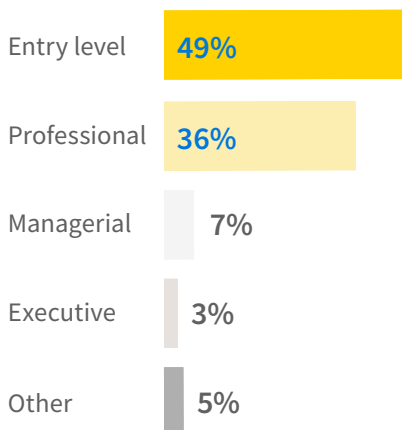

IDEALIST GRAD SCHOOL FAIR ATTENDANCE

First time attendees vs. repeat

Program connections made

Over 70% expressed interest in enrolling in a grad program one year after attending an Idealist Grad School Fair.

ATTENDEE GRAD SCHOOL PREFERENCES

Relocating for graduate school

Part time vs. full time

In-person instruction vs. distance learning

ATTENDEE DEMOGRAPHICS

Age

Reported ethnicity

Reported gender

Attendee location

ATTENDEE EMPLOYMENT

Level of employment

Sector breakdown

Unemployed vs. employed