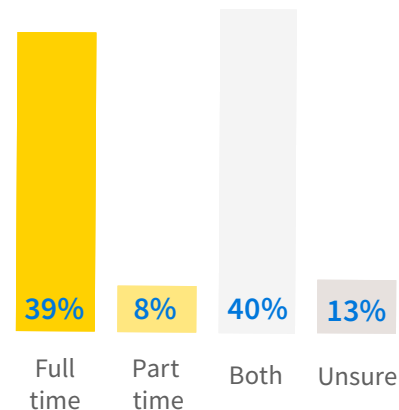

IDEALIST GRAD SCHOOL FAIR ATTENDANCE

First time attendees vs. repeat

Program connections made

Over 70% expressed interest in enrolling in a grad program one year after attending an Idealist Grad School Fair.

ATTENDEE GRAD SCHOOL PREFERENCES

Relocating for graduate school

Part time vs. full time

In-person instruction vs. distance learning

ATTENDEE DEMOGRAPHICS

Age

Reported ethnicity

Reported gender