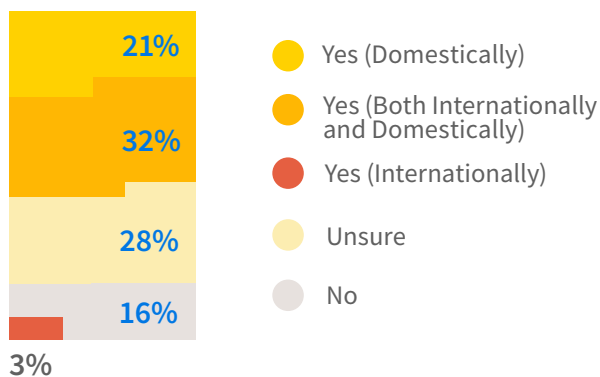

IDEALIST GRAD SCHOOL FAIR ATTENDANCE

First time attendees vs. repeat

Program connections made

Over 70% expressed interest in enrolling in a grad program one year after attending an Idealist Grad School Fair.

ATTENDEE GRAD SCHOOL PREFERENCES

Relocating for graduate school

Part time vs. full time

In-person instruction vs. distance learning

ATTENDEE DEMOGRAPHICS

Age

Reported ethnicity

Reported gender