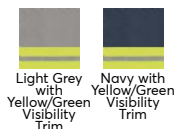

## SP14-EHV

Sometimes you need to stand out more than your work. Our Enhanced Visibility Industrial Work Shirt comes in a professional grey with yellow/silver/yellow reflective striping to make sure you stand out from your surroundings. The shirt also comes with a two-piece, lined collar with sewn-in stays, a button-front closure, and two button-thru, hex-style pockets to complete your clean cut and practical look.

- Primary Closure: Button
- Wash Care : Industrial Laundry - Heavy Soil, Industrial Laundry - Light Soil, Home Wash
- Fabric: 4.25 oz. Poplin
- Blend: Body: 65% Polyester / 35% Cotton
- Closure: Six buttons down front with gripper at neck
- Collar: Two-piece lined collar with sewn-in stays
- Pocket: Two button-thru chest pockets, left with pencil stall
- Features: Touchtex Technology provides breathable comfort, lasting colors and stain resistance
- Button-thru chest pockets to store tools of the trade
- Be seen with 2 1/2 in. yellow/silver/yellow enhanced visibility trim around body below pockets, down both sleeves and across back shoulder to shoulder
- This product does not comply with ANSI/ISEA 107-2015
- Industrial laundry friendly
- Product Collection: Enhanced Visibility
- Country of Origin: Imported, Imported Fabric
- Fit Details: Classic work shirt fit. Fits true to size.
- Gender: Male
- Materials: Poplin, Cotton/Polyester
- Brand: Red Kap®
- California Proposition 65: P65\_WWOF\_RK\_Prop65Warning\_VinylAcetate

COLOR	LOT NO.	EMBROIDERY	SIZES
Light Grey with Yellow/Green Visibility Trim	SP14EG		LN   L-XXL RG   S-4XL
Navy with Yellow/Green Visibility Trim	SP14EN		LN   L-XXL RG   S-4XL