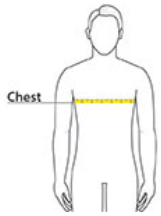

- 100% polyester shell with durable water-repellent (DWR) finish
- 9.2-ounce, 100% polyester fleece inner jacket
- Fully seam-sealed shell
- Adjustable three-panel hood
- Reverse coil center front zipper
- Covered storm guard
- Adjustable tab cuffs with hook and loop closures
- Hidden zippered chest pocket
- Adjustable locking drawcord hem
- Inner jacket: molded center front zipper, open hand pockets
- Three-point attachment system to combine jackets: inner jacket zips into shell with attachment points at neck and cuffs
- Decoration access pocket
- Tonal heat transfer Eddie Bauer and WeatherEdge logos on left sleeve

PRODUCT MEASUREMENTS

	XS	S	M	L	XL	2XL	3XL	4XL
Body Length at Back	29	30	31	32	33	34	34 1/2	35
Chest	20 1/2	22	23 1/2	25	26 1/2	28	30	32
Sleeve Length from Center Back	35 5/8	36 1/4	36 7/8	37 1/2	38 1/8	38 3/4	39 1/2	40 1/4

Body Length at Back: Measured from high point shoulder to finished hem at back.

Chest: Measured across the chest one inch below armhole when laid flat.

Sleeve Length from Center Back: Measure from Center Back neck to shoulder point to sleeve hem.

SIZE CHARTS

	XS	S	M	L	XL	2XL	3XL	4XL
Chest	32-34	35-37	38-40	41-43	44-46	48-50	52-54	55-57

SPEC SHEET + MEASUREMENTS

Eddie Bauer® WeatherEdge® Ridge 3-in-1 Jacket.

EB658

HOW TO MEASURE

CHEST WIDTH

Measure under the arm and around the fullest part of the chest with arms down, keeping tape horizontal.