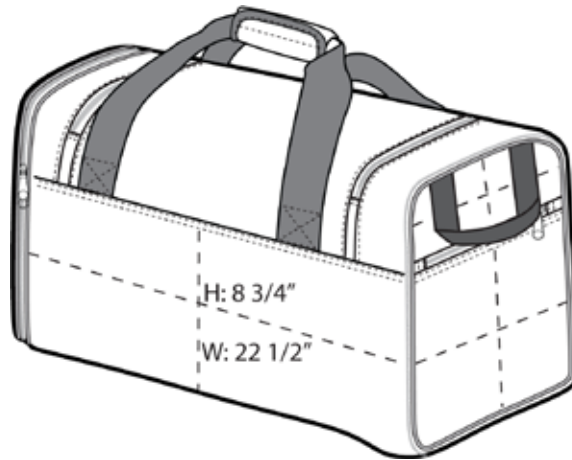

- 600 denier polyester
- Detachable, adjustable shoulder strap
- Expandable zippered end pocket
- Front zippered pocket
- Zippered mesh end pocket
- Dimensions: 12”h x 23”w x 11”d (expanded); 12”h x 1”w x 11”d (compacted); Approx. 3,036 cubic inches (expanded)

### COLOR

Black  
PMS NTR BLACK C

Red  
PMS 207 C

Royal  
PMS 7687 C

**Front View**

**Back View**

Above zipper pocket:  
H:  $2 \frac{3}{4}$ "  
W:  $10 \frac{3}{4}$ "

Below zipper pocket:  
H:  $8 \frac{3}{4}$ "  
W:  $1 \frac{3}{4}$ "

**Packed View**

Note: Best graphic placement should be per the embellisher/screen printer recommendations.