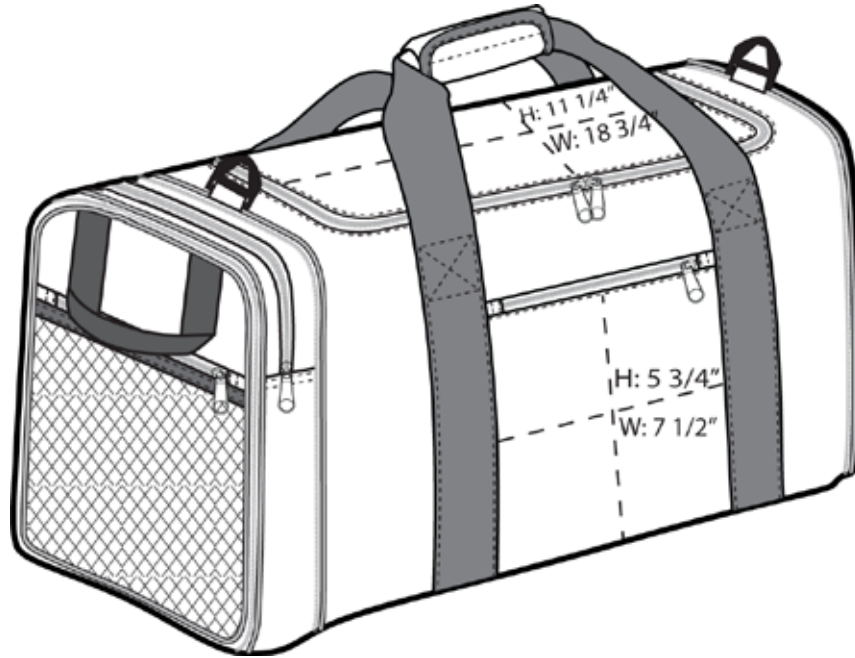

- 600 denier polyester
- Detachable, adjustable shoulder strap
- Expandable zippered end pocket
- Front zippered pocket
- Zippered mesh end pocket
- Dimensions: 12”h x 23”w x 11”d (expanded); 12”h x 1”w x 11”d (compacted); Approx. 3,036 cubic inches (expanded)

### COLOR

Black  
PMS NTR BLACK C

Red  
PMS 207 C

Royal  
PMS 7687 C

**Front View**

**Back View**

Above zipper pocket:  
H:  $2 \frac{3}{4}$ "  
W:  $10 \frac{3}{4}$ "

Below zipper pocket:  
H:  $8 \frac{3}{4}$ "  
W:  $1 \frac{3}{4}$ "

**Packed View**

Note: Best graphic placement should be per the embellisher/screen printer recommendations.