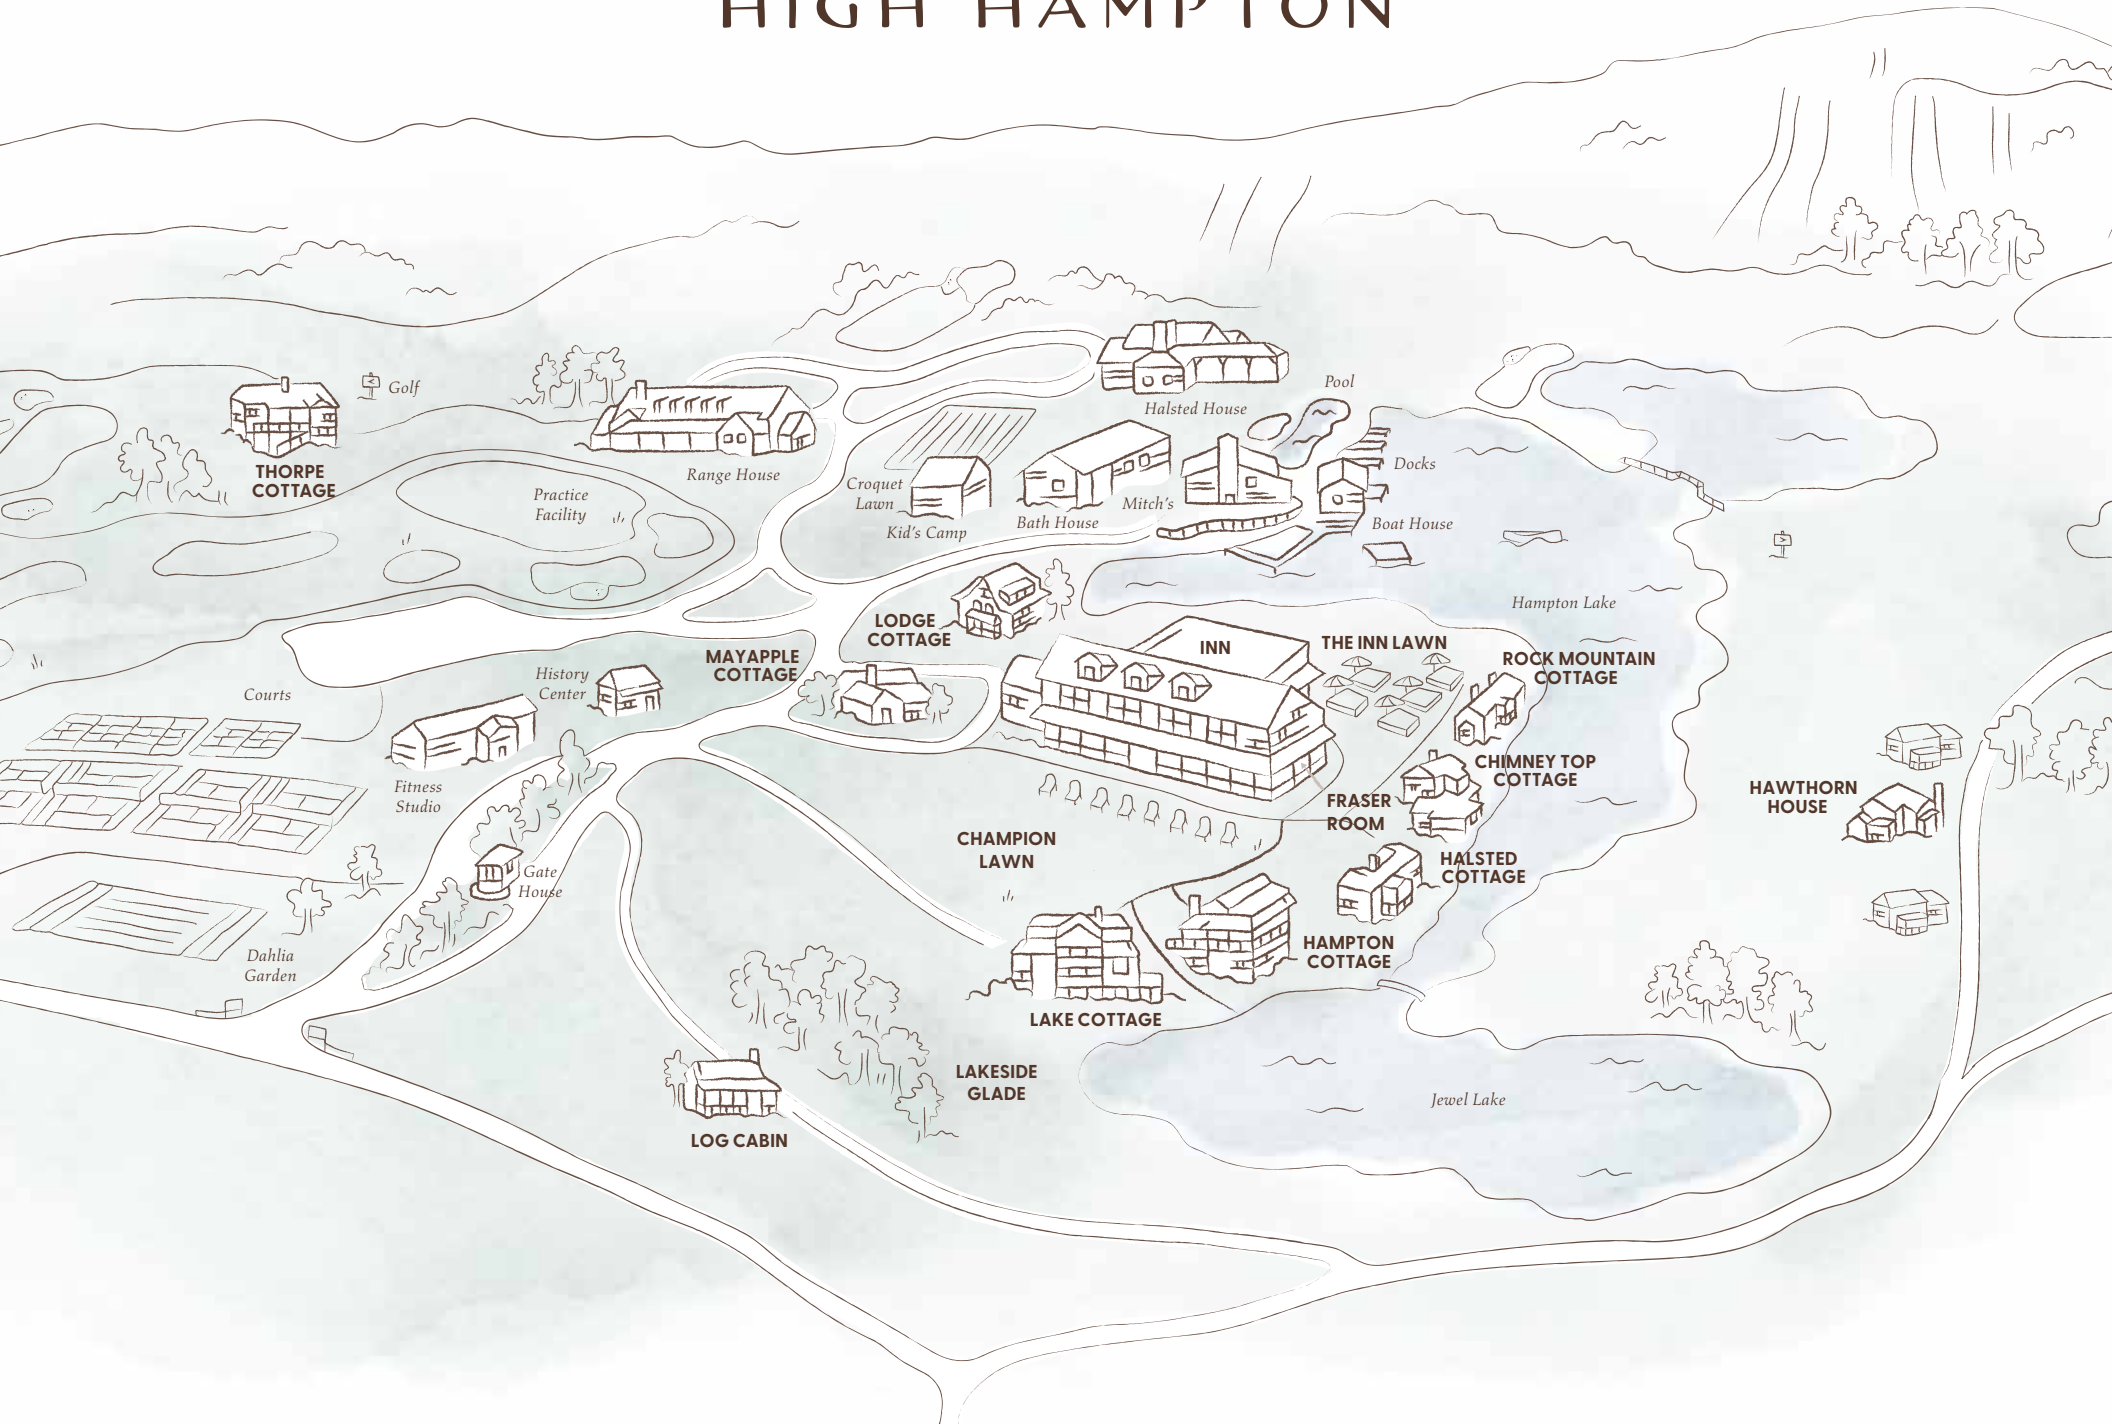

CASHIERS, NORTH CAROLINA
— EST. 1922 —
HIGH HAMPTON

**THORPE
COTTAGE**

Golf

Range House

Practice
Facility

Halsted House

Pool

Croquet
Lawn

Bath House

Mitch's

Docks

Boat House

**LODGE
COTTAGE**

INN

THE INN LAWN

Hampton Lake

**ROCK MOUNTAIN
COTTAGE**

Courts

**History
Center**

**Fitness
Studio**

**Gate
House**

Dahlia
Garden

**CHAMPION
LAWN**

**FRASER
ROOM**

**CHIMNEY TOP
COTTAGE**

**HAWTHORN
HOUSE**

**HALSTED
COTTAGE**

**LAKE
COTTAGE**

**HAMPTON
COTTAGE**

LOG CABIN

**LAKESIDE
GLADE**

Jewel Lake