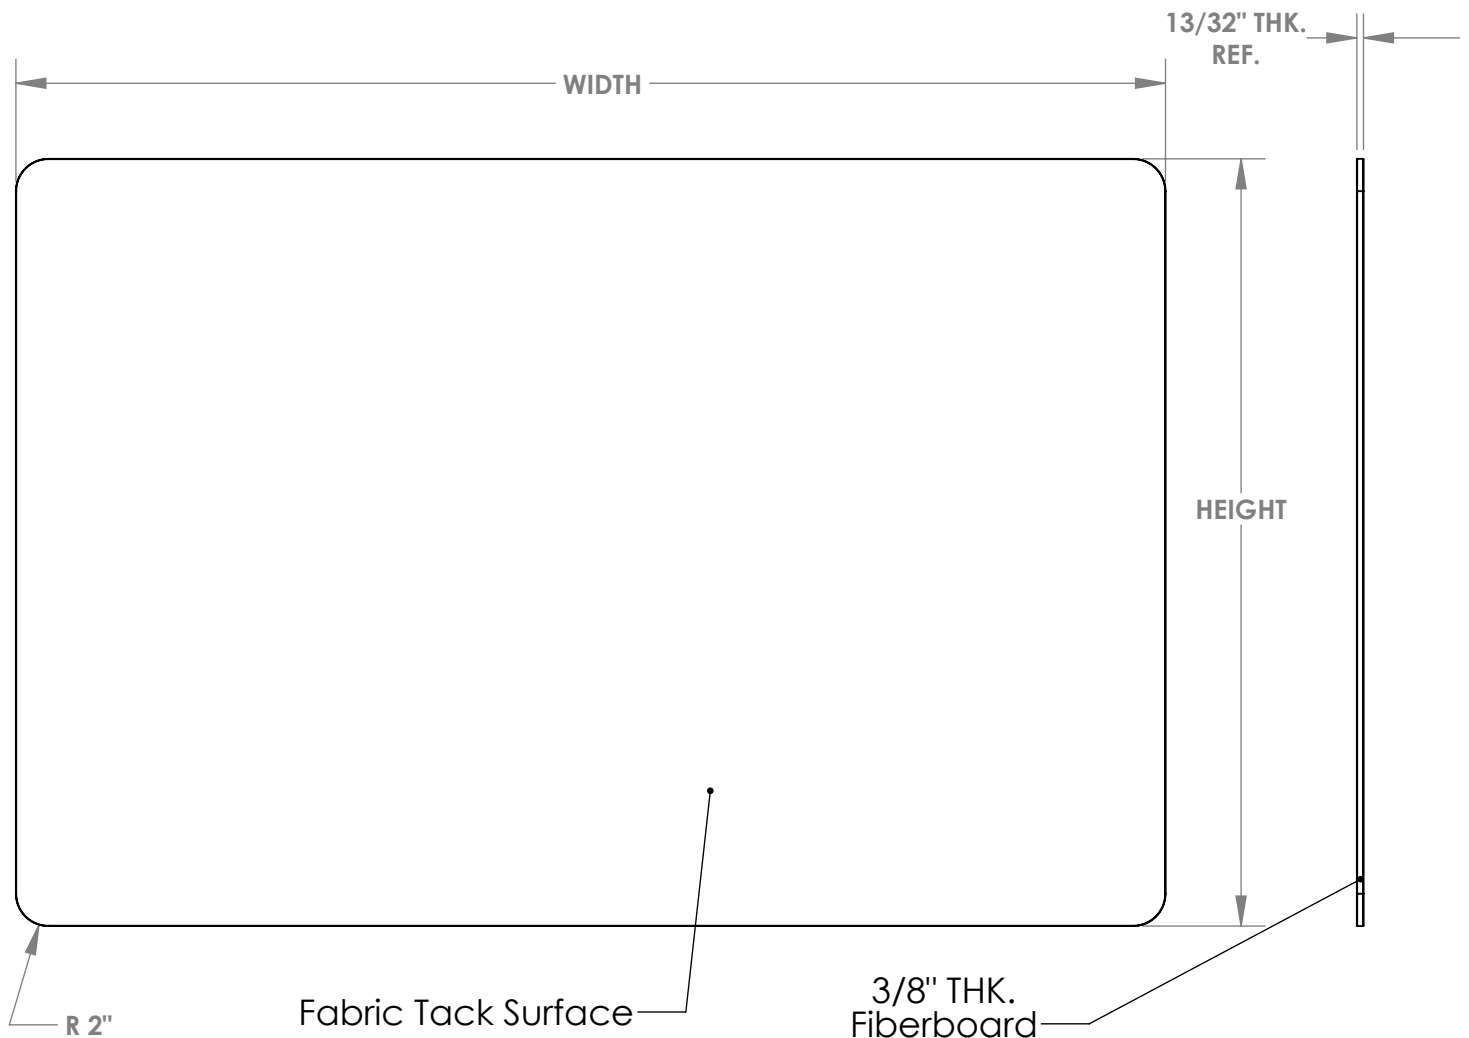

Fabric Bulletin Boards

Wrapped Edge

ghent®

Specifications

Fabric bulletin boards are wrapped-edge fabric boards which add style while providing a sturdy tack surface.

The fabrics are colorfast and will remain free from damage.

The corners and fabric edge design make a tasteful addition to any decor.

The tackboard is available in beige (90), gray (91), merlot (92), blue (93), or black (95) and carries a 10-year guarantee.

Available in sizes 12" H x 48" W, 18" H x 24" W, 24" H x 36" W, 36" H x 48" W, and 48" H x 72" W.