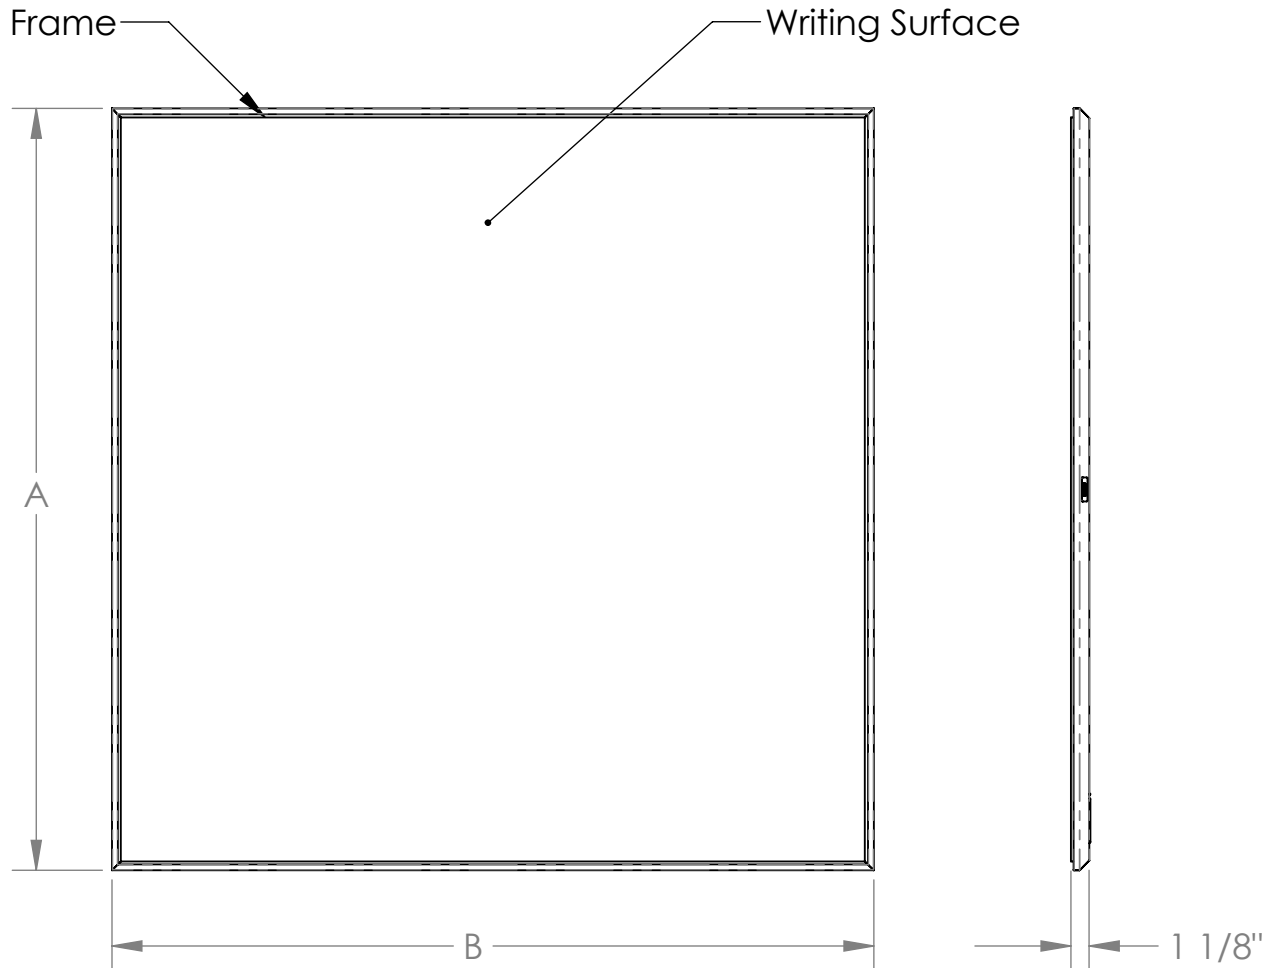

SIO Series

Simplicity Private Office Whiteboards

Materials:

- Frame & Accessory Rail: Clear satin anodized aluminum extrusion.
- Writing Surface: Acrylite® Clear Abrasion Resistant Acrylic Co-extruded With Acrylite® White Acrylic
- Back Panel (magnetic version only): 20 gauge galvanized steel sheet.

Features:

- Available with a magnetic or non-magnetic writing surface.
- Available sizes (nominal): 2'H x 3'W, 3'H x 4'W, 4'H x 4'W, 4'H x 5'W, 4'H x 6'W, and 4'H x 8'W
- Installs with cleat style board hangers. (included)
- An eraser and four assorted color markers are included.
- Detached 16" accessory rail provided.