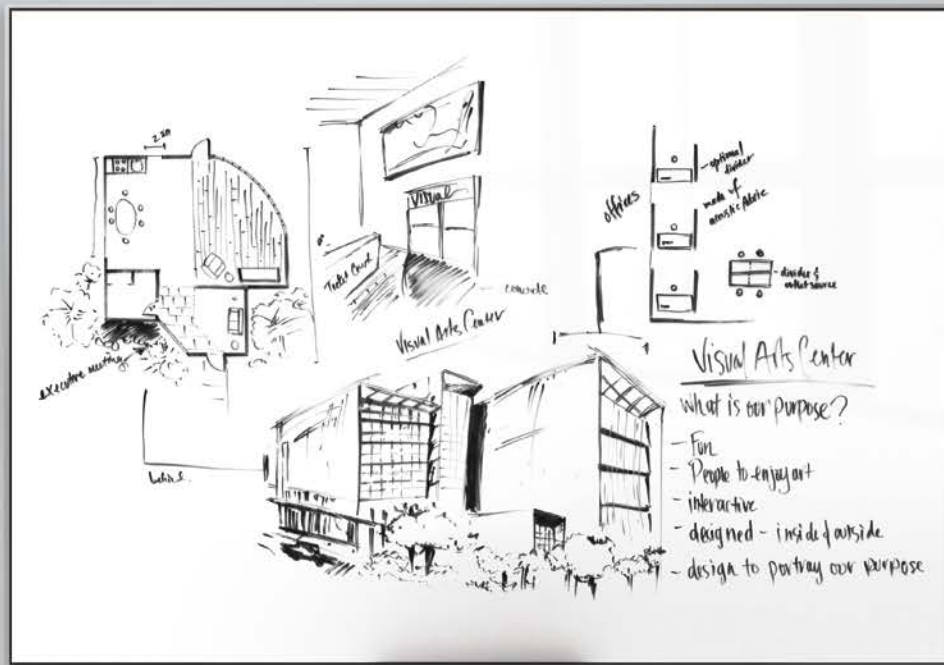

## Keep it simple.

**Elegant** – the clean lines of Simplicity de-emphasize the impact of the frame, giving the board a virtually frameless feel.

**Durable** – the patented Acrylite® surface has twice the scratch resistance of glass, but only half the weight. This means a more dependable board that is easier to handle.

**Easy Install** – our invisible mounting system uses a z-bar hanging bracket to ensure a level hang with minimal work.

## Let Your Ideas Float.

Simplicity was designed to bring elegance to your whiteboard. With big, bulky frames and obstructed views, traditional whiteboards aren't designed for modern spaces. Enter Simplicity. Designed to co-exist in the world of furniture systems and communication tools, the seamless lines and shadow-reveal are intentionally crafted to make the ordinary extraordinary. Couple these features with a next-generation writing surface, and Simplicity becomes a one-of-a-kind communication tool.

- 1/4" Acrylite® surface with polished flat edges are accentuated with a sleek Satin Anodized Aluminum frame.
- The shadow-reveal allows the writing surface to float proud of the frame.
- Available in six standard sizes, each board includes four markers and one eraser.
- Backed by Ghent's 50-year warranty.