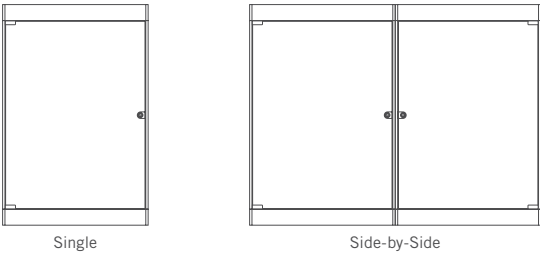

Silhouette

Statement of Line

Features

- 1/4" thick tempered safety glass
- Self-healing Flair faux leather fabric and PremaTak Vinyl fabrics
- Locking door
- 10-year warranty
- Can be mounted to open either to the left or right

Options

- Customer's own fabric available
- Available size: 42" H x 28" W x 1 7/8" D
- Display size: 36" H x 26 1/2" W

Frame Options:

Flair Performance Fabric Options:

PremaTak Vinyl Options: